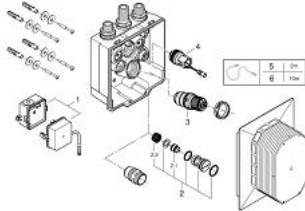

36 416 000 EUROSMART COSMOPOLITAN E CONCEALED CONTROL UNIT

PRODUCT DESCRIPTION

- for shower
- with integrated pre-adjustable thermostatic mixer
- suitable for IR-set 36 415 000
- 2 stop valves
- Grotherm Micro integrated
- non-return valves with filters
- connection housing for power supply

36 416 000 EUROSMART COSMOPOLITAN E CONCEALED CONTROL UNIT

SPARE PARTS

- 1: Switching power supply (Order-nr. 42470000)
 - 2: Non-return valve (Order-nr. 43433000)
 - 2.1: Non-return valve (Order-nr. 4343200M)
 - 2.2: Filter (Order-nr. 4329600M)
 - 3: Thermostatic compact cartridge 1/2" (Order-nr. 47948000)
 - 4: Solenoid valve (Order-nr. 42472000)
 - 5: Power extension cable (Order-nr. 36340000)
 - 6: Power extension cable (Order-nr. 36341000)*
- * Optional accessories