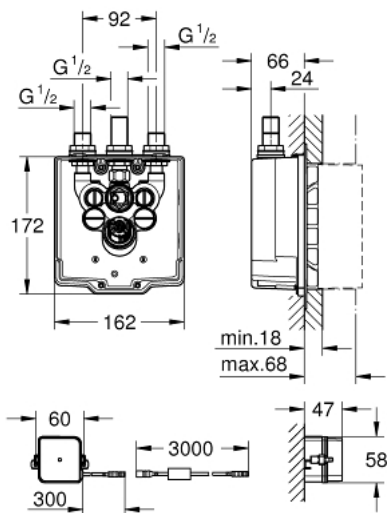

36 416 000 EUROSMART COSMOPOLITAN E CONCEALED CONTROL UNIT

PRODUCT DESCRIPTION

- for shower
- with integrated pre-adjustable thermostatic mixer
- suitable for IR-set 36 415 000
- 2 stop valves
- Grotherm Micro integrated
- non-return valves with filters
- connection housing for power supply

36 416 000 EUROSMART COSMOPOLITAN E CONCEALED CONTROL UNIT

SPARE PARTS

- 1: Switching power supply (Order-nr. 42470000)
 - 2: Non-return valve (Order-nr. 43433000)
 - 2.1: Non-return valve (Order-nr. 4343200M)
 - 2.2: Filter (Order-nr. 4329600M)
 - 3: Thermostatic compact cartridge 1/2" (Order-nr. 47948000)
 - 4: Solenoid valve (Order-nr. 42472000)
 - 5: Power extension cable (Order-nr. 36340000)
 - 6: Power extension cable (Order-nr. 36341000)*
- * Optional accessories