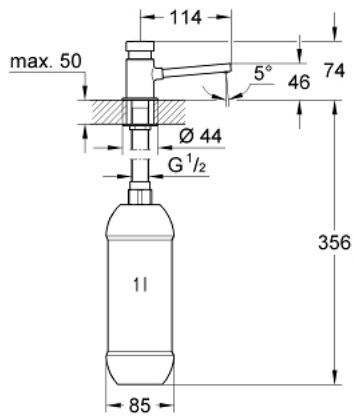

36 194 000 SOAP DISPENSER

PRODUCT DESCRIPTION

- pillar tap with push-button,
- for liquid soaps
- projection 113 mm
- for tap hole drillings 22 - 30 mm
- storage bottle 1 l.
- GROHE StarLight finish

36 194 000 **SOAP DISPENSER**

SPARE PARTS

1: SPAREPARTS SET (Order-nr. 43898000)

2: Soap container (Order-nr. 43897000)