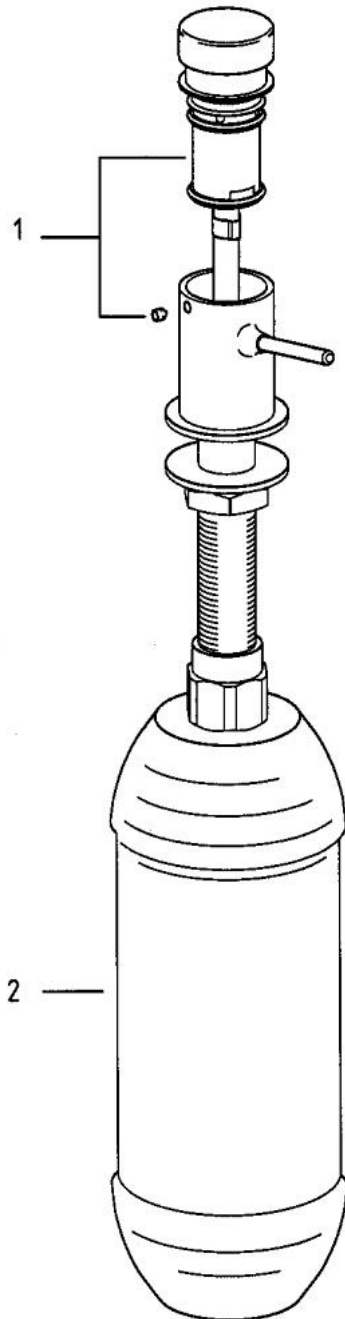

36 194 000 SOAP DISPENSER

PRODUCT DESCRIPTION

- pillar tap with push-button,
- for liquid soaps
- projection 113 mm
- for tap hole drillings 22 - 30 mm
- storage bottle 1 l.
- GROHE StarLight finish

36 194 000 **SOAP DISPENSER**

SPARE PARTS

1: SPAREPARTS SET (Order-nr. 43898000)

2: Soap container (Order-nr. 43897000)