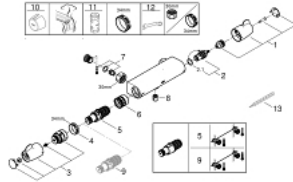

## 34 681 000 GROHTHERM SPECIAL THERMOSTATIC SHOWER MIXER 1/2"

### PRODUCT DESCRIPTION

- wall mounted
- ergonomic metal wing handles
- ceramic headparts 1/2", 90°
- **GROHE TurboStat** compact cartridge with wax thermoelement
- temperature scale handle with pre-adjustable safety stop between 35°C and 41°C ( calibration required )
- integrated mixed water shut off
- shower bottom outlet 1/2" with integrated non return-valve
- metal temperature safety stop
- dirt strainers
- without S-unions and covers
- GROHE Quickfix for fast exchange of non return valves in connections
- **GROHE CoolTouch** safety housing
- **GROHE StarLight** chrome finish

### SPARE PARTS

- 1: Shut-off handle (Order-nr. 49006000)
  - 2: Ceramic headpart, 1/2" (Order-nr. 45882000)
  - 2.1: O-Ring Ø18,2 x Ø1,7 (Order-nr. 0392400M)
  - 3: Temperature control handle (Order-nr. 49005000)
  - 4: retaining ring (Order-nr. 47743000)
  - 5: Thermostatic compact cartridge 1/2" (Order-nr. 47439000)
  - 6: Race (Order-nr. 47975000)
  - 7: Non-return valves (Order-nr. 47979000)
  - 8: Non-return valve (Order-nr. 08565000)
  - 9: GROHE TurboStat cartridge 1/2" (Order-nr. 47175000)\*
  - 10: Temperature unlocking handle (Order-nr. 47994000)\*
  - 11: Socket Spanner (Order-nr. 19332000)\*
  - 12: Special Spanner (Order-nr. 19377000)\*
  - 13: Adjusting Thermometer (°C) (Order-nr. 19001000)\*
- \* Optional accessories