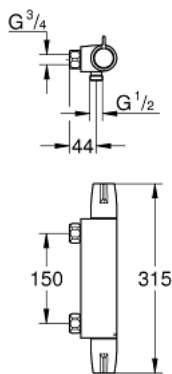

## 34 681 000 GROHTHERM SPECIAL THERMOSTATIC SHOWER MIXER 1/2"

### PRODUCT DESCRIPTION

- wall mounted
- ergonomic metal wing handles
- ceramic headparts 1/2", 90°
- **GROHE TurboStat** compact cartridge with wax thermoelement
- temperature scale handle with pre-adjustable safety stop between 35°C and 41°C ( calibration required )
- integrated mixed water shut off
- shower bottom outlet 1/2" with integrated non return-valve
- metal temperature safety stop
- dirt strainers
- without S-unions and covers
- GROHE Quickfix for fast exchange of non return valves in connections
- **GROHE CoolTouch** safety housing
- **GROHE StarLight** chrome finish

### SPARE PARTS

- 1: Shut-off handle (Order-nr. 49006000)
  - 2: Ceramic headpart, 1/2" (Order-nr. 45882000)
  - 2.1: O-Ring Ø18,2 x Ø1,7 (Order-nr. 0392400M)
  - 3: Temperature control handle (Order-nr. 49005000)
  - 4: retaining ring (Order-nr. 47743000)
  - 5: Thermostatic compact cartridge 1/2" (Order-nr. 47439000)
  - 6: Race (Order-nr. 47975000)
  - 7: Non-return valves (Order-nr. 47979000)
  - 8: Non-return valve (Order-nr. 08565000)
  - 9: GROHE TurboStat cartridge 1/2" (Order-nr. 47175000)\*
  - 10: Temperature unlocking handle (Order-nr. 47994000)\*
  - 11: Socket Spanner (Order-nr. 19332000)\*
  - 12: Special Spanner (Order-nr. 19377000)\*
  - 13: Adjusting Thermometer (°C) (Order-nr. 19001000)\*
- \* Optional accessories