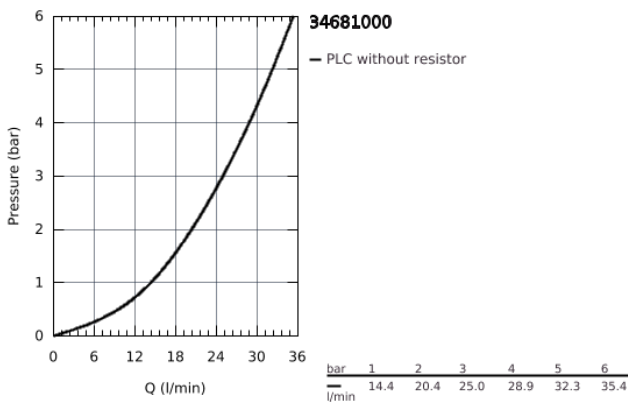

## 34 681 000 GROHTHERM SPECIAL THERMOSTATIC SHOWER MIXER 1/2"

### PRODUCT DESCRIPTION

- wall mounted
- ergonomic metal wing handles
- ceramic headparts 1/2", 90°
- **GROHE TurboStat** compact cartridge with wax thermoelement
- temperature scale handle with pre-adjustable safety stop between 35°C and 41°C ( calibration required )
- integrated mixed water shut off
- shower bottom outlet 1/2" with integrated non return-valve
- metal temperature safety stop
- dirt strainers
- without S-unions and covers
- GROHE Quickfix for fast exchange of non return valves in connections
- **GROHE CoolTouch** safety housing
- **GROHE StarLight** chrome finish

### SPARE PARTS

- 1: Shut-off handle (Order-nr. 49006000)
  - 2: Ceramic headpart, 1/2" (Order-nr. 45882000)
  - 2.1: O-Ring Ø18,2 x Ø1,7 (Order-nr. 0392400M)
  - 3: Temperature control handle (Order-nr. 49005000)
  - 4: retaining ring (Order-nr. 47743000)
  - 5: Thermostatic compact cartridge 1/2" (Order-nr. 47439000)
  - 6: Race (Order-nr. 47975000)
  - 7: Non-return valves (Order-nr. 47979000)
  - 8: Non-return valve (Order-nr. 08565000)
  - 9: GROHE TurboStat cartridge 1/2" (Order-nr. 47175000)\*
  - 10: Temperature unlocking handle (Order-nr. 47994000)\*
  - 11: Socket Spanner (Order-nr. 19332000)\*
  - 12: Special Spanner (Order-nr. 19377000)\*
  - 13: Adjusting Thermometer (°C) (Order-nr. 19001000)\*
- \* Optional accessories