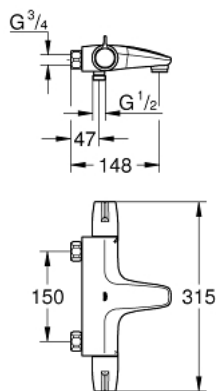

34 671 000 GROHTHERM SPECIAL THERMOSTATIC BATH/SHOWER MIXER 1/2"

PRODUCT DESCRIPTION

- wall mounted
- ergonomic metal wing handles
- Aquadimmer handle with multiple function
- flow control
- integrated mixed water shut off
- diverter bath/shower
- **GROHE TurboStat** compact cartridge with wax thermostatic element
- temperature scale handle with pre-adjustable safety stop between 35°C and 41°C (calibration required)
- shower bottom outlet 1/2" with integrated non return-valve
- metal temperature safety stop
- laminar mousseur
- dirt strainers
- without S-unions and covers
- GROHE Quickfix for fast exchange of non return valves in connections
- **GROHE CoolTouch** safety housing
- **GROHE StarLight** chrome finish

34 671 000 GROHTHERM SPECIAL THERMOSTATIC BATH/SHOWER MIXER 1/2"

SPARE PARTS

- 1: Shut-off handle (Order-nr. 49004000)
- 2: Temperature limiter (Order-nr. 47925000)
- 3: Aquadimmer (Order-nr. 12433000)
- 4: Water flow (Order-nr. 47751000)
- 5: Temperature control handle (Order-nr. 49005000)
- 6: retaining ring (Order-nr. 47743000)
- 7: Thermostatic compact cartridge 1/2" (Order-nr. 47439000)
- 8: Race (Order-nr. 47975000)
- 9: Non-return valves (Order-nr. 47979000)
- 10: Flow straightener (Order-nr. 49015000)
- 11: Non-return valve (Order-nr. 08565000)
- 12: GROHE TurboStat cartridge 1/2" (Order-nr. 47175000)*
- 13: Temperature unlocking handle (Order-nr. 47994000)*
- 14: Special Spanner (Order-nr. 19377000)*
- 15: Socket Spanner (Order-nr. 19332000)*
- 16: Adjusting Thermometer (°C) (Order-nr. 19001000)*