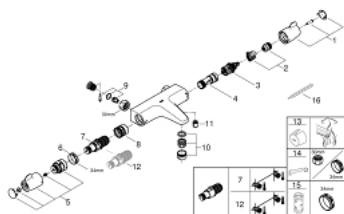

34 671 000 GROHTHERM SPECIAL THERMOSTATIC BATH/SHOWER MIXER 1/2"

PRODUCT DESCRIPTION

- wall mounted
- ergonomic metal wing handles
- Aquadimmer handle with multiple function
- flow control
- integrated mixed water shut off
- diverter bath/shower
- **GROHE TurboStat** compact cartridge with wax thermostatic element
- temperature scale handle with pre-adjustable safety stop between 35°C and 41°C (calibration required)
- shower bottom outlet 1/2" with integrated non return-valve
- metal temperature safety stop
- laminar mousseur
- dirt strainers
- without S-unions and covers
- GROHE Quickfix for fast exchange of non return valves in connections
- **GROHE CoolTouch** safety housing
- **GROHE StarLight** chrome finish

34 671 000 GROHTHERM SPECIAL THERMOSTATIC BATH/SHOWER MIXER 1/2"

SPARE PARTS

- 1: Shut-off handle (Order-nr. 49004000)
- 2: Temperature limiter (Order-nr. 47925000)
- 3: Aquadimmer (Order-nr. 12433000)
- 4: Water flow (Order-nr. 47751000)
- 5: Temperature control handle (Order-nr. 49005000)
- 6: retaining ring (Order-nr. 47743000)
- 7: Thermostatic compact cartridge 1/2" (Order-nr. 47439000)
- 8: Race (Order-nr. 47975000)
- 9: Non-return valves (Order-nr. 47979000)
- 10: Flow straightener (Order-nr. 49015000)
- 11: Non-return valve (Order-nr. 08565000)
- 12: GROHE TurboStat cartridge 1/2" (Order-nr. 47175000)*
- 13: Temperature unlocking handle (Order-nr. 47994000)*
- 14: Special Spanner (Order-nr. 19377000)*
- 15: Socket Spanner (Order-nr. 19332000)*
- 16: Adjusting Thermometer (°C) (Order-nr. 19001000)*