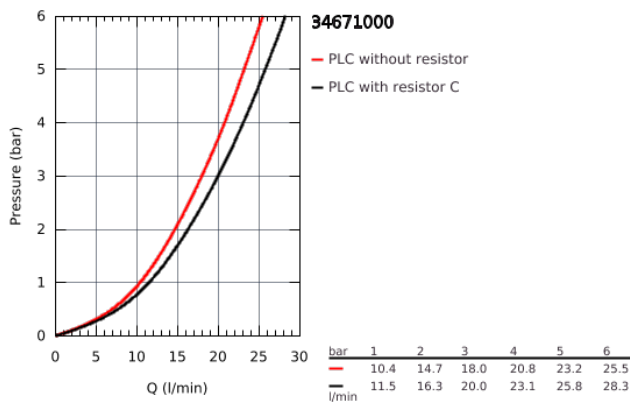

34 671 000 GROHTHERM SPECIAL THERMOSTATIC BATH/SHOWER MIXER 1/2"

PRODUCT DESCRIPTION

- wall mounted
- ergonomic metal wing handles
- Aquadimmer handle with multiple function
- flow control
- integrated mixed water shut off
- diverter bath/shower
- **GROHE TurboStat** compact cartridge with wax thermostatic element
- temperature scale handle with pre-adjustable safety stop between 35°C and 41°C (calibration required)
- shower bottom outlet 1/2" with integrated non return-valve
- metal temperature safety stop
- laminar mousseur
- dirt strainers
- without S-unions and covers
- GROHE Quickfix for fast exchange of non return valves in connections
- **GROHE CoolTouch** safety housing
- **GROHE StarLight** chrome finish

34 671 000 GROHTHERM SPECIAL THERMOSTATIC BATH/SHOWER MIXER 1/2"

SPARE PARTS

- 1: Shut-off handle (Order-nr. 49004000)
- 2: Temperature limiter (Order-nr. 47925000)
- 3: Aquadimmer (Order-nr. 12433000)
- 4: Water flow (Order-nr. 47751000)
- 5: Temperature control handle (Order-nr. 49005000)
- 6: retaining ring (Order-nr. 47743000)
- 7: Thermostatic compact cartridge 1/2" (Order-nr. 47439000)
- 8: Race (Order-nr. 47975000)
- 9: Non-return valves (Order-nr. 47979000)
- 10: Flow straightener (Order-nr. 49015000)
- 11: Non-return valve (Order-nr. 08565000)
- 12: GROHE TurboStat cartridge 1/2" (Order-nr. 47175000)*
- 13: Temperature unlocking handle (Order-nr. 47994000)*
- 14: Special Spanner (Order-nr. 19377000)*
- 15: Socket Spanner (Order-nr. 19332000)*
- 16: Adjusting Thermometer (°C) (Order-nr. 19001000)*