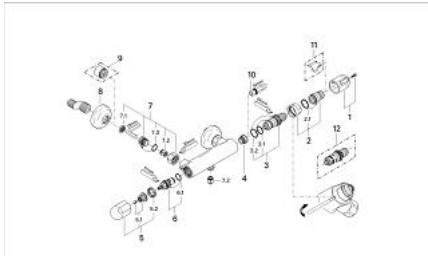

34 667 000 GROHTHERM SPECIAL THERMOSTATIC SHOWER MIXER 1/2"

PRODUCT DESCRIPTION

- wall mounted
- ergonomic metal wing handles
- ceramic headparts 1/2", 90°
- **GROHE TurboStat** compact cartridge with wax thermoelement
- temperature scale handle with pre-adjustable safety stop between 35°C and 41°C (calibration required)
- integrated mixed water shut off
- shower bottom outlet 1/2" with integrated non return-valve
- metal temperature safety stop
- dirt strainers
- GROHE Quickfix for fast exchange of non return valves in connections
- 100% GROHE CoolTouch consisting of safety housing + S-unions with CoolTouch escutcheons
- **GROHE StarLight** chrome finish

34 667 000 GROHTHERM SPECIAL THERMOSTATIC SHOWER MIXER 1/2"

SPARE PARTS

- 1: Shut-off handle (Order-nr. 49006000)
- 2: Ceramic headpart, 1/2" (Order-nr. 45882000)
- 2.1: O-Ring Ø18,2 x Ø1,7 (Order-nr. 0392400M)
- 3: Temperature control handle (Order-nr. 49005000)
- 4: retaining ring (Order-nr. 47743000)
- 5: Thermostatic compact cartridge 1/2" (Order-nr. 47439000)
- 6: Race (Order-nr. 47975000)
- 7: S-union (Order-nr. 12058000)
- 7.1: Sealing washer (Order-nr. 0138600M)
- 7.2: Covering escutcheon (Order-nr. 45545000)
- 8: Non-return valves (Order-nr. 47979000)
- 9: Non-return valve (Order-nr. 08565000)
- 10: Extension 30 (Order-nr. 46238000)*
- 11: Temperature unlocking handle (Order-nr. 47994000)*
- 12: GROHE TurboStat cartridge 1/2" (Order-nr. 47175000)*
- 13: Special Spanner (Order-nr. 19377000)*
- 14: Socket Spanner (Order-nr. 19332000)*
- 15: Adjusting Thermometer (°C) (Order-nr. 19001000)*