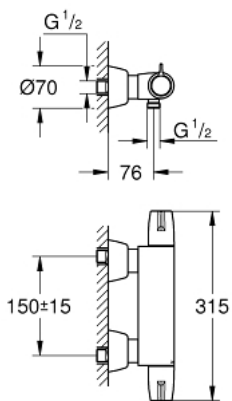

34 667 000 GROHTHERM SPECIAL THERMOSTATIC SHOWER MIXER 1/2"

PRODUCT DESCRIPTION

- wall mounted
- ergonomic metal wing handles
- ceramic headparts 1/2", 90°
- **GROHE TurboStat** compact cartridge with wax thermoelement
- temperature scale handle with pre-adjustable safety stop between 35°C and 41°C (calibration required)
- integrated mixed water shut off
- shower bottom outlet 1/2" with integrated non return-valve
- metal temperature safety stop
- dirt strainers
- GROHE Quickfix for fast exchange of non return valves in connections
- 100% GROHE CoolTouch consisting of safety housing + S-unions with CoolTouch escutcheons
- **GROHE StarLight** chrome finish

34 667 000 GROHTHERM SPECIAL THERMOSTATIC SHOWER MIXER 1/2"

SPARE PARTS

- 1: Shut-off handle (Order-nr. 49006000)
- 2: Ceramic headpart, 1/2" (Order-nr. 45882000)
- 2.1: O-Ring Ø18,2 x Ø1,7 (Order-nr. 0392400M)
- 3: Temperature control handle (Order-nr. 49005000)
- 4: retaining ring (Order-nr. 47743000)
- 5: Thermostatic compact cartridge 1/2" (Order-nr. 47439000)
- 6: Race (Order-nr. 47975000)
- 7: S-union (Order-nr. 12058000)
- 7.1: Sealing washer (Order-nr. 0138600M)
- 7.2: Covering escutcheon (Order-nr. 45545000)
- 8: Non-return valves (Order-nr. 47979000)
- 9: Non-return valve (Order-nr. 08565000)
- 10: Extension 30 (Order-nr. 46238000)*
- 11: Temperature unlocking handle (Order-nr. 47994000)*
- 12: GROHE TurboStat cartridge 1/2" (Order-nr. 47175000)*
- 13: Special Spanner (Order-nr. 19377000)*
- 14: Socket Spanner (Order-nr. 19332000)*
- 15: Adjusting Thermometer (°C) (Order-nr. 19001000)*