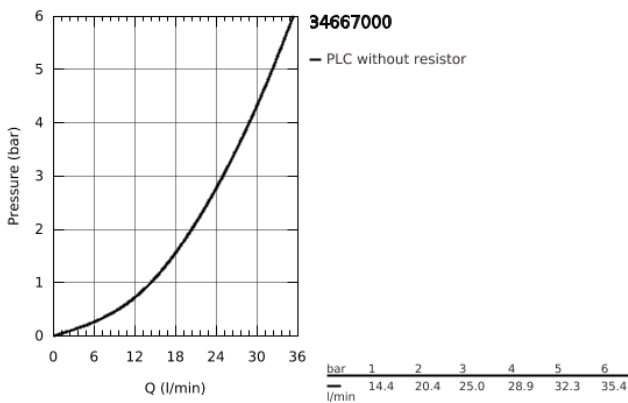

34 667 000 GROHTHERM SPECIAL THERMOSTATIC SHOWER MIXER 1/2"

PRODUCT DESCRIPTION

- wall mounted
- ergonomic metal wing handles
- ceramic headparts 1/2", 90°
- **GROHE TurboStat** compact cartridge with wax thermoelement
- temperature scale handle with pre-adjustable safety stop between 35°C and 41°C (calibration required)
- integrated mixed water shut off
- shower bottom outlet 1/2" with integrated non return-valve
- metal temperature safety stop
- dirt strainers
- GROHE Quickfix for fast exchange of non return valves in connections
- 100% GROHE CoolTouch consisting of safety housing + S-unions with CoolTouch escutcheons
- **GROHE StarLight** chrome finish

34 667 000 GROHTHERM SPECIAL THERMOSTATIC SHOWER MIXER 1/2"

SPARE PARTS

- 1: Shut-off handle (Order-nr. 49006000)
- 2: Ceramic headpart, 1/2" (Order-nr. 45882000)
- 2.1: O-Ring Ø18,2 x Ø1,7 (Order-nr. 0392400M)
- 3: Temperature control handle (Order-nr. 49005000)
- 4: retaining ring (Order-nr. 47743000)
- 5: Thermostatic compact cartridge 1/2" (Order-nr. 47439000)
- 6: Race (Order-nr. 47975000)
- 7: S-union (Order-nr. 12058000)
- 7.1: Sealing washer (Order-nr. 0138600M)
- 7.2: Covering escutcheon (Order-nr. 45545000)
- 8: Non-return valves (Order-nr. 47979000)
- 9: Non-return valve (Order-nr. 08565000)
- 10: Extension 30 (Order-nr. 46238000)*
- 11: Temperature unlocking handle (Order-nr. 47994000)*
- 12: GROHE TurboStat cartridge 1/2" (Order-nr. 47175000)*
- 13: Special Spanner (Order-nr. 19377000)*
- 14: Socket Spanner (Order-nr. 19332000)*
- 15: Adjusting Thermometer (°C) (Order-nr. 19001000)*