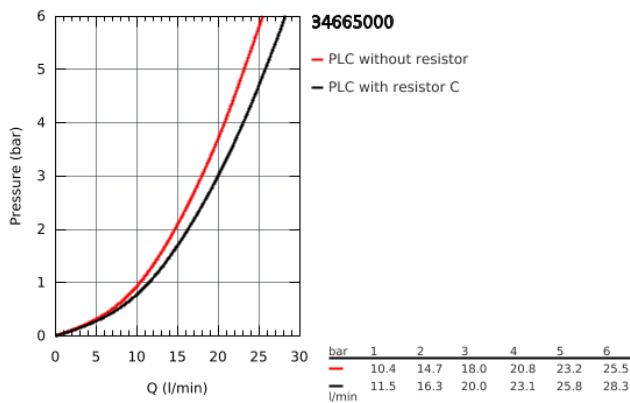

34 665 000 GROHTHERM SPECIAL THERMOSTATIC BATH/SHOWER MIXER 1/2"

PRODUCT DESCRIPTION

- wall mounted
- ergonomic metal wing handles
- Aquadimmer handle with multiple function
- flow control
- integrated mixed water shut off
- diverter bath/shower
- **GROHE TurboStat** compact cartridge with wax thermoelement
- temperature scale handle with pre-adjustable safety stop between 35°C and 41°C (calibration required)
- shower bottom outlet 1/2" with integrated non return-valve
- metal temperature safety stop
- laminar mousseur
- dirt strainers
- GROHE Quickfix for fast exchange of non return valves in connections
- 100% GROHE CoolTouch consisting of safety housing + S-unions with CoolTouch escutcheons
- **GROHE StarLight** chrome finish

34 665 000 GROHTHERM SPECIAL THERMOSTATIC BATH/SHOWER MIXER 1/2"

SPARE PARTS

- 1: Shut-off handle (Order-nr. 49004000)
- 2: Temperature limiter (Order-nr. 47925000)
- 3: Aquadimmer (Order-nr. 12433000)
- 4: Water flow (Order-nr. 47751000)
- 5: Temperature control handle (Order-nr. 49005000)
- 6: retaining ring (Order-nr. 47743000)
- 7: Thermostatic compact cartridge 1/2" (Order-nr. 47439000)
- 7: Thermostatic compact cartridge 1/2" (Order-nr. 47885000)
- 8: Race (Order-nr. 47975000)
- 9: Non-return valves (Order-nr. 47979000)
- 10: S-union (Order-nr. 12058000)
- 10.1: Sealing washer (Order-nr. 0138600M)
- 10.2: Covering escutcheon (Order-nr. 45545000)
- 11: Flow straightener (Order-nr. 49015000)
- 12: Non-return valve (Order-nr. 08565000)
- 13: Extension 30 (Order-nr. 46238000)*
- 14: GROHE TurboStat cartridge 1/2" (Order-nr. 47175000)*
- 15: Temperature unlocking handle (Order-nr. 47994000)*
- 16: Special Spanner (Order-nr. 19377000)*
- 17: Socket Spanner (Order-nr. 19332000)*
- 18: Adjusting Thermometer (°C) (Order-nr. 19001000)*