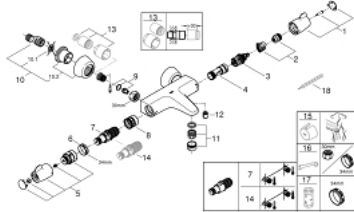

34 665 000 GROHTHERM SPECIAL THERMOSTATIC BATH/SHOWER MIXER 1/2"

PRODUCT DESCRIPTION

- wall mounted
- ergonomic metal wing handles
- Aquadimmer handle with multiple function
- flow control
- integrated mixed water shut off
- diverter bath/shower
- **GROHE TurboStat** compact cartridge with wax thermoelement
- temperature scale handle with pre-adjustable safety stop between 35°C and 41°C (calibration required)
- shower bottom outlet 1/2" with integrated non return-valve
- metal temperature safety stop
- laminar mousseur
- dirt strainers
- GROHE Quickfix for fast exchange of non return valves in connections
- 100% GROHE CoolTouch consisting of safety housing + S-unions with CoolTouch escutcheons
- **GROHE StarLight** chrome finish

34 665 000 GROHTHERM SPECIAL THERMOSTATIC BATH/SHOWER MIXER 1/2"

SPARE PARTS

- 1: Shut-off handle (Order-nr. 49004000)
- 2: Temperature limiter (Order-nr. 47925000)
- 3: Aquadimmer (Order-nr. 12433000)
- 4: Water flow (Order-nr. 47751000)
- 5: Temperature control handle (Order-nr. 49005000)
- 6: retaining ring (Order-nr. 47743000)
- 7: Thermostatic compact cartridge 1/2" (Order-nr. 47439000)
- 7: Thermostatic compact cartridge 1/2" (Order-nr. 47885000)
- 8: Race (Order-nr. 47975000)
- 9: Non-return valves (Order-nr. 47979000)
- 10: S-union (Order-nr. 12058000)
- 10.1: Sealing washer (Order-nr. 0138600M)
- 10.2: Covering escutcheon (Order-nr. 45545000)
- 11: Flow straightener (Order-nr. 49015000)
- 12: Non-return valve (Order-nr. 08565000)
- 13: Extension 30 (Order-nr. 46238000)*
- 14: GROHE TurboStat cartridge 1/2" (Order-nr. 47175000)*
- 15: Temperature unlocking handle (Order-nr. 47994000)*
- 16: Special Spanner (Order-nr. 19377000)*
- 17: Socket Spanner (Order-nr. 19332000)*
- 18: Adjusting Thermometer (°C) (Order-nr. 19001000)*