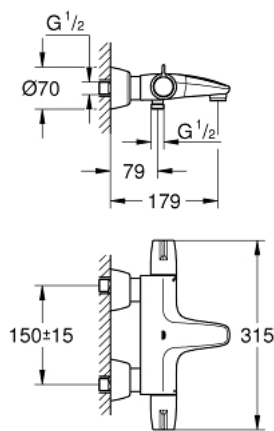

34 665 000 GROHTHERM SPECIAL THERMOSTATIC BATH/SHOWER MIXER 1/2"

PRODUCT DESCRIPTION

- wall mounted
- ergonomic metal wing handles
- Aquadimmer handle with multiple function
- flow control
- integrated mixed water shut off
- diverter bath/shower
- **GROHE TurboStat** compact cartridge with wax thermoelement
- temperature scale handle with pre-adjustable safety stop between 35°C and 41°C (calibration required)
- shower bottom outlet 1/2" with integrated non return-valve
- metal temperature safety stop
- laminar mousseur
- dirt strainers
- GROHE Quickfix for fast exchange of non return valves in connections
- 100% GROHE CoolTouch consisting of safety housing + S-unions with CoolTouch escutcheons
- **GROHE StarLight** chrome finish

34 665 000 GROHTHERM SPECIAL THERMOSTATIC BATH/SHOWER MIXER 1/2"

SPARE PARTS

- 1: Shut-off handle (Order-nr. 49004000)
- 2: Temperature limiter (Order-nr. 47925000)
- 3: Aquadimmer (Order-nr. 12433000)
- 4: Water flow (Order-nr. 47751000)
- 5: Temperature control handle (Order-nr. 49005000)
- 6: retaining ring (Order-nr. 47743000)
- 7: Thermostatic compact cartridge 1/2" (Order-nr. 47439000)
- 7: Thermostatic compact cartridge 1/2" (Order-nr. 47885000)
- 8: Race (Order-nr. 47975000)
- 9: Non-return valves (Order-nr. 47979000)
- 10: S-union (Order-nr. 12058000)
- 10.1: Sealing washer (Order-nr. 0138600M)
- 10.2: Covering escutcheon (Order-nr. 45545000)
- 11: Flow straightener (Order-nr. 49015000)
- 12: Non-return valve (Order-nr. 08565000)
- 13: Extension 30 (Order-nr. 46238000)*
- 14: GROHE TurboStat cartridge 1/2" (Order-nr. 47175000)*
- 15: Temperature unlocking handle (Order-nr. 47994000)*
- 16: Special Spanner (Order-nr. 19377000)*
- 17: Socket Spanner (Order-nr. 19332000)*
- 18: Adjusting Thermometer (°C) (Order-nr. 19001000)*