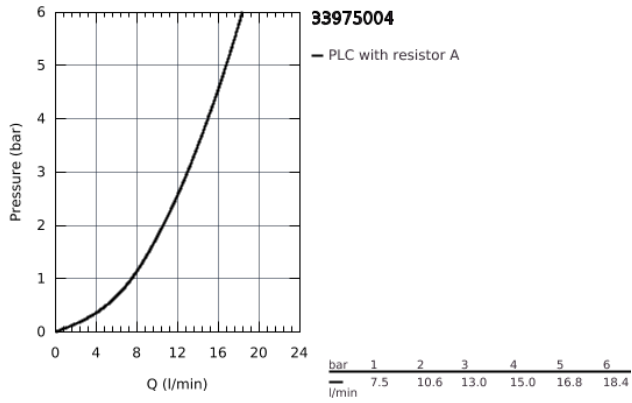

### 33 975 004 EUROSTYLE COSMOPOLITAN SINGLE-LEVER SINK MIXER 1/2"

**PRODUCT DESCRIPTION**

- high spout
- monobloc installation
- **GROHE StarLight** chrome finish
- **GROHE SilkMove** 35 mm ceramic cartridge
- **GROHE Zero** isolated inner water ways - lead and nickel free within the tap
- mousseur
- adjustable flow rate limiter
- swivel tubular spout
- selectable swivel area : 0° / 150°
  
- flexible connection hoses
  
- **GROHE FastFixation** rapid installation system

33 975 004 **EUROSTYLE COSMOPOLITAN SINGLE-LEVER SINK MIXER 1/2"**

33 975 004 **EUROSTYLE COSMOPOLITAN SINGLE-LEVER SINK MIXER 1/2"**

**SPARE PARTS**

- 1: Lever (Order-nr. 46750000)
  - 2: Flow restrictor (Order-nr. 48418000)
  - 3: Cartridge (Order-nr. 46374000)
  - 4: Mounting set (Order-nr. 48477000)
  - 5: Socket Spanner (Order-nr. 19332000)\*
- \* Optional accessories