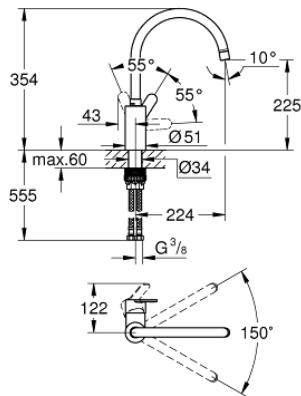

### 33 975 004 EUROSTYLE COSMOPOLITAN SINGLE-LEVER SINK MIXER 1/2"

**PRODUCT DESCRIPTION**

- high spout
- monobloc installation
- **GROHE StarLight** chrome finish
- **GROHE SilkMove** 35 mm ceramic cartridge
- **GROHE Zero** isolated inner water ways - lead and nickel free within the tap
- mousseur
- adjustable flow rate limiter
- swivel tubular spout
- selectable swivel area : 0° / 150°
  
- flexible connection hoses
  
- **GROHE FastFixation** rapid installation system

33 975 004 **EUROSTYLE COSMOPOLITAN SINGLE-LEVER SINK MIXER 1/2"**

33 975 004 **EUROSTYLE COSMOPOLITAN SINGLE-LEVER SINK MIXER 1/2"**

**SPARE PARTS**

- 1: Lever (Order-nr. 46750000)
  - 2: Flow restrictor (Order-nr. 48418000)
  - 3: Cartridge (Order-nr. 46374000)
  - 4: Mounting set (Order-nr. 48477000)
  - 5: Socket Spanner (Order-nr. 19332000)\*
- \* Optional accessories