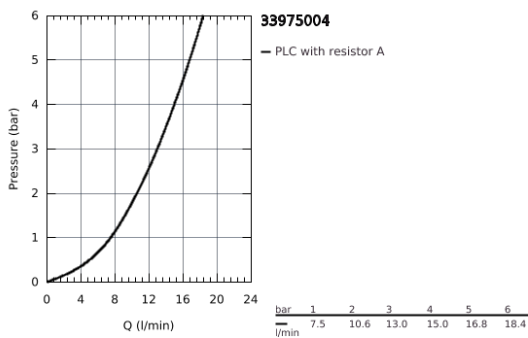

### 33 975 004 EUROSTYLE COSMOPOLITAN SINGLE-LEVER SINK MIXER 1/2"

**PRODUCT DESCRIPTION**

- high spout
- monobloc installation
- **GROHE StarLight** chrome finish
- **GROHE SilkMove** 35 mm ceramic cartridge
- **GROHE Zero** isolated inner water ways - lead and nickel free within the tap
- mousseur
- adjustable flow rate limiter
- swivel tubular spout
- selectable swivel area : 0° / 150°
  
- flexible connection hoses
  
- **GROHE FastFixation** rapid installation system

33 975 004 **EUROSTYLE COSMOPOLITAN SINGLE-LEVER SINK MIXER 1/2"**

33 975 004 **EUROSTYLE COSMOPOLITAN SINGLE-LEVER SINK MIXER 1/2"**

**SPARE PARTS**

- 1: Lever (Order-nr. 46750000)
  - 2: Flow restrictor (Order-nr. 48418000)
  - 3: Cartridge (Order-nr. 46374000)
  - 4: Mounting set (Order-nr. 48477000)
  - 5: Socket Spanner (Order-nr. 19332000)\*
- \* Optional accessories