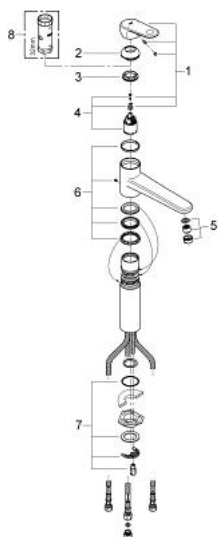

33 931 002 EUROPLUS SINGLE-LEVER SINK MIXER 1/2"

PRODUCT DESCRIPTION

- medium spout
- **for use with displacement water heater**
- monobloc installation
- **GROHE SilkMove** 35 mm ceramic cartridge
- **GROHE StarLight** chrome finish
- adjustable flow rate limiter
- swivel cast spout
- flow straightener
- swivel area 140°
- flexible connection hoses
- rapid installation system

33 931 002 EUROPLUS SINGLE-LEVER SINK MIXER 1/2"

SPARE PARTS

- 1: Lever (Order-nr. 46651000)
- 2: Shield for cross handle (Order-nr. 46570000)
- 3: Screw coupling (Order-nr. 46460000)
- 4: Cartridge (Order-nr. 46558000)
- 5: Flow straightener (Order-nr. 46162000)
- 6: Replacement kit for seal (Order-nr. 46429K00)
- 7: Shank mounting kit (Order-nr. 46249000)
- 8: Socket Spanner (Order-nr. 19332000)*