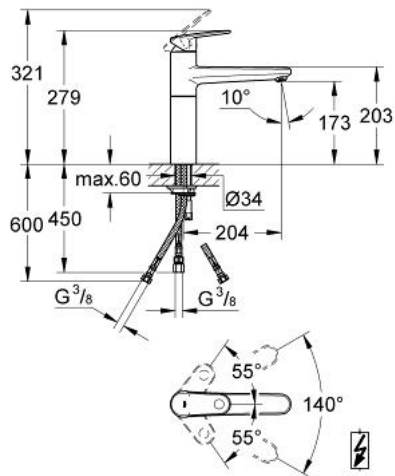

33 931 002 EUROPLUS SINGLE-LEVER SINK MIXER 1/2"

PRODUCT DESCRIPTION

- medium spout
- **for use with displacement water heater**
- monobloc installation
- **GROHE SilkMove** 35 mm ceramic cartridge
- **GROHE StarLight** chrome finish
- adjustable flow rate limiter
- swivel cast spout
- flow straightener
- swivel area 140°
- flexible connection hoses
- rapid installation system

33 931 002 EUROPLUS SINGLE-LEVER SINK MIXER 1/2"

SPARE PARTS

- 1: Lever (Order-nr. 46651000)
- 2: Shield for cross handle (Order-nr. 46570000)
- 3: Screw coupling (Order-nr. 46460000)
- 4: Cartridge (Order-nr. 46558000)
- 5: Flow straightener (Order-nr. 46162000)
- 6: Replacement kit for seal (Order-nr. 46429K00)
- 7: Shank mounting kit (Order-nr. 46249000)
- 8: Socket Spanner (Order-nr. 19332000)*