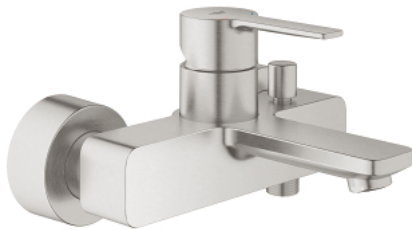

33 849 DC1 LINEARE SINGLE-LEVER BATH/SHOWER MIXER 1/2"

PRODUCT DESCRIPTION

- wall mounted
- metal lever
- **GROHE SilkMove** 35 mm ceramic cartridge
- with temperature limiter
- **GROHE StarLight** finish
- automatic diverter: bath/shower
- mousseur
- shower outlet 1/2"
- integrated non-return valve
- covered S-unions
- protected against backflow

33 849 DC1 LINEARE SINGLE-LEVER BATH/SHOWER MIXER 1/2"

33 849 DC1 LINEARE SINGLE-LEVER BATH/SHOWER MIXER 1/2"

SPARE PARTS

- 1: Lever (Order-nr. 46987DC0)
 - 2: Cartridge (Order-nr. 46374000)
 - 3: Flow restrictor (Order-nr. 13952DC0)
 - 4: Diverter knob (Order-nr. 64309DC0)
 - 5: Diverter (Order-nr. 46947DC0)
 - 6: Non-return valve (Order-nr. 08565000)
 - 7: Screw joint (Order-nr. 45044000)
 - 8: S-union (Order-nr. 12693DC0)
 - 9: Extension 30 (Order-nr. 46238000)*
 - 10: Special Spanner (Order-nr. 19377000)*
 - 11: Socket Spanner (Order-nr. 19332000)*
- * Optional accessories