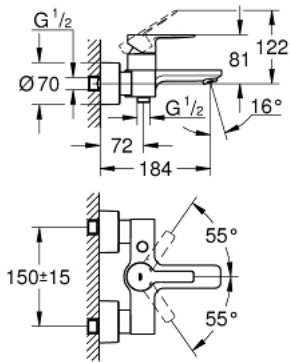

33 849 DC1 LINEARE SINGLE-LEVER BATH/SHOWER MIXER 1/2"

PRODUCT DESCRIPTION

- wall mounted
- metal lever
- **GROHE SilkMove** 35 mm ceramic cartridge
- with temperature limiter
- **GROHE StarLight** finish
- automatic diverter: bath/shower
- mousseur
- shower outlet 1/2"
- integrated non-return valve
- covered S-unions
- protected against backflow

33 849 DC1 LINEARE SINGLE-LEVER BATH/SHOWER MIXER 1/2"

33 849 DC1 LINEARE SINGLE-LEVER BATH/SHOWER MIXER 1/2"

SPARE PARTS

- 1: Lever (Order-nr. 46987DC0)
 - 2: Cartridge (Order-nr. 46374000)
 - 3: Flow restrictor (Order-nr. 13952DC0)
 - 4: Diverter knob (Order-nr. 64309DC0)
 - 5: Diverter (Order-nr. 46947DC0)
 - 6: Non-return valve (Order-nr. 08565000)
 - 7: Screw joint (Order-nr. 45044000)
 - 8: S-union (Order-nr. 12693DC0)
 - 9: Extension 30 (Order-nr. 46238000)*
 - 10: Special Spanner (Order-nr. 19377000)*
 - 11: Socket Spanner (Order-nr. 19332000)*
- * Optional accessories