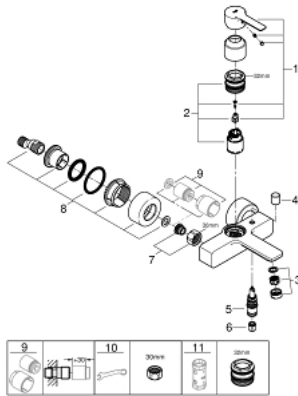

33 849 DC1 LINEARE SINGLE-LEVER BATH/SHOWER MIXER 1/2"

PRODUCT DESCRIPTION

- wall mounted
- metal lever
- **GROHE SilkMove** 35 mm ceramic cartridge
- with temperature limiter
- **GROHE StarLight** finish
- automatic diverter: bath/shower
- mousseur
- shower outlet 1/2"
- integrated non-return valve
- covered S-unions
- protected against backflow

33 849 DC1 LINEARE SINGLE-LEVER BATH/SHOWER MIXER 1/2"

33 849 DC1 LINEARE SINGLE-LEVER BATH/SHOWER MIXER 1/2"

SPARE PARTS

- 1: Lever (Order-nr. 46987DC0)
 - 2: Cartridge (Order-nr. 46374000)
 - 3: Flow restrictor (Order-nr. 13952DC0)
 - 4: Diverter knob (Order-nr. 64309DC0)
 - 5: Diverter (Order-nr. 46947DC0)
 - 6: Non-return valve (Order-nr. 08565000)
 - 7: Screw joint (Order-nr. 45044000)
 - 8: S-union (Order-nr. 12693DC0)
 - 9: Extension 30 (Order-nr. 46238000)*
 - 10: Special Spanner (Order-nr. 19377000)*
 - 11: Socket Spanner (Order-nr. 19332000)*
- * Optional accessories