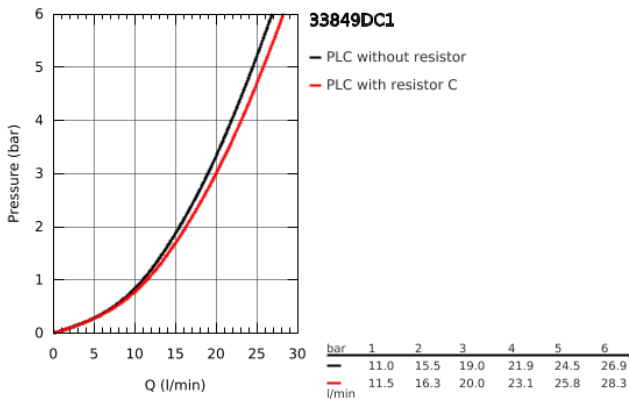

33 849 DC1 LINEARE SINGLE-LEVER BATH/SHOWER MIXER 1/2"

PRODUCT DESCRIPTION

- wall mounted
- metal lever
- **GROHE SilkMove** 35 mm ceramic cartridge
- with temperature limiter
- **GROHE StarLight** finish
- automatic diverter: bath/shower
- mousseur
- shower outlet 1/2"
- integrated non-return valve
- covered S-unions
- protected against backflow

33 849 DC1 LINEARE SINGLE-LEVER BATH/SHOWER MIXER 1/2"

33 849 DC1 LINEARE SINGLE-LEVER BATH/SHOWER MIXER 1/2"

SPARE PARTS

- 1: Lever (Order-nr. 46987DC0)
 - 2: Cartridge (Order-nr. 46374000)
 - 3: Flow restrictor (Order-nr. 13952DC0)
 - 4: Diverter knob (Order-nr. 64309DC0)
 - 5: Diverter (Order-nr. 46947DC0)
 - 6: Non-return valve (Order-nr. 08565000)
 - 7: Screw joint (Order-nr. 45044000)
 - 8: S-union (Order-nr. 12693DC0)
 - 9: Extension 30 (Order-nr. 46238000)*
 - 10: Special Spanner (Order-nr. 19377000)*
 - 11: Socket Spanner (Order-nr. 19332000)*
- * Optional accessories