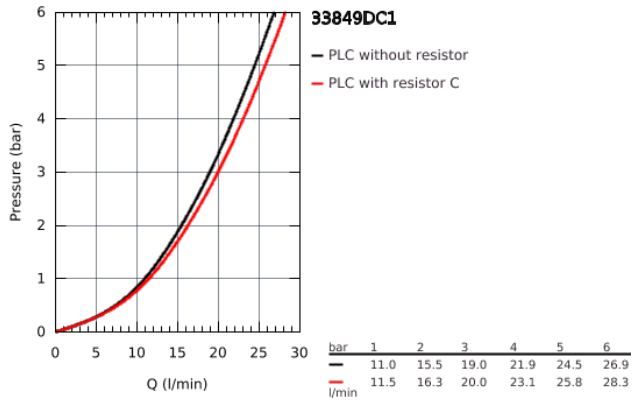

33 849 DC1 LINEARE SINGLE-LEVER BATH/SHOWER MIXER 1/2"

PRODUCT DESCRIPTION

- wall mounted
- metal lever
- **GROHE SilkMove** 35 mm ceramic cartridge
- with temperature limiter
- **GROHE StarLight** finish
- automatic diverter: bath/shower
- mousseur
- shower outlet 1/2"
- integrated non-return valve
- covered S-unions
- protected against backflow

33 849 DC1 LINEARE SINGLE-LEVER BATH/SHOWER MIXER 1/2"

33 849 DC1 LINEARE SINGLE-LEVER BATH/SHOWER MIXER 1/2"

SPARE PARTS

- 1: Lever (Order-nr. 46987DC0)
 - 2: Cartridge (Order-nr. 46374000)
 - 3: Flow restrictor (Order-nr. 13952DC0)
 - 4: Diverter knob (Order-nr. 64309DC0)
 - 5: Diverter (Order-nr. 46947DC0)
 - 6: Non-return valve (Order-nr. 08565000)
 - 7: Screw joint (Order-nr. 45044000)
 - 8: S-union (Order-nr. 12693DC0)
 - 9: Extension 30 (Order-nr. 46238000)*
 - 10: Special Spanner (Order-nr. 19377000)*
 - 11: Socket Spanner (Order-nr. 19332000)*
- * Optional accessories