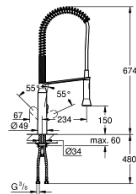

### 32 950 A00 K7 SINGLE-LEVER SINK MIXER 1/2"

**PRODUCT DESCRIPTION**

- monobloc installation
- **GROHE StarLight** finish
- **GROHE SilkMove** 35 mm ceramic cartridge
- professional spray
- diverter: mousseur/shower jet
- automatic return to mousseur
- metal spray
- adjustable flow rate limiter
- swivel spout
- swivel area 140°
- protected against backflow
  
- flexible connection hoses
  
- rapid installation system

### 32 950 A00 K7 SINGLE-LEVER SINK MIXER 1/2"