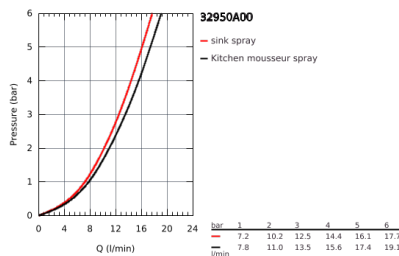

### 32 950 A00 K7 SINGLE-LEVER SINK MIXER 1/2"

**PRODUCT DESCRIPTION**

- monobloc installation
- **GROHE StarLight** finish
- **GROHE SilkMove** 35 mm ceramic cartridge
- professional spray
- diverter: mousseur/shower jet
- automatic return to mousseur
- metal spray
- adjustable flow rate limiter
- swivel spout
- swivel area 140°
- protected against backflow
  
- flexible connection hoses
  
- rapid installation system

### 32 950 A00 K7 SINGLE-LEVER SINK MIXER 1/2"