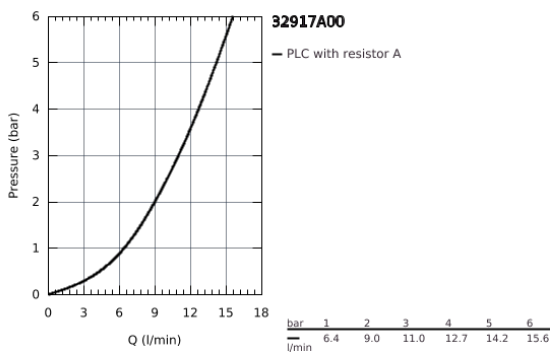

### 32 917 A00 MINTA SINGLE-LEVER SINK MIXER 1/2"

**PRODUCT DESCRIPTION**

- C-spout
- monobloc installation
- **GROHE StarLight** finish
- **GROHE SilkMove** 46 mm ceramic cartridge
- adjustable flow rate limiter
- swivel tubular spout
- selectable swivel area : 0° / 150° / 360°
- flexible connection hoses
- with compression nut
- rapid installation system
- optional temperature limiter (46 308 000)

### 32 917 A00 MINTA SINGLE-LEVER SINK MIXER 1/2"