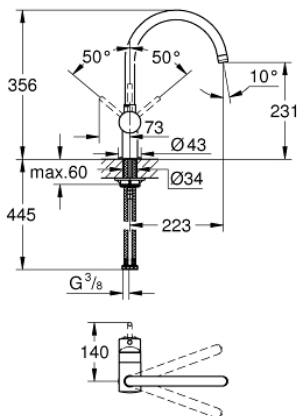

### 32 917 A00 MINTA SINGLE-LEVER SINK MIXER 1/2"

**PRODUCT DESCRIPTION**

- C-spout
- monobloc installation
- **GROHE StarLight** finish
- **GROHE SilkMove** 46 mm ceramic cartridge
- adjustable flow rate limiter
- swivel tubular spout
- selectable swivel area : 0° / 150° / 360°
- flexible connection hoses
- with compression nut
- rapid installation system
- optional temperature limiter (46 308 000)

### 32 917 A00 MINTA SINGLE-LEVER SINK MIXER 1/2"