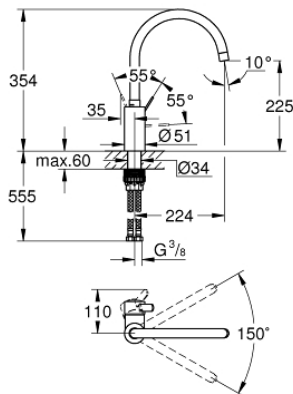

32 845 002 EUROSMART COSMOPOLITAN SINGLE-LEVER SINK MIXER 1/2"

PRODUCT DESCRIPTION

- high spout
- monobloc installation
- **GROHE SilkMove** 35 mm ceramic cartridge
- **GROHE StarLight** chrome finish
- **GROHE Zero** isolated inner water ways - lead and nickel free within the tap
- **GROHE EcoJoy** technology for less water and perfect flow
- mousseur
- adjustable flow rate limiter
- swivel tubular spout
- selectable swivel area : 0° / 150°
- flexible connection hoses
- **GROHE FastFixation** rapid installation system

32 845 002 **EUROSMART COSMOPOLITAN SINGLE-LEVER SINK MIXER 1/2"**

32 845 002 **EUROSMART COSMOPOLITAN SINGLE-LEVER SINK MIXER 1/2"**

SPARE PARTS

- 1: Lever (Order-nr. 46683000)
- 2: Flow restrictor (Order-nr. 48418000)
- 3: Cartridge (Order-nr. 46589000)
- 4: Mounting set (Order-nr. 48477000)
- 5: Socket Spanner (Order-nr. 19332000)*
- * Optional accessories