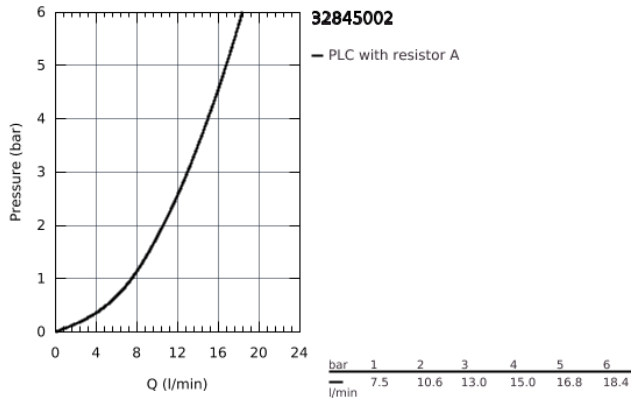

32 845 002 EUROSMART COSMOPOLITAN SINGLE-LEVER SINK MIXER 1/2"

PRODUCT DESCRIPTION

- high spout
- monobloc installation
- **GROHE SilkMove** 35 mm ceramic cartridge
- **GROHE StarLight** chrome finish
- **GROHE Zero** isolated inner water ways - lead and nickel free within the tap
- **GROHE EcoJoy** technology for less water and perfect flow
- mousseur
- adjustable flow rate limiter
- swivel tubular spout
- selectable swivel area : 0° / 150°
- flexible connection hoses
- **GROHE FastFixation** rapid installation system

32 845 002 **EUROSMART COSMOPOLITAN SINGLE-LEVER SINK MIXER 1/2"**

32 845 002 **EUROSMART COSMOPOLITAN SINGLE-LEVER SINK MIXER 1/2"**

SPARE PARTS

- 1: Lever (Order-nr. 46683000)
- 2: Flow restrictor (Order-nr. 48418000)
- 3: Cartridge (Order-nr. 46589000)
- 4: Mounting set (Order-nr. 48477000)
- 5: Socket Spanner (Order-nr. 19332000)*
- * Optional accessories