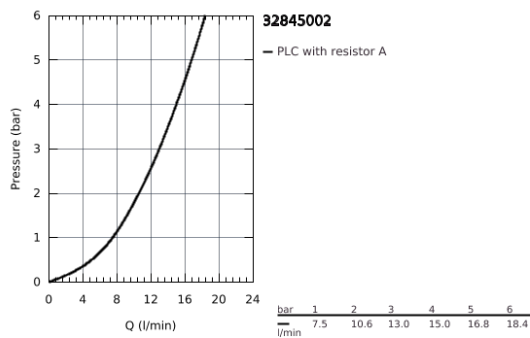

32 845 002 EUROSMART COSMOPOLITAN SINGLE-LEVER SINK MIXER 1/2"

PRODUCT DESCRIPTION

- high spout
- monobloc installation
- **GROHE SilkMove** 35 mm ceramic cartridge
- **GROHE StarLight** chrome finish
- **GROHE Zero** isolated inner water ways - lead and nickel free within the tap
- **GROHE EcoJoy** technology for less water and perfect flow
- mousseur
- adjustable flow rate limiter
- swivel tubular spout
- selectable swivel area : 0° / 150°
- flexible connection hoses
- **GROHE FastFixation** rapid installation system

32 845 002 **EUROSMART COSMOPOLITAN SINGLE-LEVER SINK MIXER 1/2"**

32 845 002 **EUROSMART COSMOPOLITAN SINGLE-LEVER SINK MIXER 1/2"**

SPARE PARTS

- 1: Lever (Order-nr. 46683000)
- 2: Flow restrictor (Order-nr. 48418000)
- 3: Cartridge (Order-nr. 46589000)
- 4: Mounting set (Order-nr. 48477000)
- 5: Socket Spanner (Order-nr. 19332000)*
- * Optional accessories