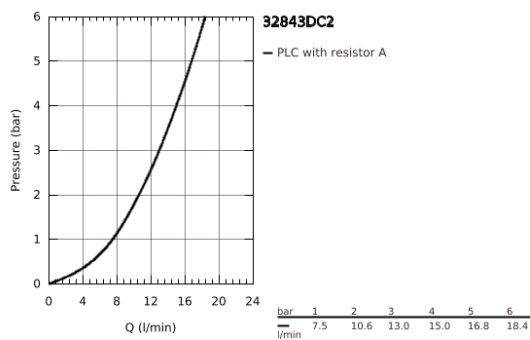

32 843 DC2 EUROSART COSMOPOLITAN SINGLE-LEVER SINK MIXER 1/2"

PRODUCT DESCRIPTION

- high spout
- monobloc installation
- **GROHE StarLight** finish
- **GROHE SilkMove** 35 mm ceramic cartridge
- **GROHE Zero** isolated inner water ways - lead and nickel free within the tap
- mousseur
- adjustable flow rate limiter
- swivel tubular spout
- selectable swivel area : 0° / 150°
- flexible connection hoses
- **GROHE FastFixation** rapid installation system

32 843 DC2 EUROSART COSMOPOLITAN SINGLE-LEVER SINK MIXER 1/2"

SPARE PARTS

- 1: Lever (Order-nr. 46683DC0)
 - 2: Flow restrictor (Order-nr. 48418DC0)
 - 3: Cartridge (Order-nr. 46374000)
 - 4: Mounting set (Order-nr. 48477000)
 - 5: Socket Spanner (Order-nr. 19332000)*
- * Optional accessories