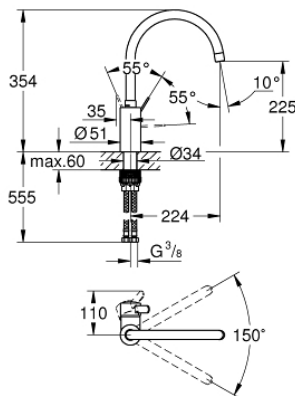

32 843 DC2 EUROSART COSMOPOLITAN SINGLE-LEVER SINK MIXER 1/2"

PRODUCT DESCRIPTION

- high spout
- monobloc installation
- **GROHE StarLight** finish
- **GROHE SilkMove** 35 mm ceramic cartridge
- **GROHE Zero** isolated inner water ways - lead and nickel free within the tap
- mousseur
- adjustable flow rate limiter
- swivel tubular spout
- selectable swivel area : 0° / 150°
- flexible connection hoses
- **GROHE FastFixation** rapid installation system

32 843 DC2 EUROSART COSMOPOLITAN SINGLE-LEVER SINK MIXER 1/2"

SPARE PARTS

- 1: Lever (Order-nr. 46683DC0)
 - 2: Flow restrictor (Order-nr. 48418DC0)
 - 3: Cartridge (Order-nr. 46374000)
 - 4: Mounting set (Order-nr. 48477000)
 - 5: Socket Spanner (Order-nr. 19332000)*
- * Optional accessories