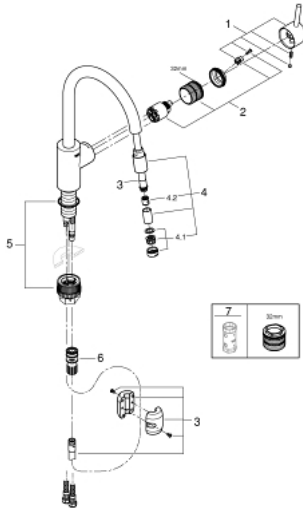

### 32 663 DC3 **CONCETTO SINGLE-LEVER SINK MIXER 1/2"**

**PRODUCT DESCRIPTION**

- high spout
- monobloc installation
- **GROHE StarLight** finish
- **GROHE SilkMove** 35 mm ceramic cartridge
- **GROHE EasyDock** guarantees easy retraction and smooth docking back to the starting position
- **GROHE Zero** isolated inner water ways - lead and nickel free within the tap
- pull-out laminar spray
- adjustable flow rate limiter
- swivel tubular spout
- swivel area 360°
- protected against backflow
  
- flexible connection hoses
  
- **GROHE FastFixation** rapid installation system

### 32 663 DC3 **CONCETTO SINGLE-LEVER SINK MIXER 1/2"**

## 32 663 DC3 **CONCETTO SINGLE-LEVER SINK MIXER 1/2"**

### SPARE PARTS

- 1: Lever (Order-nr. 46754DC0)
  - 2: Cartridge (Order-nr. 46374000)
  - 3: Shower hose (Order-nr. 48293000)
  - 4: Extractable outlet (Order-nr. 46757DC0)
  - 4.1: Flow restrictor (Order-nr. 13929DC0)
  - 4.2: Non-return valve (Order-nr. 08565000)
  - 5: Mounting set (Order-nr. 48477000)
  - 6: Coupling piece (Order-nr. 46338000)
  - 6.1: O-ring  $\varnothing 10 \times \varnothing 2,2$  (Order-nr. 0057500M)
  - 7: Socket Spanner (Order-nr. 19332000)\*
- \* Optional accessories