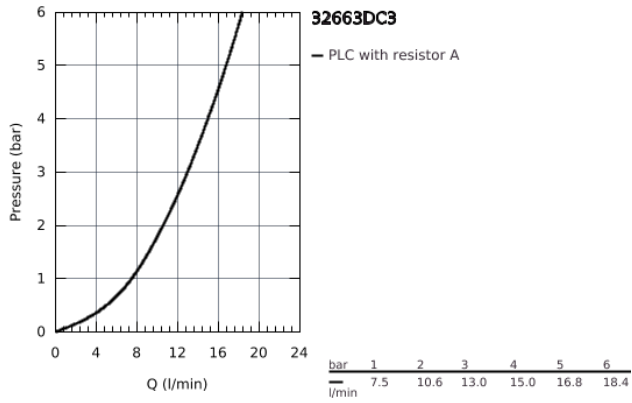

### 32 663 DC3 **CONCETTO SINGLE-LEVER SINK MIXER 1/2"**

**PRODUCT DESCRIPTION**

- high spout
- monobloc installation
- **GROHE StarLight** finish
- **GROHE SilkMove** 35 mm ceramic cartridge
- **GROHE EasyDock** guarantees easy retraction and smooth docking back to the starting position
- **GROHE Zero** isolated inner water ways - lead and nickel free within the tap
- pull-out laminar spray
- adjustable flow rate limiter
- swivel tubular spout
- swivel area 360°
- protected against backflow
  
- flexible connection hoses
  
- **GROHE FastFixation** rapid installation system

### 32 663 DC3 **CONCETTO SINGLE-LEVER SINK MIXER 1/2"**

## 32 663 DC3 **CONCETTO SINGLE-LEVER SINK MIXER 1/2"**