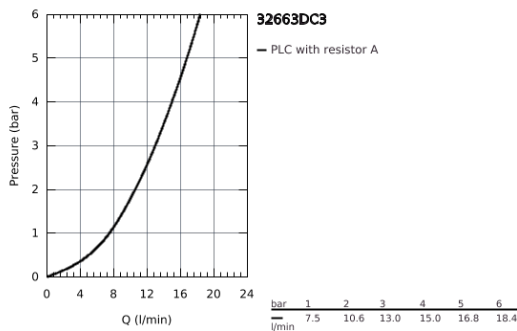

### 32 663 DC3 **CONCETTO SINGLE-LEVER SINK MIXER 1/2"**

**PRODUCT DESCRIPTION**

- high spout
- monobloc installation
- **GROHE StarLight** finish
- **GROHE SilkMove** 35 mm ceramic cartridge
- **GROHE EasyDock** guarantees easy retraction and smooth docking back to the starting position
- **GROHE Zero** isolated inner water ways - lead and nickel free within the tap
- pull-out laminar spray
- adjustable flow rate limiter
- swivel tubular spout
- swivel area 360°
- protected against backflow
  
- flexible connection hoses
  
- **GROHE FastFixation** rapid installation system

### 32 663 DC3 **CONCETTO SINGLE-LEVER SINK MIXER 1/2"**

## 32 663 DC3 **CONCETTO SINGLE-LEVER SINK MIXER 1/2"**