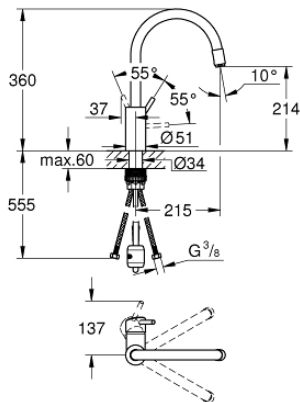

### 32 663 DC3 **CONCETTO SINGLE-LEVER SINK MIXER 1/2"**

**PRODUCT DESCRIPTION**

- high spout
- monobloc installation
- **GROHE StarLight** finish
- **GROHE SilkMove** 35 mm ceramic cartridge
- **GROHE EasyDock** guarantees easy retraction and smooth docking back to the starting position
- **GROHE Zero** isolated inner water ways - lead and nickel free within the tap
- pull-out laminar spray
- adjustable flow rate limiter
- swivel tubular spout
- swivel area 360°
- protected against backflow
  
- flexible connection hoses
  
- **GROHE FastFixation** rapid installation system

### 32 663 DC3 **CONCETTO SINGLE-LEVER SINK MIXER 1/2"**

## 32 663 DC3 **CONCETTO SINGLE-LEVER SINK MIXER 1/2"**

### SPARE PARTS

- 1: Lever (Order-nr. 46754DC0)
  - 2: Cartridge (Order-nr. 46374000)
  - 3: Shower hose (Order-nr. 48293000)
  - 4: Extractable outlet (Order-nr. 46757DC0)
  - 4.1: Flow restrictor (Order-nr. 13929DC0)
  - 4.2: Non-return valve (Order-nr. 08565000)
  - 5: Mounting set (Order-nr. 48477000)
  - 6: Coupling piece (Order-nr. 46338000)
  - 6.1: O-ring  $\varnothing 10 \times \varnothing 2,2$  (Order-nr. 0057500M)
  - 7: Socket Spanner (Order-nr. 19332000)\*
- \* Optional accessories