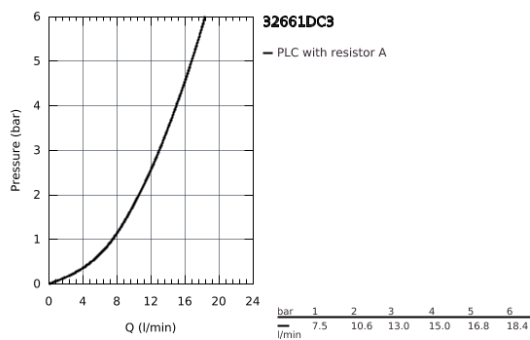

32 661 DC3 **CONCETTO SINGLE-LEVER SINK MIXER 1/2"**

PRODUCT DESCRIPTION

- high spout
 - monobloc installation
 - **GROHE StarLight** finish
 - **GROHE SilkMove** 35 mm ceramic cartridge
 - **GROHE Zero** isolated inner water ways - lead and nickel free within the tap
 - mousseur
 - adjustable flow rate limiter
 - swivel tubular spout
 - selectable swivel area : 0° / 150°
-
- flexible connection hoses
-
- **GROHE FastFixation** rapid installation system

32 661 DC3 **CONCETTO SINGLE-LEVER SINK MIXER 1/2"**

SPARE PARTS

- 1: Lever (Order-nr. 46754DC0)
- 2: Flow restrictor (Order-nr. 48418DC0)
- 3: Cartridge (Order-nr. 46374000)
- 4: Safety ring (Order-nr. 48420000)
- 5: O-Ring Ø13,5 x Ø2,75 (Order-nr. 0128500M)
- 6: Mounting set (Order-nr. 48477000)
- 7: Socket Spanner (Order-nr. 19332000)*