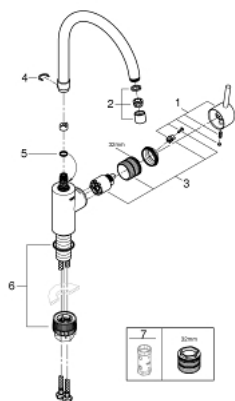

32 661 DC3 **CONCETTO SINGLE-LEVER SINK MIXER 1/2"**

PRODUCT DESCRIPTION

- high spout
 - monobloc installation
 - **GROHE StarLight** finish
 - **GROHE SilkMove** 35 mm ceramic cartridge
 - **GROHE Zero** isolated inner water ways - lead and nickel free within the tap
 - mousseur
 - adjustable flow rate limiter
 - swivel tubular spout
 - selectable swivel area : 0° / 150°
-
- flexible connection hoses
-
- **GROHE FastFixation** rapid installation system

32 661 DC3 **CONCETTO SINGLE-LEVER SINK MIXER 1/2"**

SPARE PARTS

- 1: Lever (Order-nr. 46754DC0)
- 2: Flow restrictor (Order-nr. 48418DC0)
- 3: Cartridge (Order-nr. 46374000)
- 4: Safety ring (Order-nr. 48420000)
- 5: O-Ring Ø13,5 x Ø2,75 (Order-nr. 0128500M)
- 6: Mounting set (Order-nr. 48477000)
- 7: Socket Spanner (Order-nr. 19332000)*