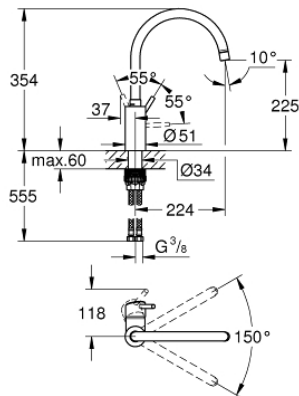

32 661 DC3 **CONCETTO SINGLE-LEVER SINK MIXER 1/2"**

PRODUCT DESCRIPTION

- high spout
 - monobloc installation
 - **GROHE StarLight** finish
 - **GROHE SilkMove** 35 mm ceramic cartridge
 - **GROHE Zero** isolated inner water ways - lead and nickel free within the tap
 - mousseur
 - adjustable flow rate limiter
 - swivel tubular spout
 - selectable swivel area : 0° / 150°
-
- flexible connection hoses
-
- **GROHE FastFixation** rapid installation system

32 661 DC3 **CONCETTO SINGLE-LEVER SINK MIXER 1/2"**

SPARE PARTS

- 1: Lever (Order-nr. 46754DC0)
- 2: Flow restrictor (Order-nr. 48418DC0)
- 3: Cartridge (Order-nr. 46374000)
- 4: Safety ring (Order-nr. 48420000)
- 5: O-Ring Ø13,5 x Ø2,75 (Order-nr. 0128500M)
- 6: Mounting set (Order-nr. 48477000)
- 7: Socket Spanner (Order-nr. 19332000)*