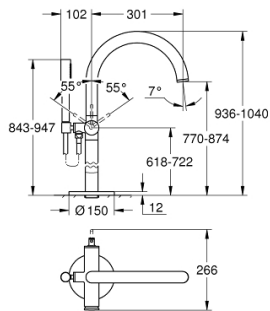

32 653 DC3 GROHE ATRIO SINGLE-LEVER BATH MIXER, FLOOR MOUNTED

PRODUCT DESCRIPTION

- set for final installation for
- 45 984 001
- **without roughing-in-set**
- **GROHE SilkMove** 35 mm ceramic cartridge
- with temperature limiter
- **GROHE StarLight** finish
- automatic diverter: bath/shower
- spout with mousseur
- projection 301 mm
- integrated non-return valve in the shower outlet 1/2"
- with shower holder
- hand shower Sena Stick (26 465)
- Silverflex shower hose 1250 mm
- protected against backflow

32 653 DC3 GROHE ATRIO SINGLE-LEVER BATH MIXER, FLOOR MOUNTED

SPARE PARTS

- 1: Cartridge (Order-nr. 46374000)
 - 2: Diverter (Order-nr. 48405DC0)
 - 3: Non-return valve (Order-nr. 08565000)
 - 4: Flow restrictor (Order-nr. 13926000)
 - 5: Strainer (Order-nr. 0700200M)
 - 6: Socket Spanner (Order-nr. 19332000)*
- * Optional accessories