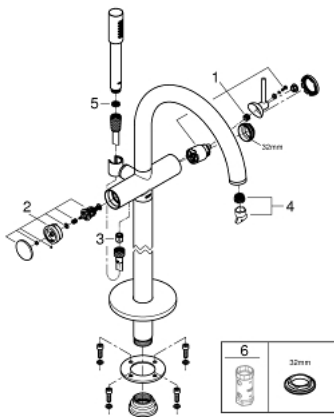

32 653 DC3 GROHE ATRIO SINGLE-LEVER BATH MIXER, FLOOR MOUNTED

PRODUCT DESCRIPTION

- set for final installation for
- 45 984 001
- **without roughing-in-set**
- **GROHE SilkMove** 35 mm ceramic cartridge
- with temperature limiter
- **GROHE StarLight** finish
- automatic diverter: bath/shower
- spout with mousseur
- projection 301 mm
- integrated non-return valve in the shower outlet 1/2"
- with shower holder
- hand shower Sena Stick (26 465)
- Silverflex shower hose 1250 mm
- protected against backflow

32 653 DC3 GROHE ATRIO SINGLE-LEVER BATH MIXER, FLOOR MOUNTED

SPARE PARTS

- 1: Cartridge (Order-nr. 46374000)
 - 2: Diverter (Order-nr. 48405DC0)
 - 3: Non-return valve (Order-nr. 08565000)
 - 4: Flow restrictor (Order-nr. 13926000)
 - 5: Strainer (Order-nr. 0700200M)
 - 6: Socket Spanner (Order-nr. 19332000)*
- * Optional accessories