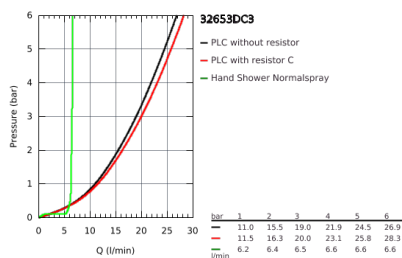

32 653 DC3 GROHE ATRIO SINGLE-LEVER BATH MIXER, FLOOR MOUNTED

PRODUCT DESCRIPTION

- set for final installation for
- 45 984 001
- **without roughing-in-set**
- **GROHE SilkMove** 35 mm ceramic cartridge
- with temperature limiter
- **GROHE StarLight** finish
- automatic diverter: bath/shower
- spout with mousseur
- projection 301 mm
- integrated non-return valve in the shower outlet 1/2"
- with shower holder
- hand shower Sena Stick (26 465)
- Silverflex shower hose 1250 mm
- protected against backflow