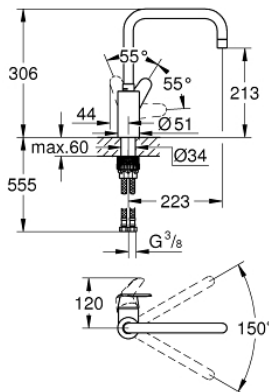

32 259 003 EURODISC COSMOPOLITAN SINGLE-LEVER SINK MIXER 1/2"

PRODUCT DESCRIPTION

- high spout
- monobloc installation
- **GROHE StarLight** chrome finish
- **GROHE SilkMove** 35 mm ceramic cartridge
- **GROHE Zero** isolated inner water ways - lead and nickel free within the tap
- adjustable flow rate limiter
- swivel tubular spout
- selectable swivel area : 0° / 150°
- mousseur
- flexible connection hoses
- **GROHE FastFixation** rapid installation system

32 259 003 **EURODISC COSMOPOLITAN SINGLE-LEVER SINK MIXER 1/2"**

32 259 003 **EURODISC COSMOPOLITAN SINGLE-LEVER SINK MIXER 1/2"**

SPARE PARTS

- 1: Lever (Order-nr. 46741000)
- 2: Flow restrictor (Order-nr. 48418000)
- 3: Cartridge (Order-nr. 46374000)
- 4: Mounting set (Order-nr. 48477000)
- 5: Socket Spanner (Order-nr. 19332000)*
- * Optional accessories