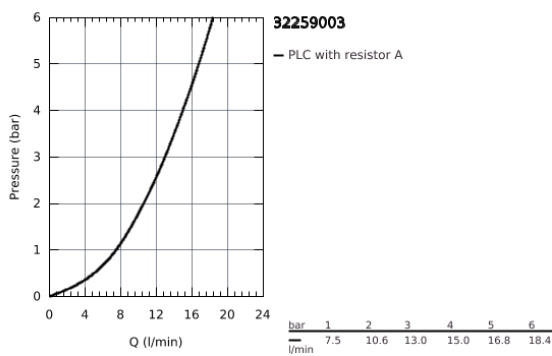

32 259 003 EURODISC COSMOPOLITAN SINGLE-LEVER SINK MIXER 1/2"

PRODUCT DESCRIPTION

- high spout
- monobloc installation
- **GROHE StarLight** chrome finish
- **GROHE SilkMove** 35 mm ceramic cartridge
- **GROHE Zero** isolated inner water ways - lead and nickel free within the tap
- adjustable flow rate limiter
- swivel tubular spout
- selectable swivel area : 0° / 150°
- mousseur
- flexible connection hoses
- **GROHE FastFixation** rapid installation system

32 259 003 **EURODISC COSMOPOLITAN SINGLE-LEVER SINK MIXER 1/2"**

32 259 003 **EURODISC COSMOPOLITAN SINGLE-LEVER SINK MIXER 1/2"**

SPARE PARTS

- 1: Lever (Order-nr. 46741000)
- 2: Flow restrictor (Order-nr. 48418000)
- 3: Cartridge (Order-nr. 46374000)
- 4: Mounting set (Order-nr. 48477000)
- 5: Socket Spanner (Order-nr. 19332000)*
- * Optional accessories