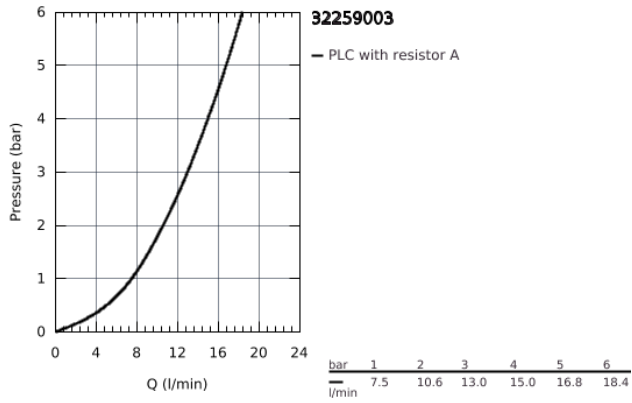

32 259 003 EURODISC COSMOPOLITAN SINGLE-LEVER SINK MIXER 1/2"

PRODUCT DESCRIPTION

- high spout
- monobloc installation
- **GROHE StarLight** chrome finish
- **GROHE SilkMove** 35 mm ceramic cartridge
- **GROHE Zero** isolated inner water ways - lead and nickel free within the tap
- adjustable flow rate limiter
- swivel tubular spout
- selectable swivel area : 0° / 150°
- mousseur
- flexible connection hoses
- **GROHE FastFixation** rapid installation system

32 259 003 **EURODISC COSMOPOLITAN SINGLE-LEVER SINK MIXER 1/2"**

32 259 003 **EURODISC COSMOPOLITAN SINGLE-LEVER SINK MIXER 1/2"**

SPARE PARTS

- 1: Lever (Order-nr. 46741000)
- 2: Flow restrictor (Order-nr. 48418000)
- 3: Cartridge (Order-nr. 46374000)
- 4: Mounting set (Order-nr. 48477000)
- 5: Socket Spanner (Order-nr. 19332000)*
- * Optional accessories