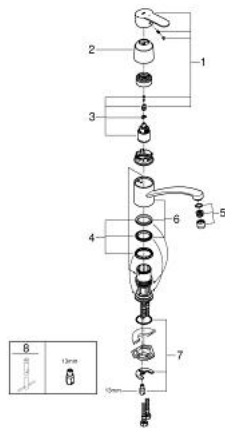

32 230 002 **EUROSTYLE COSMOPOLITAN SINGLE-LEVER SINK MIXER 1/2"**

PRODUCT DESCRIPTION

- low spout
- monobloc installation
- **GROHE StarLight** finish
- **GROHE SilkMove ES** 35 mm ceramic cartridge with energy saving function via cold start and Eco-click
- mousseur
- adjustable flow rate limiter
- swivel tubular spout
- swivel area 140°
- flexible connection hoses
- rapid installation system
- Qualitel approval

32 230 002 **EUROSTYLE COSMOPOLITAN SINGLE-LEVER SINK MIXER 1/2"**

SPARE PARTS

- 1: Lever (Order-nr. 46849000)
 - 2: Shield for cross handle (Order-nr. 46601000)
 - 3: Cartridge (Order-nr. 46824000)
 - 4: Replacement kit for seal (Order-nr. 46429K00)
 - 5: Flow restrictor (Order-nr. 13928000)
 - 6: Biflo spout (Order-nr. 13205000)
 - 7: Shank mounting kit (Order-nr. 46249000)
 - 8: Mounting wrench (Order-nr. 19017000)*
- * Optional accessories