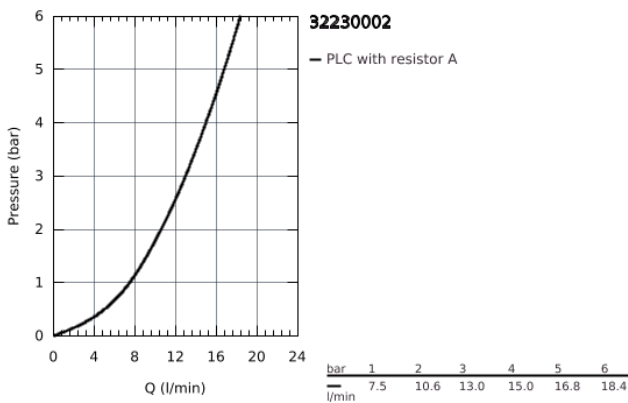

32 230 002 **EUROSTYLE COSMOPOLITAN SINGLE-LEVER SINK MIXER 1/2"**

PRODUCT DESCRIPTION

- low spout
- monobloc installation
- **GROHE StarLight** finish
- **GROHE SilkMove ES** 35 mm ceramic cartridge with energy saving function via cold start and Eco-click
- mousseur
- adjustable flow rate limiter
- swivel tubular spout
- swivel area 140°
- flexible connection hoses
- rapid installation system
- Qualitel approval

32 230 002 **EUROSTYLE COSMOPOLITAN SINGLE-LEVER SINK MIXER 1/2"**

SPARE PARTS

- 1: Lever (Order-nr. 46849000)
 - 2: Shield for cross handle (Order-nr. 46601000)
 - 3: Cartridge (Order-nr. 46824000)
 - 4: Replacement kit for seal (Order-nr. 46429K00)
 - 5: Flow restrictor (Order-nr. 13928000)
 - 6: Biflo spout (Order-nr. 13205000)
 - 7: Shank mounting kit (Order-nr. 46249000)
 - 8: Mounting wrench (Order-nr. 19017000)*
- * Optional accessories