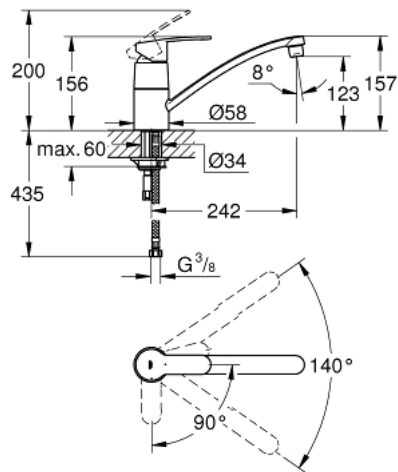

32 230 002 **EUROSTYLE COSMOPOLITAN SINGLE-LEVER SINK MIXER 1/2"**

PRODUCT DESCRIPTION

- low spout
- monobloc installation
- **GROHE StarLight** finish
- **GROHE SilkMove ES** 35 mm ceramic cartridge with energy saving function via cold start and Eco-click
- mousseur
- adjustable flow rate limiter
- swivel tubular spout
- swivel area 140°
- flexible connection hoses
- rapid installation system
- Qualitel approval

32 230 002 **EUROSTYLE COSMOPOLITAN SINGLE-LEVER SINK MIXER 1/2"**

SPARE PARTS

- 1: Lever (Order-nr. 46849000)
 - 2: Shield for cross handle (Order-nr. 46601000)
 - 3: Cartridge (Order-nr. 46824000)
 - 4: Replacement kit for seal (Order-nr. 46429K00)
 - 5: Flow restrictor (Order-nr. 13928000)
 - 6: Biflo spout (Order-nr. 13205000)
 - 7: Shank mounting kit (Order-nr. 46249000)
 - 8: Mounting wrench (Order-nr. 19017000)*
- * Optional accessories