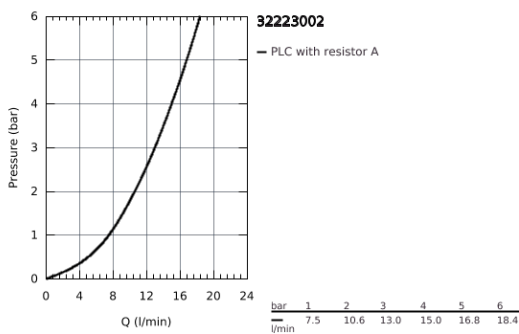

### 32 223 002 EUROSMART SINGLE-LEVER SINK MIXER 1/2"

**PRODUCT DESCRIPTION**

- high spout
- monobloc installation
- **GROHE StarLight** finish
- **GROHE SilkMove ES** 35 mm ceramic cartridge with energy saving function via cold start and Eco-click
- mousseur
- swivel tubular spout
- adjustable flow rate limiter
- adjustable swivel area 0° / 150° / 360°
  
- flexible connection hoses
  
- rapid installation system
- Qualitel approval

## 32 223 002 EUROSMART SINGLE-LEVER SINK MIXER 1/2"