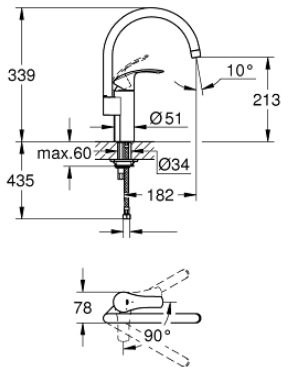

### 32 223 002 EUROSMART SINGLE-LEVER SINK MIXER 1/2"

**PRODUCT DESCRIPTION**

- high spout
- monobloc installation
- **GROHE StarLight** finish
- **GROHE SilkMove ES** 35 mm ceramic cartridge with energy saving function via cold start and Eco-click
- mousseur
- swivel tubular spout
- adjustable flow rate limiter
- adjustable swivel area 0° / 150° / 360°
  
- flexible connection hoses
  
- rapid installation system
- Qualitel approval

## 32 223 002 EUROSMART SINGLE-LEVER SINK MIXER 1/2"

### SPARE PARTS

- 1: Lever (Order-nr. 46902000)
- 2: Shield for cross handle (Order-nr. 46492000)
- 3: Screw ring (Order-nr. 46815000)
- 4: Cartridge (Order-nr. 46824000)
- 5: Biflo spout (Order-nr. 13372000)
- 5.1: O-Ring  $\varnothing 13,5 \times \varnothing 2,75$  (Order-nr. 0128500M)
- 5.2: Safety ring (Order-nr. 4826600M)
- 5.3: Flow restrictor (Order-nr. 06574000)
- 6: Shank mounting kit (Order-nr. 46249000)
- 7: Mounting wrench (Order-nr. 19017000)\*
- 8: Socket Spanner (Order-nr. 19332000)\*