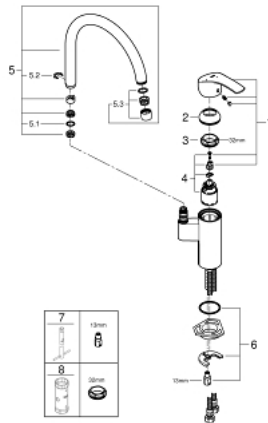

### 32 223 002 EUROSMART SINGLE-LEVER SINK MIXER 1/2"

**PRODUCT DESCRIPTION**

- high spout
- monobloc installation
- **GROHE StarLight** finish
- **GROHE SilkMove ES** 35 mm ceramic cartridge with energy saving function via cold start and Eco-click
- mousseur
- swivel tubular spout
- adjustable flow rate limiter
- adjustable swivel area 0° / 150° / 360°
  
- flexible connection hoses
  
- rapid installation system
- Qualitel approval

## 32 223 002 EUROSMART SINGLE-LEVER SINK MIXER 1/2"

### SPARE PARTS

- 1: Lever (Order-nr. 46902000)
- 2: Shield for cross handle (Order-nr. 46492000)
- 3: Screw ring (Order-nr. 46815000)
- 4: Cartridge (Order-nr. 46824000)
- 5: Biflo spout (Order-nr. 13372000)
- 5.1: O-Ring  $\varnothing 13,5 \times \varnothing 2,75$  (Order-nr. 0128500M)
- 5.2: Safety ring (Order-nr. 4826600M)
- 5.3: Flow restrictor (Order-nr. 06574000)
- 6: Shank mounting kit (Order-nr. 46249000)
- 7: Mounting wrench (Order-nr. 19017000)\*
- 8: Socket Spanner (Order-nr. 19332000)\*