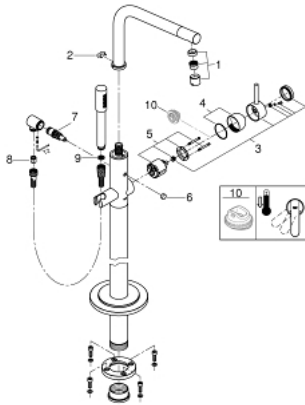

32 135 002 ATRIO SINGLE-LEVER BATH MIXER 1/2", FLOOR MOUNTED

PRODUCT DESCRIPTION

- **without roughing-in-set**
- **GROHE StarLight** chrome finish
- **GROHE SilkMove** 46 mm ceramic cartridge
- adjustable flow rate limiter
- swivel tubular 7° spout with mousseur
- projection 301 mm
- stop limiter
- diverter bath/shower
- integrated non-return valve
in the shower outlet 1/2"
- with shower holder
- hand shower (28 034 000)
- shower hose 1500 mm
- protected against backflow
- for use with:
- 45 984 001

32 135 002 ATRIO SINGLE-LEVER BATH MIXER 1/2", FLOOR MOUNTED

SPARE PARTS

1: Strainer jet regulator

Sistra M24x1 (Order-nr. 07899000)

2: Safety disc (Order-nr. 6417500M)

3: Lever (Order-nr. 46634000)

4: Shield for cross handle (Order-nr. 46242000)

5: Cartridge (Order-nr. 46048000)

6: Diverter knob (Order-nr. 64989000)

7: Diverter (Order-nr. 65655000)

8: Non-return valve (Order-nr. 08565000)

9: Strainer (Order-nr. 0700200M)

10: Temperature limiter (Order-nr. 46308000)*