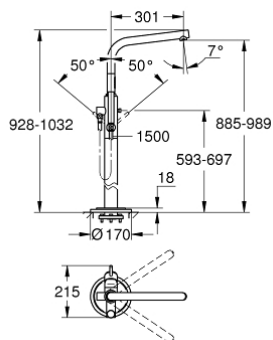

32 135 002 ATRIO SINGLE-LEVER BATH MIXER 1/2", FLOOR MOUNTED

PRODUCT DESCRIPTION

- **without roughing-in-set**
- **GROHE StarLight** chrome finish
- **GROHE SilkMove** 46 mm ceramic cartridge
- adjustable flow rate limiter
- swivel tubular 7° spout with mousseur
- projection 301 mm
- stop limiter
- diverter bath/shower
- integrated non-return valve
in the shower outlet 1/2"
- with shower holder
- hand shower (28 034 000)
- shower hose 1500 mm
- protected against backflow
- for use with:
- 45 984 001

32 135 002 ATRIO SINGLE-LEVER BATH MIXER 1/2", FLOOR MOUNTED

SPARE PARTS

1: Strainer jet regulator

Sistra M24x1 (Order-nr. 07899000)

2: Safety disc (Order-nr. 6417500M)

3: Lever (Order-nr. 46634000)

4: Shield for cross handle (Order-nr. 46242000)

5: Cartridge (Order-nr. 46048000)

6: Diverter knob (Order-nr. 64989000)

7: Diverter (Order-nr. 65655000)

8: Non-return valve (Order-nr. 08565000)

9: Strainer (Order-nr. 0700200M)

10: Temperature limiter (Order-nr. 46308000)*