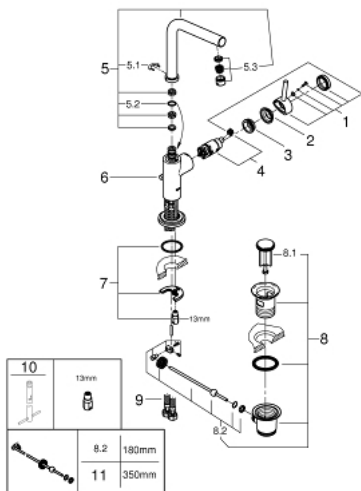

32 129 001 **ATRIO SINGLE-LEVER BASIN MIXER 1/2"**
L-SIZE

PRODUCT DESCRIPTION

- monobloc installation
- 28 mm ceramic cartridge
with **GROHE SilkMove**
- **GROHE StarLight** chrome finish
- rapid installation system
- swivel tubular 7° spout with mousseur
- stop limiter
- pop-up waste set 1 1/4"

- flexible connection hoses

32 129 001 ATRIO SINGLE-LEVER BASIN MIXER 1/2" L-SIZE

SPARE PARTS

- 1: Lever (Order-nr. 46633000)
 - 2: Shield for cross handle (Order-nr. 46581000)
 - 3: retaining ring (Order-nr. 07419000)
 - 4: Cartridge (Order-nr. 46580000)
 - 5: Biflo spout (Order-nr. 13231000)
 - 5.1: Safety ring (Order-nr. 0806500M)
 - 5.2: O-Ring Ø13,5 x Ø2,75 (Order-nr. 0128500M)
 - 5.3: Flow restrictor (Order-nr. 64186000)
 - 6: Pop-up rod (Order-nr. 06575000)
 - 7: Shank mounting kit (Order-nr. 46249000)
 - 8: Pop-up waste set 1 1/4" (Order-nr. 28910000)
 - 8.1: Chrome bath plug (Order-nr. 07182000)
 - 8.2: Eccentric rod (Order-nr. 07052000)
 - 9: Connection hose (Order-nr. 46255000)
 - 10: Mounting wrench (Order-nr. 19017000)*
 - 11: Eccentric rod (Order-nr. 07341000)*
- * Optional accessories