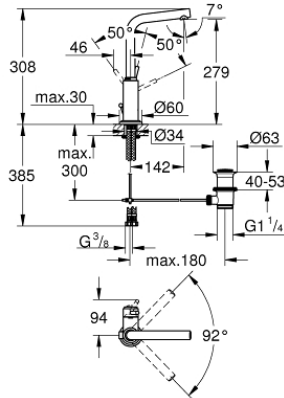

32 129 001 **ATRIO SINGLE-LEVER BASIN MIXER 1/2"**
L-SIZE

PRODUCT DESCRIPTION

- monobloc installation
- 28 mm ceramic cartridge
with **GROHE SilkMove**
- **GROHE StarLight** chrome finish
- rapid installation system
- swivel tubular 7° spout with mousseur
- stop limiter
- pop-up waste set 1 1/4"

- flexible connection hoses

32 129 001 ATRIO SINGLE-LEVER BASIN MIXER 1/2" L-SIZE

SPARE PARTS

- 1: Lever (Order-nr. 46633000)
 - 2: Shield for cross handle (Order-nr. 46581000)
 - 3: retaining ring (Order-nr. 07419000)
 - 4: Cartridge (Order-nr. 46580000)
 - 5: Biflo spout (Order-nr. 13231000)
 - 5.1: Safety ring (Order-nr. 0806500M)
 - 5.2: O-Ring Ø13,5 x Ø2,75 (Order-nr. 0128500M)
 - 5.3: Flow restrictor (Order-nr. 64186000)
 - 6: Pop-up rod (Order-nr. 06575000)
 - 7: Shank mounting kit (Order-nr. 46249000)
 - 8: Pop-up waste set 1 1/4" (Order-nr. 28910000)
 - 8.1: Chrome bath plug (Order-nr. 07182000)
 - 8.2: Eccentric rod (Order-nr. 07052000)
 - 9: Connection hose (Order-nr. 46255000)
 - 10: Mounting wrench (Order-nr. 19017000)*
 - 11: Eccentric rod (Order-nr. 07341000)*
- * Optional accessories