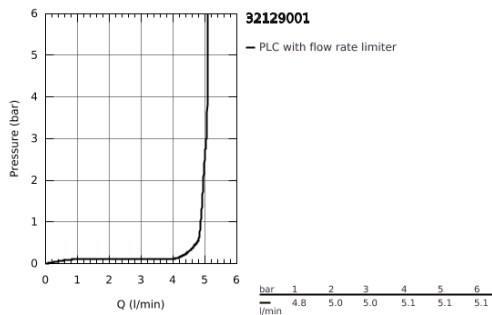

32 129 001 **ATRIO SINGLE-LEVER BASIN MIXER 1/2"**
L-SIZE

PRODUCT DESCRIPTION

- monobloc installation
- 28 mm ceramic cartridge
with **GROHE SilkMove**
- **GROHE StarLight** chrome finish
- rapid installation system
- swivel tubular 7° spout with mousseur
- stop limiter
- pop-up waste set 1 1/4"

- flexible connection hoses

32 129 001 ATRIO SINGLE-LEVER BASIN MIXER 1/2" L-SIZE

SPARE PARTS

- 1: Lever (Order-nr. 46633000)
 - 2: Shield for cross handle (Order-nr. 46581000)
 - 3: retaining ring (Order-nr. 07419000)
 - 4: Cartridge (Order-nr. 46580000)
 - 5: Biflo spout (Order-nr. 13231000)
 - 5.1: Safety ring (Order-nr. 0806500M)
 - 5.2: O-Ring Ø13,5 x Ø2,75 (Order-nr. 0128500M)
 - 5.3: Flow restrictor (Order-nr. 64186000)
 - 6: Pop-up rod (Order-nr. 06575000)
 - 7: Shank mounting kit (Order-nr. 46249000)
 - 8: Pop-up waste set 1 1/4" (Order-nr. 28910000)
 - 8.1: Chrome bath plug (Order-nr. 07182000)
 - 8.2: Eccentric rod (Order-nr. 07052000)
 - 9: Connection hose (Order-nr. 46255000)
 - 10: Mounting wrench (Order-nr. 19017000)*
 - 11: Eccentric rod (Order-nr. 07341000)*
- * Optional accessories