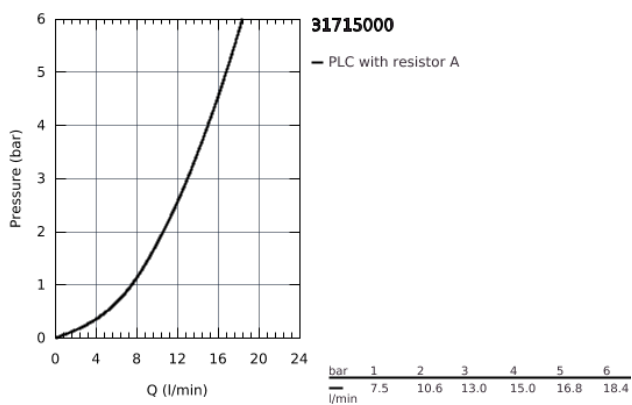

31 715 000 SINGLE-LEVER SINK MIXER 1/2"

PRODUCT DESCRIPTION

- medium spout
- monobloc installation
- **GROHE StarLight** chrome finish
- GROHE Longlife 35 mm ceramic cartridge
- **GROHE Zero** isolated inner water ways - lead and nickel free within the tap
- swivel tubular spout
- swivel area 140°
- mousseur with coin slot for tool free replacement
- flexible connection hoses
- **GROHE FastFixation Plus** ultra fast and simple installation - no tools needed
- for installation on a max. 40 mm worktop fixation set 48 384 000 is needed

31 715 000 SINGLE-LEVER SINK MIXER 1/2"

SPARE PARTS

- 1: Cartridge (Order-nr. 46374000)
- 2: Flow straightener (Order-nr. 48264000)
- 3: Socket Spanner (Order-nr. 19332000)*
- 4: Shank fastening assembly (Order-nr. 48384000)*