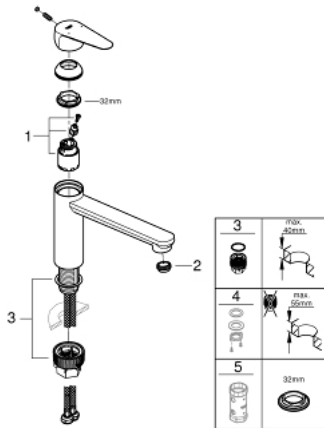

31 715 000 SINGLE-LEVER SINK MIXER 1/2"

PRODUCT DESCRIPTION

- medium spout
- monobloc installation
- **GROHE StarLight** chrome finish
- GROHE Longlife 35 mm ceramic cartridge
- **GROHE Zero** isolated inner water ways - lead and nickel free within the tap
- swivel tubular spout
- swivel area 140°
- mousseur with coin slot for tool free replacement
- flexible connection hoses
- **GROHE FastFixation Plus** ultra fast and simple installation - no tools needed
- for installation on a max. 40 mm worktop fixation set 48 384 000 is needed

31 715 000 SINGLE-LEVER SINK MIXER 1/2"

SPARE PARTS

- 1: Cartridge (Order-nr. 46374000)
- 2: Flow straightener (Order-nr. 48264000)
- 3: Socket Spanner (Order-nr. 19332000)*
- 4: Shank fastening assembly (Order-nr. 48384000)*