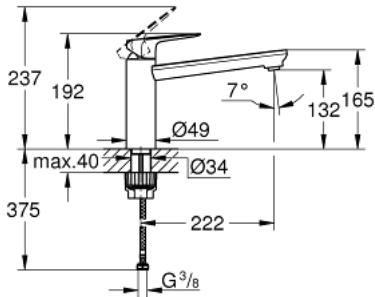

31 715 000 SINGLE-LEVER SINK MIXER 1/2"

PRODUCT DESCRIPTION

- medium spout
- monobloc installation
- **GROHE StarLight** chrome finish
- GROHE Longlife 35 mm ceramic cartridge
- **GROHE Zero** isolated inner water ways - lead and nickel free within the tap
- swivel tubular spout
- swivel area 140°
- mousseur with coin slot for tool free replacement
- flexible connection hoses
- **GROHE FastFixation Plus** ultra fast and simple installation - no tools needed
- for installation on a max. 40 mm worktop fixation set 48 384 000 is needed

31 715 000 SINGLE-LEVER SINK MIXER 1/2"

SPARE PARTS

- 1: Cartridge (Order-nr. 46374000)
- 2: Flow straightener (Order-nr. 48264000)
- 3: Socket Spanner (Order-nr. 19332000)*
- 4: Shank fastening assembly (Order-nr. 48384000)*