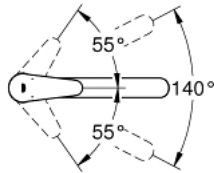

31 715 000 SINGLE-LEVER SINK MIXER 1/2"

PRODUCT DESCRIPTION

- medium spout
- monobloc installation
- **GROHE StarLight** chrome finish
- GROHE Longlife 35 mm ceramic cartridge
- **GROHE Zero** isolated inner water ways - lead and nickel free within the tap
- swivel tubular spout
- swivel area 140°
- mousseur with coin slot for tool free replacement
- flexible connection hoses
- **GROHE FastFixation Plus** ultra fast and simple installation - no tools needed
- for installation on a max. 40 mm worktop fixation set 48 384 000 is needed

31 715 000 SINGLE-LEVER SINK MIXER 1/2"

SPARE PARTS

- 1: Cartridge (Order-nr. 46374000)
- 2: Flow straightener (Order-nr. 48264000)
- 3: Socket Spanner (Order-nr. 19332000)*
- 4: Shank fastening assembly (Order-nr. 48384000)*