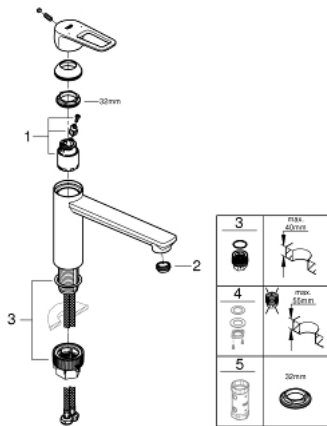

#### PRODUCT DESCRIPTION

- medium spout
- monobloc installation
- **GROHE StarLight** chrome finish
- GROHE Longlife 35 mm ceramic cartridge
- **GROHE Zero** isolated inner water ways - lead and nickel free within the tap
- swivel tubular spout
- swivel area 140°
- mousseur with coin slot for tool free replacement
- flexible connection hoses
- **GROHE FastFixation Plus** ultra fast and simple installation - no tools needed
- for installation on a max. 40 mm worktop fixation set 48 384 000 is needed

## 31 706 000 SINGLE-LEVER SINK MIXER 1/2"

### SPARE PARTS

- 1: Cartridge (Order-nr. 46374000)
- 2: Flow straightener (Order-nr. 48264000)
- 3: Socket Spanner (Order-nr. 19332000)\*
- 4: Shank fastening assembly (Order-nr. 48384000)\*

\* Optional accessories