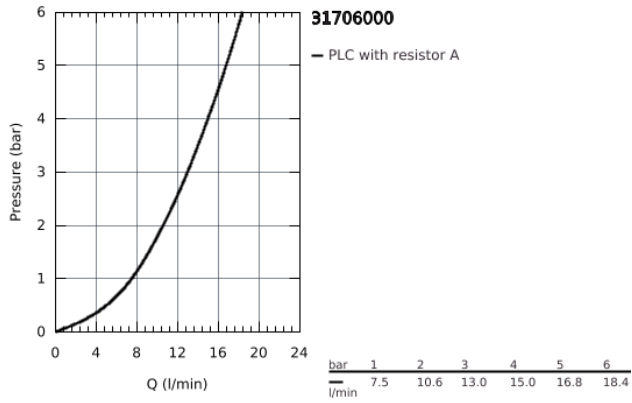

31 706 000 **SINGLE-LEVER SINK MIXER 1/2"**