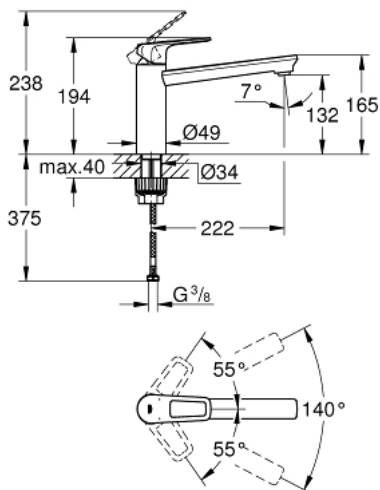

### 31 706 000 SINGLE-LEVER SINK MIXER 1/2"

#### PRODUCT DESCRIPTION

- medium spout
- monobloc installation
- **GROHE StarLight** chrome finish
- GROHE Longlife 35 mm ceramic cartridge
- **GROHE Zero** isolated inner water ways - lead and nickel free within the tap
- swivel tubular spout
- swivel area 140°
- mousseur with coin slot for tool free replacement
- flexible connection hoses
- **GROHE FastFixation Plus** ultra fast and simple installation - no tools needed
- for installation on a max. 40 mm worktop fixation set 48 384 000 is needed

## 31 706 000 SINGLE-LEVER SINK MIXER 1/2"

### SPARE PARTS

- 1: Cartridge (Order-nr. 46374000)
- 2: Flow straightener (Order-nr. 48264000)
- 3: Socket Spanner (Order-nr. 19332000)\*
- 4: Shank fastening assembly (Order-nr. 48384000)\*

\* Optional accessories