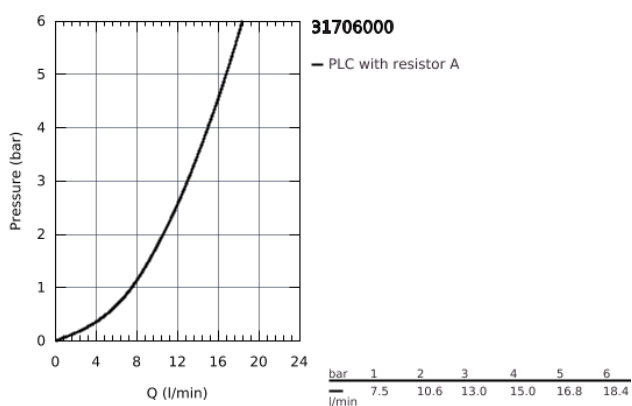

### 31 706 000 SINGLE-LEVER SINK MIXER 1/2"

#### PRODUCT DESCRIPTION

- medium spout
- monobloc installation
- **GROHE StarLight** chrome finish
- GROHE Longlife 35 mm ceramic cartridge
- **GROHE Zero** isolated inner water ways - lead and nickel free within the tap
- swivel tubular spout
- swivel area 140°
- mousseur with coin slot for tool free replacement
- flexible connection hoses
- **GROHE FastFixation Plus** ultra fast and simple installation - no tools needed
- for installation on a max. 40 mm worktop fixation set 48 384 000 is needed