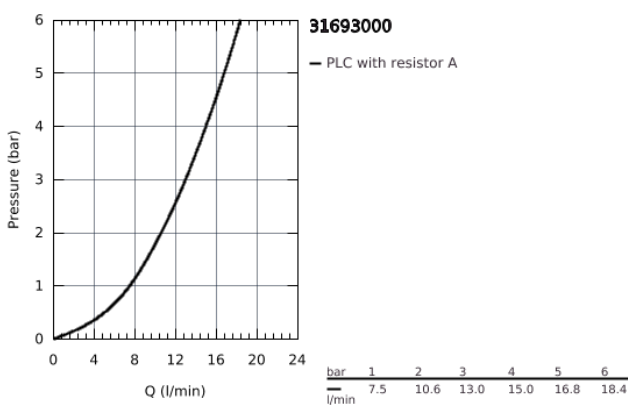

31 693 000 SINGLE-LEVER SINK MIXER 1/2"

PRODUCT DESCRIPTION

- medium spout
- monobloc installation
- **GROHE StarLight** chrome finish
- GROHE Longlife 35 mm ceramic cartridge
- **GROHE Zero** isolated inner water ways - lead and nickel free within the tap
- swivel tubular spout
- swivel area 140°
- mousseur with coin slot for tool free replacement
- flexible connection hoses
- **GROHE FastFixation Plus** ultra fast and simple installation - no tools needed
- for installation on a max. 40 mm worktop fixation set 48 384 000 is needed

31 693 000 **SINGLE-LEVER SINK MIXER 1/2"**

31 693 000 SINGLE-LEVER SINK MIXER 1/2"

SPARE PARTS

- 1: Cartridge (Order-nr. 46374000)
- 2: Flow straightener (Order-nr. 48264000)
- 3: Socket Spanner (Order-nr. 19332000)*
- 4: Shank fastening assembly (Order-nr. 48384000)*