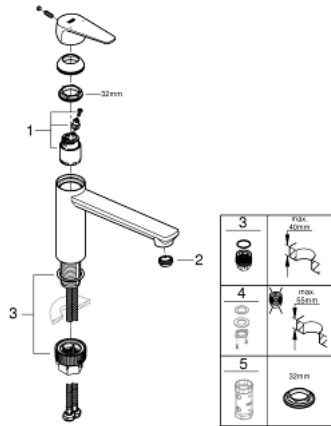

31 693 000 SINGLE-LEVER SINK MIXER 1/2"

PRODUCT DESCRIPTION

- medium spout
- monobloc installation
- **GROHE StarLight** chrome finish
- GROHE Longlife 35 mm ceramic cartridge
- **GROHE Zero** isolated inner water ways - lead and nickel free within the tap
- swivel tubular spout
- swivel area 140°
- mousseur with coin slot for tool free replacement
- flexible connection hoses
- **GROHE FastFixation Plus** ultra fast and simple installation - no tools needed
- for installation on a max. 40 mm worktop fixation set 48 384 000 is needed

31 693 000 **SINGLE-LEVER SINK MIXER 1/2"**

31 693 000 SINGLE-LEVER SINK MIXER 1/2"

SPARE PARTS

- 1: Cartridge (Order-nr. 46374000)
- 2: Flow straightener (Order-nr. 48264000)
- 3: Socket Spanner (Order-nr. 19332000)*
- 4: Shank fastening assembly (Order-nr. 48384000)*