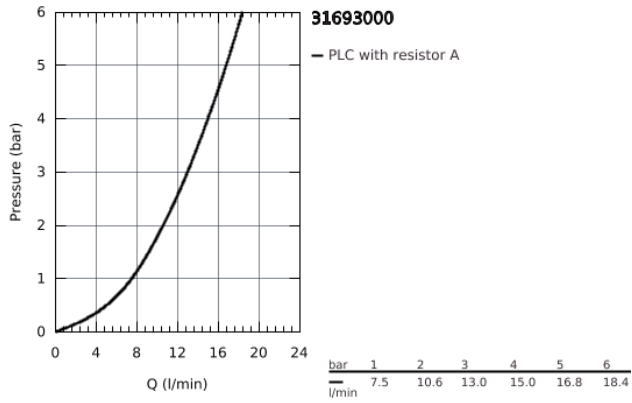

31 693 000 SINGLE-LEVER SINK MIXER 1/2"

PRODUCT DESCRIPTION

- medium spout
- monobloc installation
- **GROHE StarLight** chrome finish
- GROHE Longlife 35 mm ceramic cartridge
- **GROHE Zero** isolated inner water ways - lead and nickel free within the tap
- swivel tubular spout
- swivel area 140°
- mousseur with coin slot for tool free replacement
- flexible connection hoses
- **GROHE FastFixation Plus** ultra fast and simple installation - no tools needed
- for installation on a max. 40 mm worktop fixation set 48 384 000 is needed

31 693 000 **SINGLE-LEVER SINK MIXER 1/2"**

31 693 000 SINGLE-LEVER SINK MIXER 1/2"

SPARE PARTS

- 1: Cartridge (Order-nr. 46374000)
- 2: Flow straightener (Order-nr. 48264000)
- 3: Socket Spanner (Order-nr. 19332000)*
- 4: Shank fastening assembly (Order-nr. 48384000)*