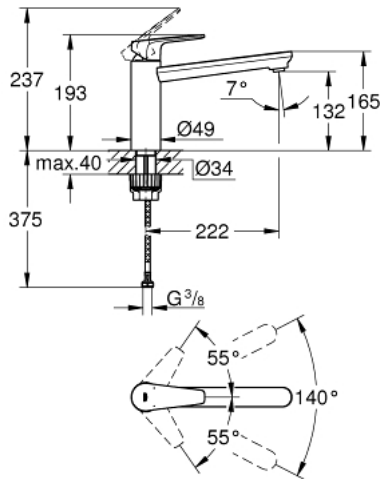

31 693 000 SINGLE-LEVER SINK MIXER 1/2"

PRODUCT DESCRIPTION

- medium spout
- monobloc installation
- **GROHE StarLight** chrome finish
- GROHE Longlife 35 mm ceramic cartridge
- **GROHE Zero** isolated inner water ways - lead and nickel free within the tap
- swivel tubular spout
- swivel area 140°
- mousseur with coin slot for tool free replacement
- flexible connection hoses
- **GROHE FastFixation Plus** ultra fast and simple installation - no tools needed
- for installation on a max. 40 mm worktop fixation set 48 384 000 is needed

31 693 000 **SINGLE-LEVER SINK MIXER 1/2"**

31 693 000 SINGLE-LEVER SINK MIXER 1/2"

SPARE PARTS

- 1: Cartridge (Order-nr. 46374000)
- 2: Flow straightener (Order-nr. 48264000)
- 3: Socket Spanner (Order-nr. 19332000)*
- 4: Shank fastening assembly (Order-nr. 48384000)*