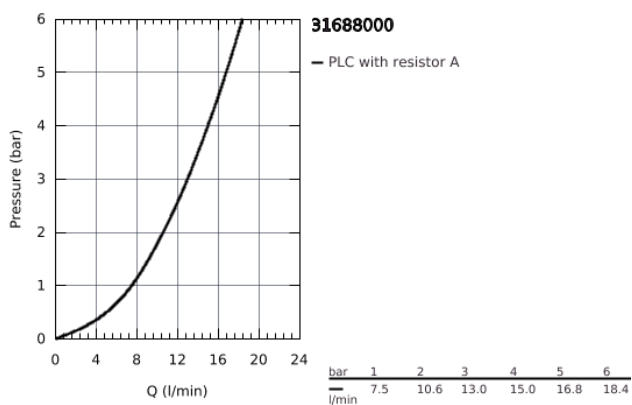

## 31 688 000 SINGLE-LEVER SINK MIXER 1/2"

### PRODUCT DESCRIPTION

- medium spout
- monobloc installation
- **GROHE StarLight** chrome finish
- GROHE Longlife 35 mm ceramic cartridge
- **GROHE Zero** isolated inner water ways - lead and nickel free within the tap
- swivel tubular spout
- swivel area 140°
- mousseur with coin slot for tool free replacement
- flexible connection hoses
- **GROHE FastFixation Plus** ultra fast and simple installation - no tools needed
- for installation on a max. 40 mm worktop fixation set 48 384 000 is needed