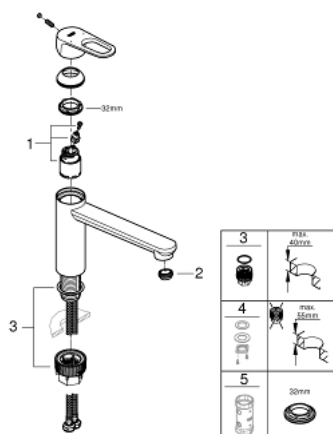

### PRODUCT DESCRIPTION

- medium spout
- monobloc installation
- **GROHE StarLight** chrome finish
- GROHE Longlife 35 mm ceramic cartridge
- **GROHE Zero** isolated inner water ways - lead and nickel free within the tap
- swivel tubular spout
- swivel area 140°
- mousseur with coin slot for tool free replacement
- flexible connection hoses
- **GROHE FastFixation Plus** ultra fast and simple installation - no tools needed
- for installation on a max. 40 mm worktop fixation set 48 384 000 is needed

## 31 688 000 SINGLE-LEVER SINK MIXER 1/2"

### SPARE PARTS

- 1: Cartridge (Order-nr. 46374000)
- 2: Flow straightener (Order-nr. 48264000)
- 3: Socket Spanner (Order-nr. 19332000)\*
- 4: Shank fastening assembly (Order-nr. 48384000)\*

\* Optional accessories