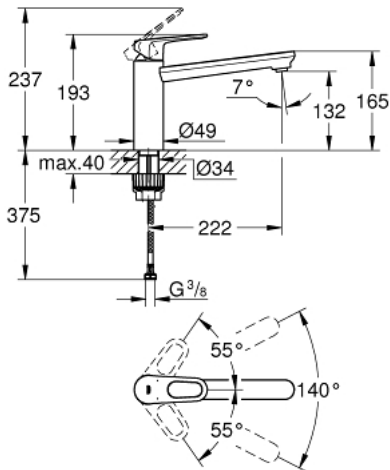

## 31 688 000 SINGLE-LEVER SINK MIXER 1/2"

### PRODUCT DESCRIPTION

- medium spout
- monobloc installation
- **GROHE StarLight** chrome finish
- GROHE Longlife 35 mm ceramic cartridge
- **GROHE Zero** isolated inner water ways - lead and nickel free within the tap
- swivel tubular spout
- swivel area 140°
- mousseur with coin slot for tool free replacement
- flexible connection hoses
- **GROHE FastFixation Plus** ultra fast and simple installation - no tools needed
- for installation on a max. 40 mm worktop fixation set 48 384 000 is needed

### SPARE PARTS

- 1: Cartridge (Order-nr. 46374000)
- 2: Flow straightener (Order-nr. 48264000)
- 3: Socket Spanner (Order-nr. 19332000)\*
- 4: Shank fastening assembly (Order-nr. 48384000)\*

\* Optional accessories