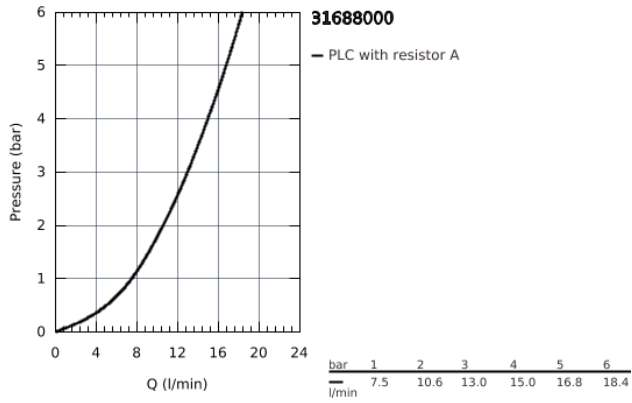

31 688 000 **SINGLE-LEVER SINK MIXER 1/2"**