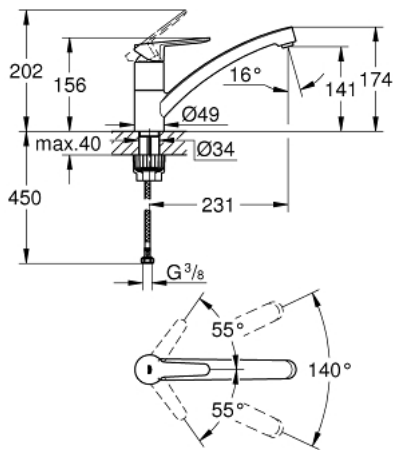

31 680 000 SINGLE-LEVER SINK MIXER 1/2"

PRODUCT DESCRIPTION

- low spout
- monobloc installation
- **GROHE StarLight** chrome finish
- GROHE Longlife 35 mm ceramic cartridge
- **GROHE Zero** isolated inner water ways - lead and nickel free within the tap
- swivel tubular spout
- swivel area 140°
- mousseur with coin slot for tool free replacement
- flexible connection hoses
- **GROHE FastFixation Plus** ultra fast and simple installation - no tools needed
- for installation on a max. 40 mm worktop fixation set 48 384 000 is needed

31 680 000 **SINGLE-LEVER SINK MIXER 1/2"**

31 680 000 SINGLE-LEVER SINK MIXER 1/2"

SPARE PARTS

- 1: Screw ring (Order-nr. 46815000)
 - 2: Cartridge (Order-nr. 46374000)
 - 3: Flow straightener (Order-nr. 48264000)
 - 4: Socket Spanner (Order-nr. 19332000)*
 - 5: Shank fastening assembly (Order-nr. 48384000)*
- * Optional accessories