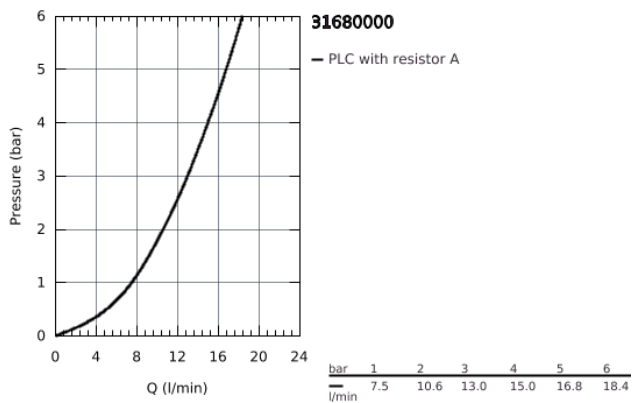

31 680 000 SINGLE-LEVER SINK MIXER 1/2"

PRODUCT DESCRIPTION

- low spout
- monobloc installation
- **GROHE StarLight** chrome finish
- GROHE Longlife 35 mm ceramic cartridge
- **GROHE Zero** isolated inner water ways - lead and nickel free within the tap
- swivel tubular spout
- swivel area 140°
- mousseur with coin slot for tool free replacement
- flexible connection hoses
- **GROHE FastFixation Plus** ultra fast and simple installation - no tools needed
- for installation on a max. 40 mm worktop fixation set 48 384 000 is needed

31 680 000 **SINGLE-LEVER SINK MIXER 1/2"**

31 680 000 SINGLE-LEVER SINK MIXER 1/2"

SPARE PARTS

- 1: Screw ring (Order-nr. 46815000)
 - 2: Cartridge (Order-nr. 46374000)
 - 3: Flow straightener (Order-nr. 48264000)
 - 4: Socket Spanner (Order-nr. 19332000)*
 - 5: Shank fastening assembly (Order-nr. 48384000)*
- * Optional accessories