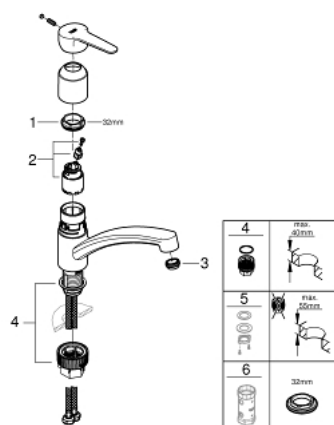

31 680 000 SINGLE-LEVER SINK MIXER 1/2"

PRODUCT DESCRIPTION

- low spout
- monobloc installation
- **GROHE StarLight** chrome finish
- GROHE Longlife 35 mm ceramic cartridge
- **GROHE Zero** isolated inner water ways - lead and nickel free within the tap
- swivel tubular spout
- swivel area 140°
- mousseur with coin slot for tool free replacement
- flexible connection hoses
- **GROHE FastFixation Plus** ultra fast and simple installation - no tools needed
- for installation on a max. 40 mm worktop fixation set 48 384 000 is needed

31 680 000 **SINGLE-LEVER SINK MIXER 1/2"**

31 680 000 SINGLE-LEVER SINK MIXER 1/2"

SPARE PARTS

- 1: Screw ring (Order-nr. 46815000)
 - 2: Cartridge (Order-nr. 46374000)
 - 3: Flow straightener (Order-nr. 48264000)
 - 4: Socket Spanner (Order-nr. 19332000)*
 - 5: Shank fastening assembly (Order-nr. 48384000)*
- * Optional accessories