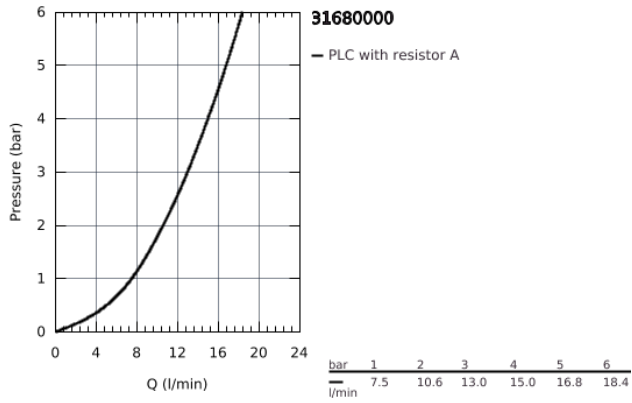

31 680 000 SINGLE-LEVER SINK MIXER 1/2"

PRODUCT DESCRIPTION

- low spout
- monobloc installation
- **GROHE StarLight** chrome finish
- GROHE Longlife 35 mm ceramic cartridge
- **GROHE Zero** isolated inner water ways - lead and nickel free within the tap
- swivel tubular spout
- swivel area 140°
- mousseur with coin slot for tool free replacement
- flexible connection hoses
- **GROHE FastFixation Plus** ultra fast and simple installation - no tools needed
- for installation on a max. 40 mm worktop fixation set 48 384 000 is needed

31 680 000 **SINGLE-LEVER SINK MIXER 1/2"**

31 680 000 SINGLE-LEVER SINK MIXER 1/2"

SPARE PARTS

- 1: Screw ring (Order-nr. 46815000)
 - 2: Cartridge (Order-nr. 46374000)
 - 3: Flow straightener (Order-nr. 48264000)
 - 4: Socket Spanner (Order-nr. 19332000)*
 - 5: Shank fastening assembly (Order-nr. 48384000)*
- * Optional accessories