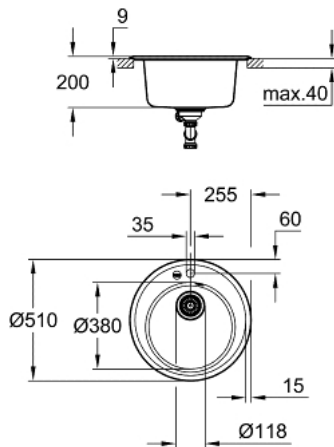

31 656 AP0 COMPOSITE SINK

PRODUCT DESCRIPTION

- model: K200 50-C 51 1.0
- mounting type: standard built-in
- material: quartz composite
- **GROHE Whisper**
 - min. cabinet size: 500 mm
 - dimensions: Ø 510 mm
 - 1 bowl: Ø 380 x 200 mm
 - inner bowl radius: Ø 380
- **GROHE FastFixation** installation system
 - cut-out: Ø 490 mm
 - drainer: automatic waste fitting
 - accessories included: waste kit, basket strainer waste, mounting set
 - optional push to open excenter (40 986 SD0)
- amount of fasteners included (top mount): 3

31 656 AP0 **COMPOSITE SINK**

SPARE PARTS

1: Chrome bath plug (Order-nr. 42589SD0)