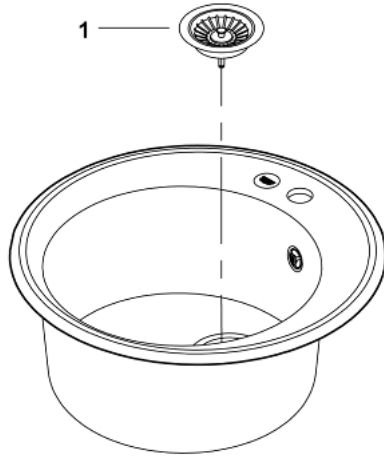

31 656 AP0 COMPOSITE SINK

PRODUCT DESCRIPTION

- model: K200 50-C 51 1.0
- mounting type: standard built-in
- material: quartz composite
- **GROHE Whisper**
 - min. cabinet size: 500 mm
 - dimensions: Ø 510 mm
 - 1 bowl: Ø 380 x 200 mm
 - inner bowl radius: Ø 380
- **GROHE FastFixation** installation system
 - cut-out: Ø 490 mm
 - drainer: automatic waste fitting
 - accessories included: waste kit, basket strainer waste, mounting set
 - optional push to open excenter (40 986 SD0)
- amount of fasteners included (top mount): 3

31 656 AP0 **COMPOSITE SINK**

SPARE PARTS

1: Chrome bath plug (Order-nr. 42589SD0)