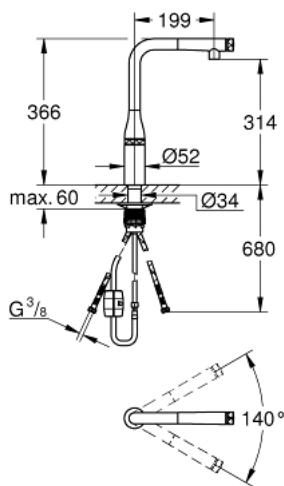

31 615 AL0 SINK MIXER WITH SMARTCONTROL

PRODUCT DESCRIPTION

- monobloc installation
- **GROHE StarLight** finish
- pull-out spray with laminar
- metal spray
- **GROHE Magnetic Docking** guarantees easy retraction and smooth docking of the spray head in starting position
- **GROHE SmartControl** push for ON-OFF, turn for volume adjustment from water saving eco mode to Full Flow
- temperature adjustment by turning of mixing valve on body
- swivel tubular spout
- swivel area 140°
- protected against backflow
- flexible connection hoses
- **GROHE FastFixation Plus** ultra fast and simple installation - no tools needed
- **GROHE Zero** isolated inner water ways - lead and nickel free within the tap

31 615 AL0 SINK MIXER WITH SMARTCONTROL

SPARE PARTS

- 1: Hand shower (Order-nr. 48487AL0)
- 1.1: Strainer (Order-nr. 0676800M)
- 1.2: Non-return valve (Order-nr. 08565000)
- 1.3: Flow control set (Order-nr. 48470000)
- 2: Shower hose (Order-nr. 48488000)
- 3: Mounting set (Order-nr. 48477000)
- 4: Support plate (Order-nr. 05334000)
- 5: Non-return valve (Order-nr. 45881000)
- 6: Strainer (Order-nr. 0676800M)