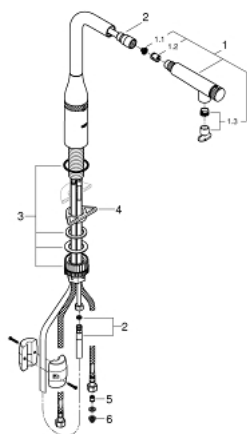

31 615 AL0 SINK MIXER WITH SMARTCONTROL

PRODUCT DESCRIPTION

- monobloc installation
- **GROHE StarLight** finish
- pull-out spray with laminar
- metal spray
- **GROHE Magnetic Docking** guarantees easy retraction and smooth docking of the spray head in starting position
- **GROHE SmartControl** push for ON-OFF, turn for volume adjustment from water saving eco mode to Full Flow
- temperature adjustment by turning of mixing valve on body
- swivel tubular spout
- swivel area 140°
- protected against backflow
- flexible connection hoses
- **GROHE FastFixation Plus** ultra fast and simple installation - no tools needed
- **GROHE Zero** isolated inner water ways - lead and nickel free within the tap

31 615 AL0 SINK MIXER WITH SMARTCONTROL

SPARE PARTS

- 1: Hand shower (Order-nr. 48487AL0)
- 1.1: Strainer (Order-nr. 0676800M)
- 1.2: Non-return valve (Order-nr. 08565000)
- 1.3: Flow control set (Order-nr. 48470000)
- 2: Shower hose (Order-nr. 48488000)
- 3: Mounting set (Order-nr. 48477000)
- 4: Support plate (Order-nr. 05334000)
- 5: Non-return valve (Order-nr. 45881000)
- 6: Strainer (Order-nr. 0676800M)