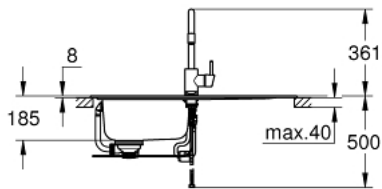

31 570 SD0 KITCHEN SINK AND TAP BUNDLE

PRODUCT DESCRIPTION

- Consisting of:
- K400 stainless steel sink with drainer (31 566 SD0)
- Concetto single lever sink mixer (32 663 003)
- high spout
- monobloc installation
- **GROHE StarLight** chrome finish
- **GROHE SilkMove** 35 mm ceramic cartridge
- **pull out mousseur spout**
- adjustable flow rate limiter
- swivel tubular spout
- swivel area 360°
- protected against backflow

- flexible connection hoses

- **GROHE FastFixation** installation system
- amount of fasteners included (top mount): 6