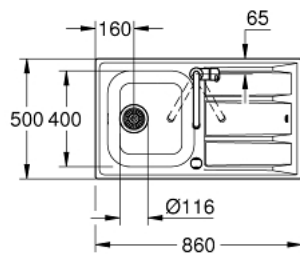

31 570 SD0 KITCHEN SINK AND TAP BUNDLE

PRODUCT DESCRIPTION

- Consisting of:
- K400 stainless steel sink with drainer (31 566 SD0)
- Concetto single lever sink mixer (32 663 003)
- high spout
- monobloc installation
- **GROHE StarLight** chrome finish
- **GROHE SilkMove** 35 mm ceramic cartridge
- **pull out mousseur spout**
- adjustable flow rate limiter
- swivel tubular spout
- swivel area 360°
- protected against backflow

- flexible connection hoses

- **GROHE FastFixation** installation system
- amount of fasteners included (top mount): 6