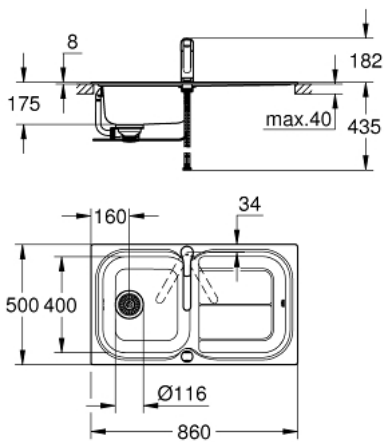

31 565 SD0 KITCHEN SINK AND TAP BUNDLE

PRODUCT DESCRIPTION

- Consisting of:
- K300 stainless steel sink with drainer (31 563 SD0)
- Eurosmart single-lever sink mixer (33 281 002)
- low spout
- monobloc installation
- **GROHE StarLight** chrome finish
- **GROHE SilkMove** 35 mm ceramic cartridge
- with integrated temperature limiter
- adjustable flow rate limiter
- swivel cast spout
- swivel area 140°
- **GROHE Zero** isolated inner water ways - lead and nickel free within the tap
- mousseur with coin slot for tool free replacement
- flexible connection hoses
- rapid installation system
- amount of fasteners included (top mount): 6