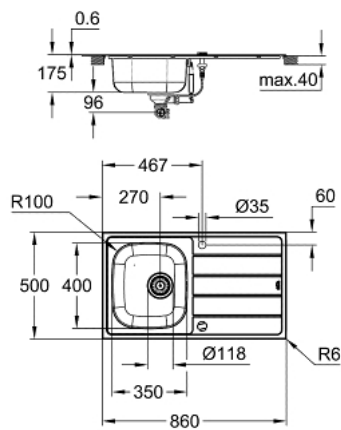

31 562 SD1 K200 KITCHEN SINK AND TAP BUNDLE

PRODUCT DESCRIPTION

- Consisting of:
- K200 stainless steel sink with drainer (31 552 SD1)
- mounting type: top mount
- Bau Edge single lever sink mixer (31 367 001)
- high spout
- monobloc installation
- **GROHE StarLight** chrome finish
- GROHE Longlife 28 mm ceramic cartridge
- **GROHE Zero** isolated inner water ways - lead and nickel free within the tap
- mousseur
- swivel tubular spout
- swivel area 360°
- flexible connection hoses
- outer radius: R6 (topmount), inner bowl radius: R100
- **GROHE FastFixation** installation system
- optional push to open excenter (40 986 SD0)
- amount of fasteners included (top mount): 14

31 562 SD1 K200 KITCHEN SINK AND TAP BUNDLE

SPARE PARTS

1: Chrome bath plug (Order-nr. 42588SD0)

2: Turning handle (Order-nr. 42587SD0)