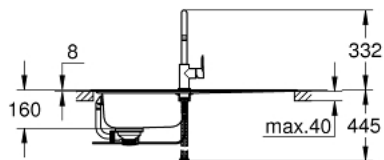

31 562 SD0 K200 KITCHEN SINK AND TAP BUNDLE

PRODUCT DESCRIPTION

- Consisting of:
- K200 stainless steel sink with drainer (31 552 SD0)
- Bau Edge single lever sink mixer (31 367 000)
- high spout
- monobloc installation
- **GROHE StarLight** chrome finish
- GROHE Longlife 28 mm ceramic cartridge
- mousseur
- swivel tubular spout
- swivel area 360°

- flexible connection hoses

- rapid installation system
- amount of fasteners included (top mount): 6