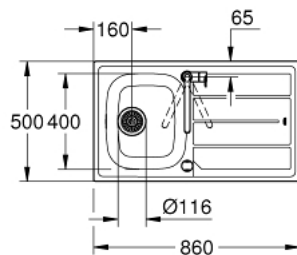

31 562 SD0 K200 KITCHEN SINK AND TAP BUNDLE

PRODUCT DESCRIPTION

- Consisting of:
- K200 stainless steel sink with drainer (31 552 SD0)
- Bau Edge single lever sink mixer (31 367 000)
- high spout
- monobloc installation
- **GROHE StarLight** chrome finish
- GROHE Longlife 28 mm ceramic cartridge
- mousseur
- swivel tubular spout
- swivel area 360°

- flexible connection hoses

- rapid installation system
- amount of fasteners included (top mount): 6