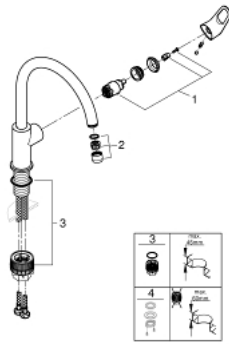

31 538 001 SINGLE-LEVER SINK MIXER 1/2"

PRODUCT DESCRIPTION

- high spout
- monobloc installation
- **GROHE StarLight** chrome finish
- GROHE Longlife 28 mm ceramic cartridge
- **GROHE Zero** isolated inner water ways - lead and nickel free within the tap
- spout with mousseur
- swivel tubular spout
- swivel area 360°
- flexible connection hoses
- **GROHE FastFixation Plus** ultra fast and simple installation - no tools needed
- for installation on a 60 mm worktop fixation set 48 384 000 is needed

31 538 001 **SINGLE-LEVER SINK MIXER 1/2"**

31 538 001 SINGLE-LEVER SINK MIXER 1/2"

SPARE PARTS

- 1: Cartridge (Order-nr. 46963000)
- 2: Flow restrictor (Order-nr. 13967000)
- 3: Mounting set (Order-nr. 48477000)
- 4: Shank fastening assembly (Order-nr. 48384000)*