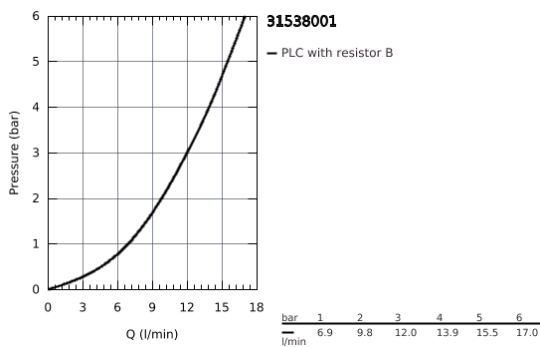

31 538 001 SINGLE-LEVER SINK MIXER 1/2"

PRODUCT DESCRIPTION

- high spout
- monobloc installation
- **GROHE StarLight** chrome finish
- GROHE Longlife 28 mm ceramic cartridge
- **GROHE Zero** isolated inner water ways - lead and nickel free within the tap
- spout with mousseur
- swivel tubular spout
- swivel area 360°
- flexible connection hoses
- **GROHE FastFixation Plus** ultra fast and simple installation - no tools needed
- for installation on a 60 mm worktop fixation set 48 384 000 is needed

31 538 001 **SINGLE-LEVER SINK MIXER 1/2"**

31 538 001 SINGLE-LEVER SINK MIXER 1/2"

SPARE PARTS

- 1: Cartridge (Order-nr. 46963000)
- 2: Flow restrictor (Order-nr. 13967000)
- 3: Mounting set (Order-nr. 48477000)
- 4: Shank fastening assembly (Order-nr. 48384000)*