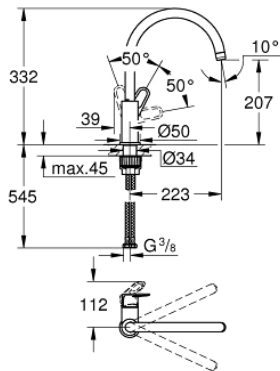

31 538 001 SINGLE-LEVER SINK MIXER 1/2"

PRODUCT DESCRIPTION

- high spout
- monobloc installation
- **GROHE StarLight** chrome finish
- GROHE Longlife 28 mm ceramic cartridge
- **GROHE Zero** isolated inner water ways - lead and nickel free within the tap
- spout with mousseur
- swivel tubular spout
- swivel area 360°
- flexible connection hoses
- **GROHE FastFixation Plus** ultra fast and simple installation - no tools needed
- for installation on a 60 mm worktop fixation set 48 384 000 is needed

31 538 001 **SINGLE-LEVER SINK MIXER 1/2"**

31 538 001 SINGLE-LEVER SINK MIXER 1/2"

SPARE PARTS

- 1: Cartridge (Order-nr. 46963000)
- 2: Flow restrictor (Order-nr. 13967000)
- 3: Mounting set (Order-nr. 48477000)
- 4: Shank fastening assembly (Order-nr. 48384000)*