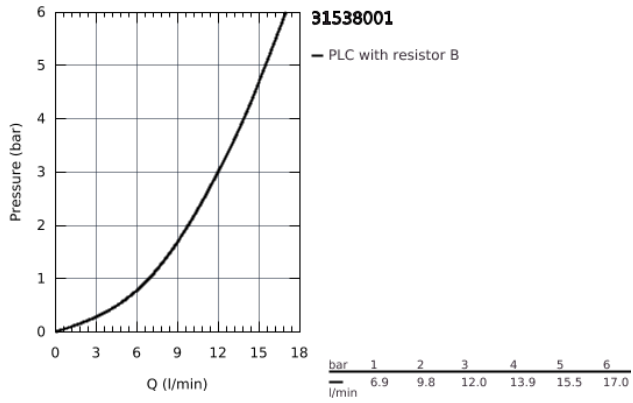

31 538 001 SINGLE-LEVER SINK MIXER 1/2"

PRODUCT DESCRIPTION

- high spout
- monobloc installation
- **GROHE StarLight** chrome finish
- GROHE Longlife 28 mm ceramic cartridge
- **GROHE Zero** isolated inner water ways - lead and nickel free within the tap
- spout with mousseur
- swivel tubular spout
- swivel area 360°
- flexible connection hoses
- **GROHE FastFixation Plus** ultra fast and simple installation - no tools needed
- for installation on a 60 mm worktop fixation set 48 384 000 is needed

31 538 001 **SINGLE-LEVER SINK MIXER 1/2"**

31 538 001 SINGLE-LEVER SINK MIXER 1/2"

SPARE PARTS

- 1: Cartridge (Order-nr. 46963000)
- 2: Flow restrictor (Order-nr. 13967000)
- 3: Mounting set (Order-nr. 48477000)
- 4: Shank fastening assembly (Order-nr. 48384000)*