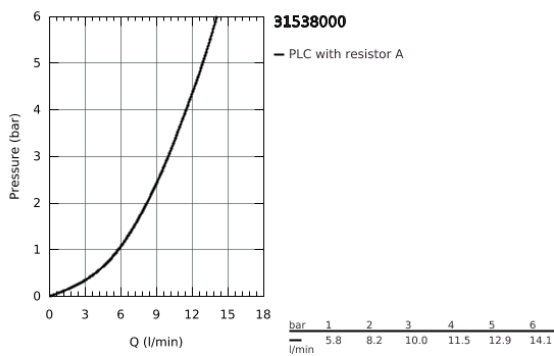

31 538 000 **BAU SINGLE-LEVER SINK MIXER 1/2"**

PRODUCT DESCRIPTION

- high spout
- monobloc installation
- **GROHE StarLight** finish
- GROHE Longlife 28 mm ceramic cartridge
- spout with mousseur
- swivel tubular spout
- swivel area 360°
- flexible connection hoses
- rapid installation system
- min. recommended pressure 0.2 bar

31 538 000 **BAU SINGLE-LEVER SINK MIXER 1/2"**

31 538 000 BAU SINGLE-LEVER SINK MIXER 1/2"

SPARE PARTS

- 1: Lever (Order-nr. 46771000)
- 2: Cartridge (Order-nr. 46580000)
- 3: Flow restrictor (Order-nr. 13928000)
- 4: Shank mounting kit (Order-nr. 46249000)
- 5: retaining ring (Order-nr. 46715000)
- 6: Shield for cross handle (Order-nr. 46581000)
- 7: Mounting wrench (Order-nr. 19017000)*