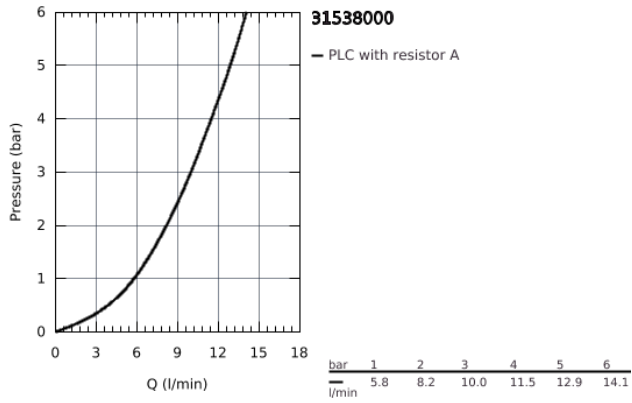

31 538 000 **BAU SINGLE-LEVER SINK MIXER 1/2"**

PRODUCT DESCRIPTION

- high spout
- monobloc installation
- **GROHE StarLight** finish
- GROHE Longlife 28 mm ceramic cartridge
- spout with mousseur
- swivel tubular spout
- swivel area 360°
- flexible connection hoses
- rapid installation system
- min. recommended pressure 0.2 bar

31 538 000 **BAU SINGLE-LEVER SINK MIXER 1/2"**

31 538 000 BAU SINGLE-LEVER SINK MIXER 1/2"

SPARE PARTS

- 1: Lever (Order-nr. 46771000)
- 2: Cartridge (Order-nr. 46580000)
- 3: Flow restrictor (Order-nr. 13928000)
- 4: Shank mounting kit (Order-nr. 46249000)
- 5: retaining ring (Order-nr. 46715000)
- 6: Shield for cross handle (Order-nr. 46581000)
- 7: Mounting wrench (Order-nr. 19017000)*