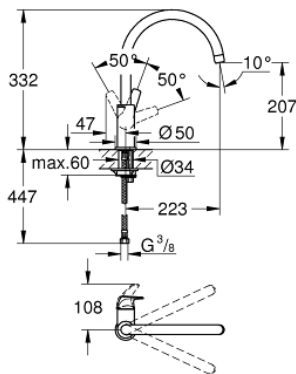

31 538 000 **BAU SINGLE-LEVER SINK MIXER 1/2"**

PRODUCT DESCRIPTION

- high spout
- monobloc installation
- **GROHE StarLight** finish
- GROHE Longlife 28 mm ceramic cartridge
- spout with mousseur
- swivel tubular spout
- swivel area 360°
- flexible connection hoses
- rapid installation system
- min. recommended pressure 0.2 bar

31 538 000 **BAU SINGLE-LEVER SINK MIXER 1/2"**

31 538 000 BAU SINGLE-LEVER SINK MIXER 1/2"

SPARE PARTS

- 1: Lever (Order-nr. 46771000)
- 2: Cartridge (Order-nr. 46580000)
- 3: Flow restrictor (Order-nr. 13928000)
- 4: Shank mounting kit (Order-nr. 46249000)
- 5: retaining ring (Order-nr. 46715000)
- 6: Shield for cross handle (Order-nr. 46581000)
- 7: Mounting wrench (Order-nr. 19017000)*