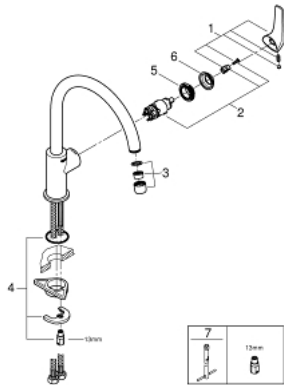

31 538 000 **BAU SINGLE-LEVER SINK MIXER 1/2"**

PRODUCT DESCRIPTION

- high spout
- monobloc installation
- **GROHE StarLight** finish
- GROHE Longlife 28 mm ceramic cartridge
- spout with mousseur
- swivel tubular spout
- swivel area 360°
- flexible connection hoses
- rapid installation system
- min. recommended pressure 0.2 bar

31 538 000 **BAU SINGLE-LEVER SINK MIXER 1/2"**

31 538 000 BAU SINGLE-LEVER SINK MIXER 1/2"

SPARE PARTS

- 1: Lever (Order-nr. 46771000)
- 2: Cartridge (Order-nr. 46580000)
- 3: Flow restrictor (Order-nr. 13928000)
- 4: Shank mounting kit (Order-nr. 46249000)
- 5: retaining ring (Order-nr. 46715000)
- 6: Shield for cross handle (Order-nr. 46581000)
- 7: Mounting wrench (Order-nr. 19017000)*