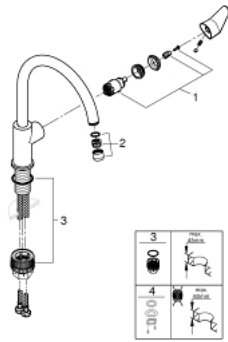

## 31 536 001 SINGLE-LEVER SINK MIXER 1/2"

### PRODUCT DESCRIPTION

- high spout
- monobloc installation
- **GROHE StarLight** chrome finish
- GROHE Longlife 28 mm ceramic cartridge
- **GROHE Zero** isolated inner water ways - lead and nickel free within the tap
- spout with mousseur
- swivel tubular spout
- swivel area 360°
- flexible connection hoses
- **GROHE FastFixation Plus** ultra fast and simple installation - no tools needed
- for installation on a 60 mm worktop fixation set 48 384 000 is needed

31 536 001 **SINGLE-LEVER SINK MIXER 1/2"**

31 536 001 **SINGLE-LEVER SINK MIXER 1/2"**

**SPARE PARTS**

- 1: Cartridge (Order-nr. 46963000)
- 2: Flow restrictor (Order-nr. 13967000)
- 3: Mounting set (Order-nr. 48477000)
- 4: Shank fastening assembly (Order-nr. 48384000)\*