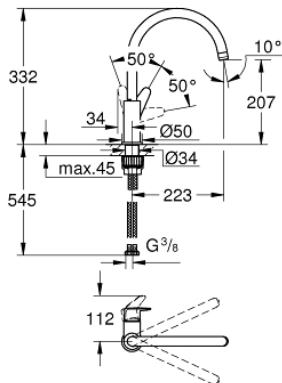

## 31 536 001 SINGLE-LEVER SINK MIXER 1/2"

### PRODUCT DESCRIPTION

- high spout
- monobloc installation
- **GROHE StarLight** chrome finish
- GROHE Longlife 28 mm ceramic cartridge
- **GROHE Zero** isolated inner water ways - lead and nickel free within the tap
- spout with mousseur
- swivel tubular spout
- swivel area 360°
- flexible connection hoses
- **GROHE FastFixation Plus** ultra fast and simple installation - no tools needed
- for installation on a 60 mm worktop fixation set 48 384 000 is needed

31 536 001 **SINGLE-LEVER SINK MIXER 1/2"**

31 536 001 **SINGLE-LEVER SINK MIXER 1/2"**

**SPARE PARTS**

- 1: Cartridge (Order-nr. 46963000)
- 2: Flow restrictor (Order-nr. 13967000)
- 3: Mounting set (Order-nr. 48477000)
- 4: Shank fastening assembly (Order-nr. 48384000)\*