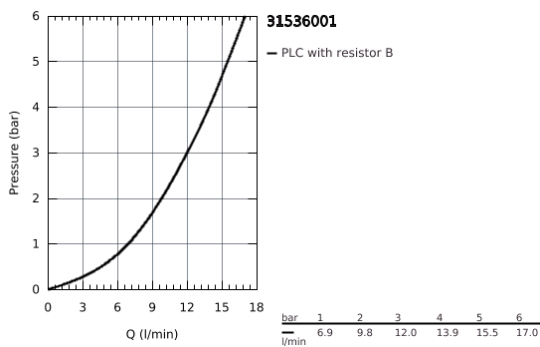

## 31 536 001 SINGLE-LEVER SINK MIXER 1/2"

### PRODUCT DESCRIPTION

- high spout
- monobloc installation
- **GROHE StarLight** chrome finish
- GROHE Longlife 28 mm ceramic cartridge
- **GROHE Zero** isolated inner water ways - lead and nickel free within the tap
- spout with mousseur
- swivel tubular spout
- swivel area 360°
- flexible connection hoses
- **GROHE FastFixation Plus** ultra fast and simple installation - no tools needed
- for installation on a 60 mm worktop fixation set 48 384 000 is needed