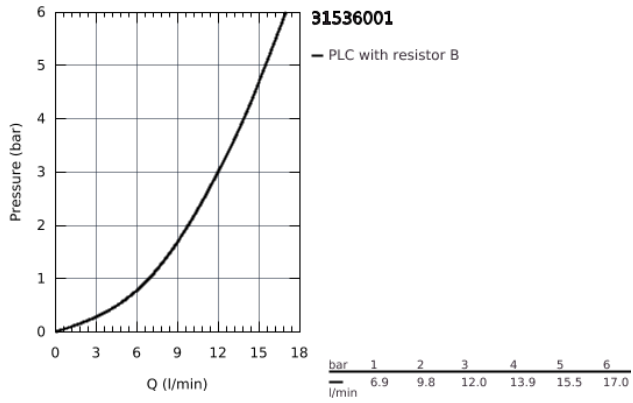

31 536 001 **SINGLE-LEVER SINK MIXER 1/2"**