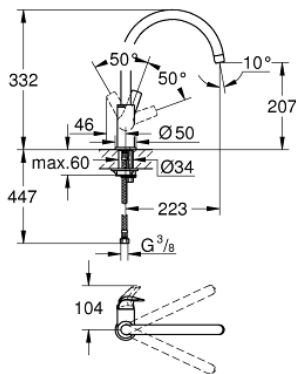

31 536 000 **SINGLE-LEVER SINK MIXER 1/2"**

PRODUCT DESCRIPTION

- high spout
- monobloc installation
- **GROHE StarLight** finish
- GROHE Longlife 28 mm ceramic cartridge
- spout with mousseur
- swivel tubular spout
- swivel area 360°
- flexible connection hoses
- rapid installation system
- min. recommended pressure 0.2 bar

31 536 000 **SINGLE-LEVER SINK MIXER 1/2"**

31 536 000 **SINGLE-LEVER SINK MIXER 1/2"**

SPARE PARTS

- 1: Lever (Order-nr. 46777000)
- 2: Cartridge (Order-nr. 46580000)
- 3: Flow restrictor (Order-nr. 13928000)
- 4: Shank mounting kit (Order-nr. 46249000)
- 5: retaining ring (Order-nr. 46715000)
- 6: Shield for cross handle (Order-nr. 46581000)
- 7: Mounting wrench (Order-nr. 19017000)*