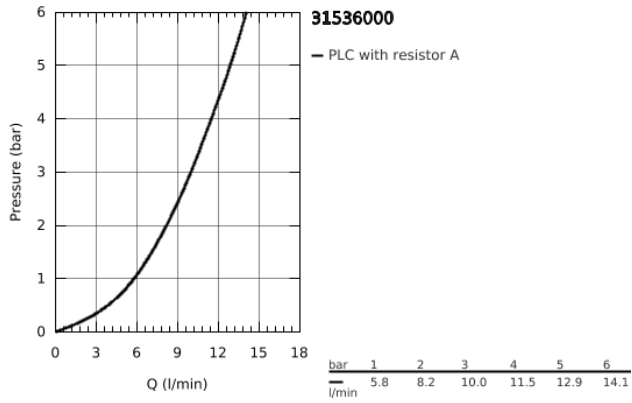

31 536 000 **SINGLE-LEVER SINK MIXER 1/2"**

PRODUCT DESCRIPTION

- high spout
- monobloc installation
- **GROHE StarLight** finish
- GROHE Longlife 28 mm ceramic cartridge
- spout with mousseur
- swivel tubular spout
- swivel area 360°
- flexible connection hoses
- rapid installation system
- min. recommended pressure 0.2 bar

31 536 000 **SINGLE-LEVER SINK MIXER 1/2"**

31 536 000 **SINGLE-LEVER SINK MIXER 1/2"**

SPARE PARTS

- 1: Lever (Order-nr. 46777000)
- 2: Cartridge (Order-nr. 46580000)
- 3: Flow restrictor (Order-nr. 13928000)
- 4: Shank mounting kit (Order-nr. 46249000)
- 5: retaining ring (Order-nr. 46715000)
- 6: Shield for cross handle (Order-nr. 46581000)
- 7: Mounting wrench (Order-nr. 19017000)*