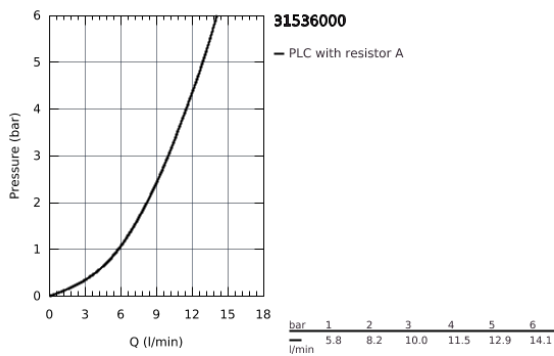

31 536 000 **SINGLE-LEVER SINK MIXER 1/2"**

PRODUCT DESCRIPTION

- high spout
- monobloc installation
- **GROHE StarLight** finish
- GROHE Longlife 28 mm ceramic cartridge
- spout with mousseur
- swivel tubular spout
- swivel area 360°
- flexible connection hoses
- rapid installation system
- min. recommended pressure 0.2 bar

31 536 000 **SINGLE-LEVER SINK MIXER 1/2"**

31 536 000 **SINGLE-LEVER SINK MIXER 1/2"**

SPARE PARTS

- 1: Lever (Order-nr. 46777000)
- 2: Cartridge (Order-nr. 46580000)
- 3: Flow restrictor (Order-nr. 13928000)
- 4: Shank mounting kit (Order-nr. 46249000)
- 5: retaining ring (Order-nr. 46715000)
- 6: Shield for cross handle (Order-nr. 46581000)
- 7: Mounting wrench (Order-nr. 19017000)*