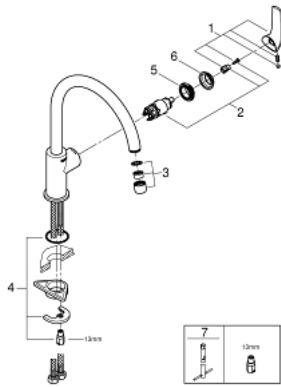

31 536 000 **SINGLE-LEVER SINK MIXER 1/2"**

PRODUCT DESCRIPTION

- high spout
- monobloc installation
- **GROHE StarLight** finish
- GROHE Longlife 28 mm ceramic cartridge
- spout with mousseur
- swivel tubular spout
- swivel area 360°
- flexible connection hoses
- rapid installation system
- min. recommended pressure 0.2 bar

31 536 000 **SINGLE-LEVER SINK MIXER 1/2"**

31 536 000 **SINGLE-LEVER SINK MIXER 1/2"**

SPARE PARTS

- 1: Lever (Order-nr. 46777000)
- 2: Cartridge (Order-nr. 46580000)
- 3: Flow restrictor (Order-nr. 13928000)
- 4: Shank mounting kit (Order-nr. 46249000)
- 5: retaining ring (Order-nr. 46715000)
- 6: Shield for cross handle (Order-nr. 46581000)
- 7: Mounting wrench (Order-nr. 19017000)*