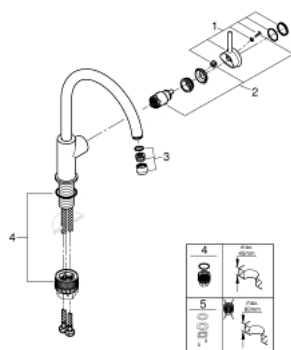

31 535 001 SINGLE-LEVER SINK MIXER 1/2"

PRODUCT DESCRIPTION

- high spout
- monobloc installation
- **GROHE StarLight** chrome finish
- GROHE Longlife 28 mm ceramic cartridge
- **GROHE Zero** isolated inner water ways - lead and nickel free within the tap
- spout with mousseur
- swivel tubular spout
- swivel area 360°
- flexible connection hoses
- **GROHE FastFixation Plus** ultra fast and simple installation - no tools needed
- for installation on a 60 mm worktop fixation set 48 384 000 is needed

31 535 001 **SINGLE-LEVER SINK MIXER 1/2"**

31 535 001 SINGLE-LEVER SINK MIXER 1/2"

SPARE PARTS

- 1: Lever (Order-nr. 46814000)
 - 2: Cartridge (Order-nr. 46963000)
 - 3: Flow restrictor (Order-nr. 13967000)
 - 4: Mounting set (Order-nr. 48477000)
 - 5: Shank fastening assembly (Order-nr. 48384000)*
- * Optional accessories