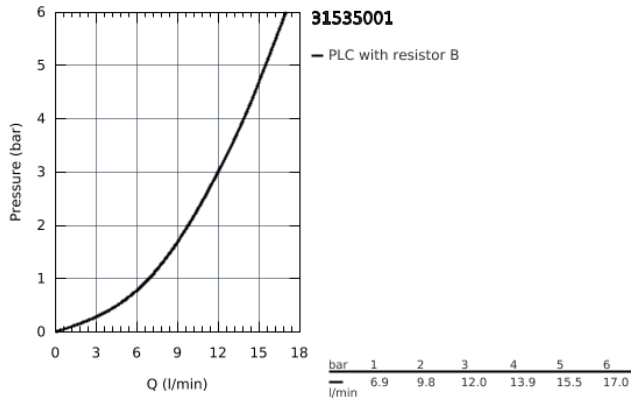

31 535 001 SINGLE-LEVER SINK MIXER 1/2"

PRODUCT DESCRIPTION

- high spout
- monobloc installation
- **GROHE StarLight** chrome finish
- GROHE Longlife 28 mm ceramic cartridge
- **GROHE Zero** isolated inner water ways - lead and nickel free within the tap
- spout with mousseur
- swivel tubular spout
- swivel area 360°
- flexible connection hoses
- **GROHE FastFixation Plus** ultra fast and simple installation - no tools needed
- for installation on a 60 mm worktop fixation set 48 384 000 is needed

31 535 001 **SINGLE-LEVER SINK MIXER 1/2"**

31 535 001 SINGLE-LEVER SINK MIXER 1/2"

SPARE PARTS

- 1: Lever (Order-nr. 46814000)
 - 2: Cartridge (Order-nr. 46963000)
 - 3: Flow restrictor (Order-nr. 13967000)
 - 4: Mounting set (Order-nr. 48477000)
 - 5: Shank fastening assembly (Order-nr. 48384000)*
- * Optional accessories