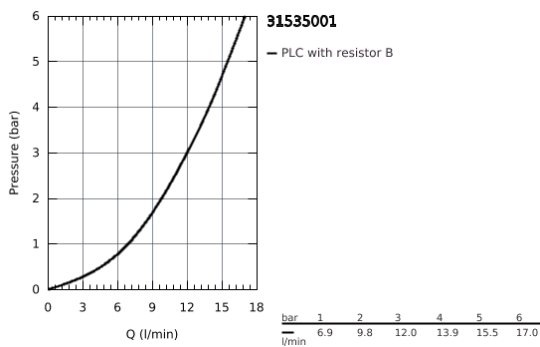

31 535 001 SINGLE-LEVER SINK MIXER 1/2"

PRODUCT DESCRIPTION

- high spout
- monobloc installation
- **GROHE StarLight** chrome finish
- GROHE Longlife 28 mm ceramic cartridge
- **GROHE Zero** isolated inner water ways - lead and nickel free within the tap
- spout with mousseur
- swivel tubular spout
- swivel area 360°
- flexible connection hoses
- **GROHE FastFixation Plus** ultra fast and simple installation - no tools needed
- for installation on a 60 mm worktop fixation set 48 384 000 is needed

31 535 001 **SINGLE-LEVER SINK MIXER 1/2"**

31 535 001 SINGLE-LEVER SINK MIXER 1/2"

SPARE PARTS

- 1: Lever (Order-nr. 46814000)
 - 2: Cartridge (Order-nr. 46963000)
 - 3: Flow restrictor (Order-nr. 13967000)
 - 4: Mounting set (Order-nr. 48477000)
 - 5: Shank fastening assembly (Order-nr. 48384000)*
- * Optional accessories