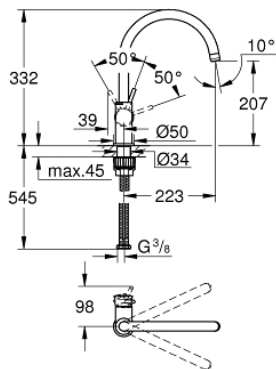

31 535 001 SINGLE-LEVER SINK MIXER 1/2"

PRODUCT DESCRIPTION

- high spout
- monobloc installation
- **GROHE StarLight** chrome finish
- GROHE Longlife 28 mm ceramic cartridge
- **GROHE Zero** isolated inner water ways - lead and nickel free within the tap
- spout with mousseur
- swivel tubular spout
- swivel area 360°
- flexible connection hoses
- **GROHE FastFixation Plus** ultra fast and simple installation - no tools needed
- for installation on a 60 mm worktop fixation set 48 384 000 is needed

31 535 001 **SINGLE-LEVER SINK MIXER 1/2"**

31 535 001 SINGLE-LEVER SINK MIXER 1/2"

SPARE PARTS

- 1: Lever (Order-nr. 46814000)
 - 2: Cartridge (Order-nr. 46963000)
 - 3: Flow restrictor (Order-nr. 13967000)
 - 4: Mounting set (Order-nr. 48477000)
 - 5: Shank fastening assembly (Order-nr. 48384000)*
- * Optional accessories