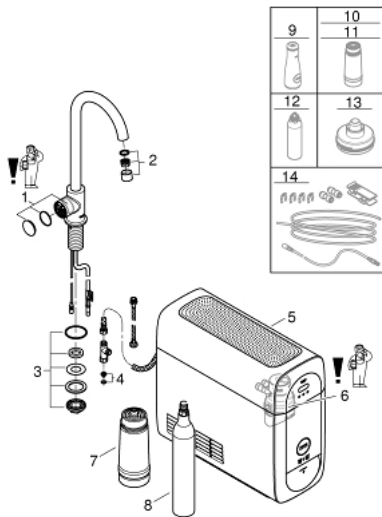

31 498 AL1 GROHE BLUE HOME MONO STARTER KIT

SPARE PARTS

1. 1: Operating unit (Order-nr. 46958AL0)
   - 2: Flow restrictor (Order-nr. 46895AL0)
   - 3: Screw coupling (Order-nr. 48201000)
   - 4: Strainer (Order-nr. 47576000)
   - 5: Cooler (Order-nr. 40711001)
   - 6: Filter Head (Order-nr. 48344000)
   - 7: Filter S-Size (Order-nr. 40404001)
   - 8: Starter kit 425 g CO₂ bottles (4 pieces) (Order-nr. 40422000)
   - 9: Glass carafe (Order-nr. 40405000)*
   - 10: Activated carbon filter (Order-nr. 40547001)*
   - 11: Magnesium+ Filter (Order-nr. 40691001)*
   - 12: Cleaning cartridge (Order-nr. 40434001)*
   - 13: Cleaning cartridge adapter (Order-nr. 40694000)*
   - 14: Extension set (Order-nr. 40843000)*
2. Optional accessories