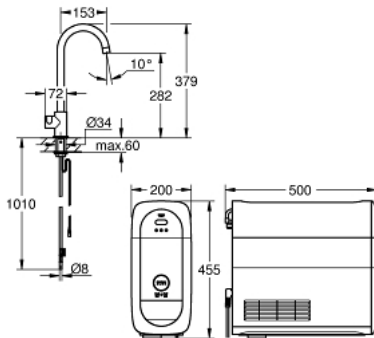

31 498 A01 GROHE BLUE HOME MONO STARTER KIT

PRODUCT DESCRIPTION

- Consisting of:
- GROHE Blue Home Mono faucet with filter function
- monobloc installation
- C-spout
- touch operated for 3 types of filtered and chilled water
- still, medium, sparkling
- **GROHE StarLight** finish
- swivel tubular spout
- swivel area 150°
- GROHE Blue Home cooler
- delivers 3 liters of chilled water per hour
- 180 Watt cooling unit, 230 V, 50 Hz
- sound level in standby 44 dB(A)
- type of protection IP 21
- CE approved
- requires ventilation holes in the bottom of the kitchen cabinet
- software set-up and monitoring of filter and CO2 capacity possible via GROHE Ondus app
- with Bluetooth 4.0* and WIFI interface for wireless data communication
- for Apple** and Android devices
- Bluetooth range (max. 10 m) varies depending on materials used and walls between transmitter and receiver
- adjustable for GROHE Blue filter S-Size, GROHE Blue activated carbon filter and GROHE Blue magnesium + zinc filter
- GROHE Blue filter S-Size, filter head with flexible water hardness adjustment
- for regions with water hardness of more than 9° dKH
- for regions with water hardness below 9° dKH please order activated carbon filter 40 547 001
- **GROHE Blue** 425 g CO2 bottle
-
- **System requirements: Apple**
- iPhone with iOS 9.0 or higher
-
- **System requirements Android**
- ...