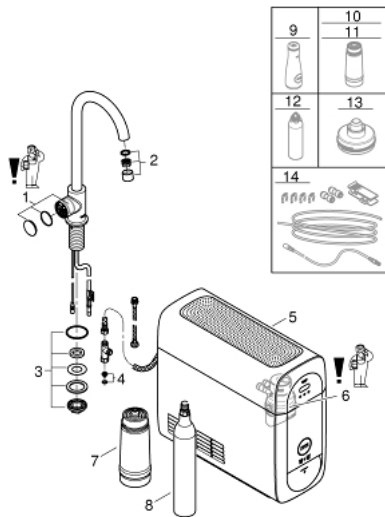

31 498 001 GROHE BLUE HOME MONO STARTER KIT

SPARE PARTS

1. 1: Operating unit (Order-nr. 46958000)
   - 2: Flow restrictor (Order-nr. 46895000)
   - 3: Screw coupling (Order-nr. 48201000)
   - 4: Strainer (Order-nr. 47576000)
   - 5: Cooler (Order-nr. 40711001)
   - 6: Filter Head (Order-nr. 48344000)
   - 7: Filter S-Size (Order-nr. 40404001)
   - 8: Starter kit 425 g CO₂ bottles (4 pieces) (Order-nr. 40422000)
   - 9: Glass carafe (Order-nr. 40405000)*
   - 10: Activated carbon filter (Order-nr. 40547001)*
   - 11: Magnesium+ Filter (Order-nr. 40691001)*
   - 12: Cleaning cartridge (Order-nr. 40434001)*
   - 13: Cleaning cartridge adapter (Order-nr. 40694000)*
   - 14: Extension set (Order-nr. 40843000)*
2. Optional accessories