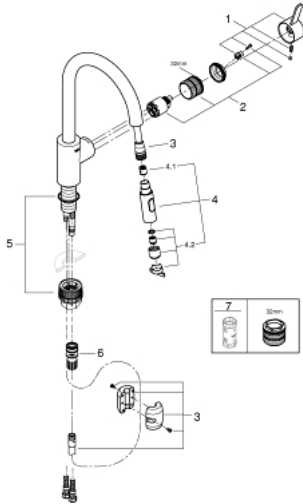

31 481 001 EUROSMART COSMOPOLITAN SINGLE-LEVER SINK MIXER 1/2"

PRODUCT DESCRIPTION

- high spout
 - monobloc installation
 - **GROHE StarLight** chrome finish
 - **GROHE SilkMove** 35 mm ceramic cartridge
 - **GROHE EasyDock** guarantees easy retraction and smooth docking back to the starting position
 - **GROHE Zero** isolated inner water ways - lead and nickel free within the tap
 - pull-out dual spray
 - diverter: laminar spray/SpeedClean shower jet
 - adjustable flow rate limiter
 - swivel tubular spout
 - swivel area 360°
 - protected against backflow
-
- flexible connection hoses
-
- **GROHE FastFixation** rapid installation system

31 481 001 **EUROSMART COSMOPOLITAN SINGLE-LEVER SINK MIXER 1/2"**

31 481 001 **EUROSMART COSMOPOLITAN SINGLE-LEVER SINK MIXER 1/2"**

SPARE PARTS

- 1: Lever (Order-nr. 46683000)
 - 2: Cartridge (Order-nr. 46374000)
 - 3: Shower hose (Order-nr. 48293000)
 - 4: Hand shower (Order-nr. 48416000)
 - 4.1: Non-return valve (Order-nr. 08565000)
 - 4.2: Flow straightener (Order-nr. 48347000)
 - 5: Mounting set (Order-nr. 48477000)
 - 6: Coupling piece (Order-nr. 46338000)
 - 6.1: O-ring $\varnothing 10 \times \varnothing 2,2$ (Order-nr. 0057500M)
 - 7: Socket Spanner (Order-nr. 19332000)*
- * Optional accessories