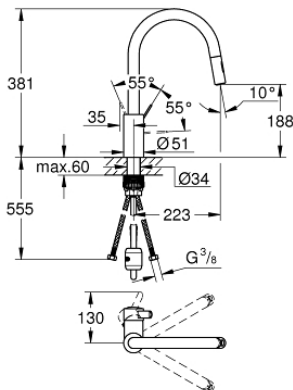

31 481 001 EUROSMART COSMOPOLITAN SINGLE-LEVER SINK MIXER 1/2"

PRODUCT DESCRIPTION

- high spout
 - monobloc installation
 - **GROHE StarLight** chrome finish
 - **GROHE SilkMove** 35 mm ceramic cartridge
 - **GROHE EasyDock** guarantees easy retraction and smooth docking back to the starting position
 - **GROHE Zero** isolated inner water ways - lead and nickel free within the tap
 - pull-out dual spray
 - diverter: laminar spray/SpeedClean shower jet
 - adjustable flow rate limiter
 - swivel tubular spout
 - swivel area 360°
 - protected against backflow
-
- flexible connection hoses
-
- **GROHE FastFixation** rapid installation system

31 481 001 **EUROSMART COSMOPOLITAN SINGLE-LEVER SINK MIXER 1/2"**

31 481 001 **EUROSMART COSMOPOLITAN SINGLE-LEVER SINK MIXER 1/2"**

SPARE PARTS

- 1: Lever (Order-nr. 46683000)
 - 2: Cartridge (Order-nr. 46374000)
 - 3: Shower hose (Order-nr. 48293000)
 - 4: Hand shower (Order-nr. 48416000)
 - 4.1: Non-return valve (Order-nr. 08565000)
 - 4.2: Flow straightener (Order-nr. 48347000)
 - 5: Mounting set (Order-nr. 48477000)
 - 6: Coupling piece (Order-nr. 46338000)
 - 6.1: O-ring $\varnothing 10 \times \varnothing 2,2$ (Order-nr. 0057500M)
 - 7: Socket Spanner (Order-nr. 19332000)*
- * Optional accessories