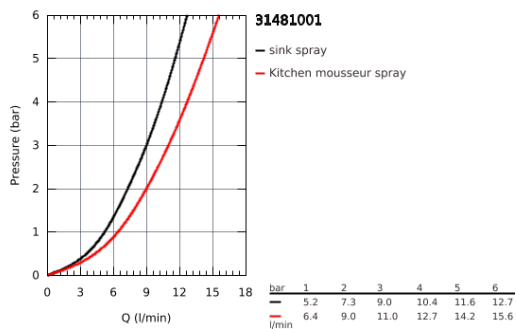

31 481 001 EUROSMART COSMOPOLITAN SINGLE-LEVER SINK MIXER 1/2"

PRODUCT DESCRIPTION

- high spout
 - monobloc installation
 - **GROHE StarLight** chrome finish
 - **GROHE SilkMove** 35 mm ceramic cartridge
 - **GROHE EasyDock** guarantees easy retraction and smooth docking back to the starting position
 - **GROHE Zero** isolated inner water ways - lead and nickel free within the tap
 - pull-out dual spray
 - diverter: laminar spray/SpeedClean shower jet
 - adjustable flow rate limiter
 - swivel tubular spout
 - swivel area 360°
 - protected against backflow
-
- flexible connection hoses
-
- **GROHE FastFixation** rapid installation system

31 481 001 **EUROSMART COSMOPOLITAN SINGLE-LEVER SINK MIXER 1/2"**

31 481 001 **EUROSMART COSMOPOLITAN SINGLE-LEVER SINK MIXER 1/2"**

SPARE PARTS

- 1: Lever (Order-nr. 46683000)
 - 2: Cartridge (Order-nr. 46374000)
 - 3: Shower hose (Order-nr. 48293000)
 - 4: Hand shower (Order-nr. 48416000)
 - 4.1: Non-return valve (Order-nr. 08565000)
 - 4.2: Flow straightener (Order-nr. 48347000)
 - 5: Mounting set (Order-nr. 48477000)
 - 6: Coupling piece (Order-nr. 46338000)
 - 6.1: O-ring $\varnothing 10 \times \varnothing 2,2$ (Order-nr. 0057500M)
 - 7: Socket Spanner (Order-nr. 19332000)*
- * Optional accessories