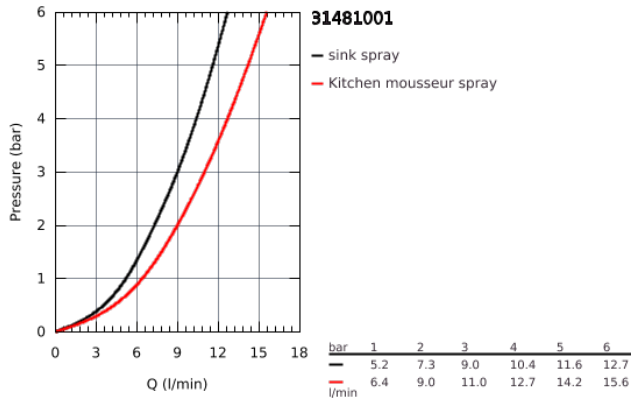

31 481 001 EUROSMART COSMOPOLITAN SINGLE-LEVER SINK MIXER 1/2"

PRODUCT DESCRIPTION

- high spout
 - monobloc installation
 - **GROHE StarLight** chrome finish
 - **GROHE SilkMove** 35 mm ceramic cartridge
 - **GROHE EasyDock** guarantees easy retraction and smooth docking back to the starting position
 - **GROHE Zero** isolated inner water ways - lead and nickel free within the tap
 - pull-out dual spray
 - diverter: laminar spray/SpeedClean shower jet
 - adjustable flow rate limiter
 - swivel tubular spout
 - swivel area 360°
 - protected against backflow
-
- flexible connection hoses
-
- **GROHE FastFixation** rapid installation system

31 481 001 **EUROSMART COSMOPOLITAN SINGLE-LEVER SINK MIXER 1/2"**

31 481 001 **EUROSMART COSMOPOLITAN SINGLE-LEVER SINK MIXER 1/2"**

SPARE PARTS

- 1: Lever (Order-nr. 46683000)
 - 2: Cartridge (Order-nr. 46374000)
 - 3: Shower hose (Order-nr. 48293000)
 - 4: Hand shower (Order-nr. 48416000)
 - 4.1: Non-return valve (Order-nr. 08565000)
 - 4.2: Flow straightener (Order-nr. 48347000)
 - 5: Mounting set (Order-nr. 48477000)
 - 6: Coupling piece (Order-nr. 46338000)
 - 6.1: O-ring $\varnothing 10 \times \varnothing 2,2$ (Order-nr. 0057500M)
 - 7: Socket Spanner (Order-nr. 19332000)*
- * Optional accessories