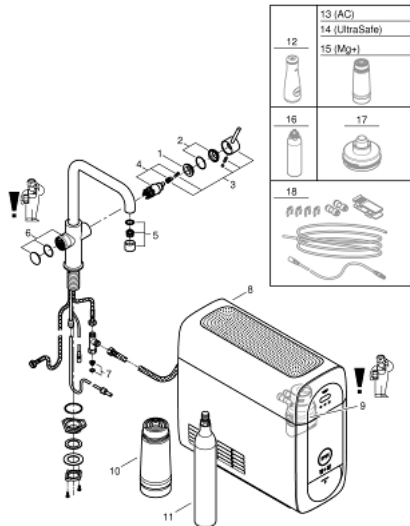

31 456 DC1 GROHE BLUE HOME U-SPOUT

SPARE PARTS

- 1: retaining ring (Order-nr. 07419000)
 - 2: Shield for cross handle (Order-nr. 46581DC0)
 - 3: Lever (Order-nr. 46957DC0)
 - 4: Cartridge (Order-nr. 46580000)
 - 5: Flow control (Order-nr. 48343DC0)
 - 6: Operating unit (Order-nr. 46958DC0)
 - 7: Strainer (Order-nr. 47576000)
 - 8: Cooler (Order-nr. 40711001)
 - 9: Filter Head (Order-nr. 48344000)
 - 10: Filter S-Size (Order-nr. 40404001)
 - 11: Starter kit 425 g CO₂ bottles (4 pieces) (Order-nr. 40422000)
 - 12: Glass carafe (Order-nr. 40405000)*
 - 13: Activated carbon filter (Order-nr. 40547001)*
 - 14: UltraSafe filter (Order-nr. 40575001)*
 - 15: Magnesium+ Filter (Order-nr. 40691001)*
 - 16: Cleaning cartridge (Order-nr. 40434001)*
 - 17: Cleaning cartridge adapter (Order-nr. 40694000)*
 - 18: Extension set (Order-nr. 40843000)*
- * Optional accessories