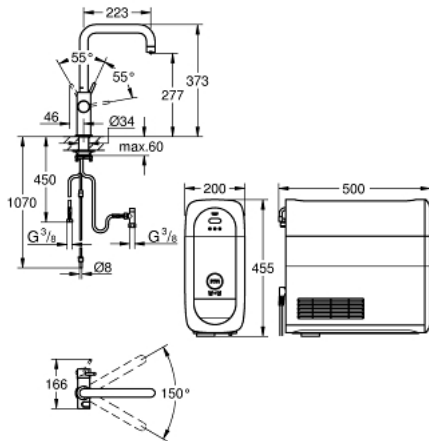

31 456 DC1 GROHE BLUE HOME U-SPOUT

PRODUCT DESCRIPTION

- Consisting of:
- GROHE Blue Home single-lever sink mixer with filter function
- monobloc installation
- U spout
- touch operated for 3 types of filtered and chilled water
- still, medium, sparkling
- **GROHE StarLight** finish
- 28 mm ceramic cartridge
- with **GROHE SilkMove**
- swivel tubular spout
- swivel area 150°
- separate inner water ways for filtered and non-filtered water
- flexible connection hoses
- GROHE Blue Home cooler
- delivers 3 liters of chilled sparkling water per hour
- 180 Watt cooling unit, 230 V, 50 Hz
- sound level in standby 44 dB(A)
- type of protection IP 21
- CE approved
- requires ventilation holes in the bottom of the kitchen cabinet
- software set-up and monitoring of filter and CO2 capacity possible via GROHE Ondus app
- with Bluetooth 4.0* and WIFI interface for wireless data communication
- for Apple** and Android devices
- Bluetooth range (max. 10 m) varies depending on materials used and walls between transmitter and receiver
- adjustable for GROHE Blue filter S-Size, GROHE Blue activated carbon filter and GROHE Blue magnesium + zinc filter
- GROHE Blue filter S-Size, filter head with flexible water hardness adjustment
- for regions with water hardness of more than 9° dKH
- for regions with water hardness below 9° dKH please order activated carbon filter 40 547 001
- **GROHE Blue** 425 g CO2 bottle
-
- **System requirements: Apple**