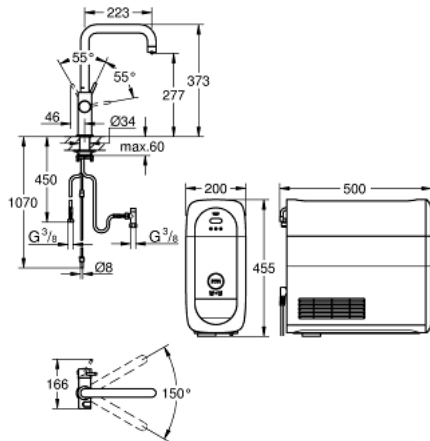

31 456 DC0 GROHE BLUE HOME U-SPOUT

PRODUCT DESCRIPTION

- Consisting of:
- GROHE Blue Home single-lever sink mixer with filter function
- monobloc installation
- U spout
- touch operated for 3 types of filtered and chilled water
- still, medium, sparkling
- **GROHE StarLight** finish
- 28 mm ceramic cartridge
- with **GROHE SilkMove**
- swivel tubular spout
- swivel area 150°
- separate inner water ways for filtered and non-filtered water
- flexible connection hoses
- GROHE Blue Home cooler
- delivers 3 liters of chilled water per hour
- 180 Watt cooling unit, 230 V, 50 Hz
- type of protection IP 21
- CE approved
- requires ventilation holes in the bottom of the kitchen cabinet
- adjustable for GROHE Blue filter S-Size, GROHE Blue activated carbon filter and GROHE Blue magnesium + zinc filter
- GROHE Blue filter S-Size, filter head with flexible water hardness adjustment
- for regions with water hardness of more than 9° dKH
- for regions with water hardness below 9° dKH please order activated carbon filter 40 547 001
- **GROHE Blue** 425 g CO2 bottle

31 456 DC0 GROHE BLUE HOME U-SPOUT

SPARE PARTS

- 1: retaining ring (Order-nr. 07419000)
 - 2: Shield for cross handle (Order-nr. 46581DC0)
 - 3: Lever (Order-nr. 46957DC0)
 - 4: Cartridge (Order-nr. 46580000)
 - 5: Flow control (Order-nr. 48343DC0)
 - 6: Operating unit (Order-nr. 46958DC0)
 - 7: Strainer (Order-nr. 47576000)
 - 8: Cooler (Order-nr. 40711000)
 - 9: Filter Head (Order-nr. 48344000)
 - 10: Filter S-Size (Order-nr. 40404001)
 - 11: Starter kit 425 g CO₂ bottles (4 pieces) (Order-nr. 40422000)
 - 12: Glass carafe (Order-nr. 40405000)*
 - 13: Activated carbon filter (Order-nr. 40547001)*
 - 14: Magnesium+ Filter (Order-nr. 40691001)*
 - 15: Cleaning cartridge (Order-nr. 40434001)*
 - 16: Cleaning cartridge adapter (Order-nr. 40694000)*
 - 17: Extension set (Order-nr. 40843000)*
- * Optional accessories