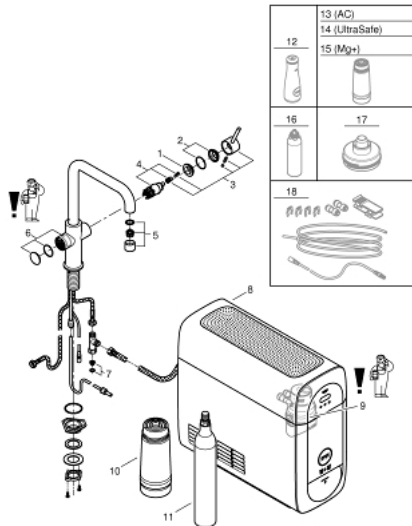

31 456 DC0 GROHE BLUE HOME U-SPOUT

PRODUCT DESCRIPTION

- Consisting of:
- GROHE Blue Home single-lever sink mixer with filter function
- monobloc installation
- U spout
- touch operated for 3 types of filtered and chilled water
- still, medium, sparkling
- **GROHE StarLight** finish
- 28 mm ceramic cartridge
- with **GROHE SilkMove**
- swivel tubular spout
- swivel area 150°
- separate inner water ways for filtered and non-filtered water
- flexible connection hoses
- GROHE Blue Home cooler
- delivers 3 liters of chilled water per hour
- 180 Watt cooling unit, 230 V, 50 Hz
- type of protection IP 21
- CE approved
- requires ventilation holes in the bottom of the kitchen cabinet
- adjustable for GROHE Blue filter S-Size, GROHE Blue activated carbon filter and GROHE Blue magnesium + zinc filter
- GROHE Blue filter S-Size, filter head with flexible water hardness adjustment
- for regions with water hardness of more than 9° dKH
- for regions with water hardness below 9° dKH please order activated carbon filter 40 547 001
- **GROHE Blue** 425 g CO2 bottle

31 456 DC0 GROHE BLUE HOME U-SPOUT

SPARE PARTS

- 1: retaining ring (Order-nr. 07419000)
 - 2: Shield for cross handle (Order-nr. 46581DC0)
 - 3: Lever (Order-nr. 46957DC0)
 - 4: Cartridge (Order-nr. 46580000)
 - 5: Flow control (Order-nr. 48343DC0)
 - 6: Operating unit (Order-nr. 46958DC0)
 - 7: Strainer (Order-nr. 47576000)
 - 8: Cooler (Order-nr. 40711000)
 - 9: Filter Head (Order-nr. 48344000)
 - 10: Filter S-Size (Order-nr. 40404001)
 - 11: Starter kit 425 g CO₂ bottles (4 pieces) (Order-nr. 40422000)
 - 12: Glass carafe (Order-nr. 40405000)*
 - 13: Activated carbon filter (Order-nr. 40547001)*
 - 14: Magnesium+ Filter (Order-nr. 40691001)*
 - 15: Cleaning cartridge (Order-nr. 40434001)*
 - 16: Cleaning cartridge adapter (Order-nr. 40694000)*
 - 17: Extension set (Order-nr. 40843000)*
- * Optional accessories