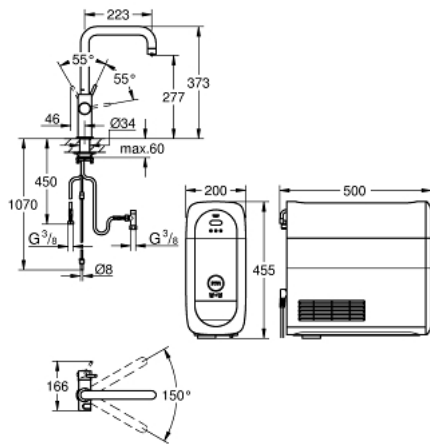

31 456 001 GROHE BLUE HOME U-SPOUT

PRODUCT DESCRIPTION

- Consisting of:
- GROHE Blue Home single-lever sink mixer with filter function
- monobloc installation
- U spout
- touch operated for 3 types of filtered and chilled water
- still, medium, sparkling
- **GROHE StarLight** finish
- 28 mm ceramic cartridge
- with **GROHE SilkMove**
- swivel tubular spout
- swivel area 150°
- separate inner water ways for filtered and non-filtered water
- flexible connection hoses
- GROHE Blue Home cooler
- delivers 3 liters of chilled sparkling water per hour
- 180 Watt cooling unit, 230 V, 50 Hz
- sound level in standby 44 dB(A)
- type of protection IP 21
- CE approved
- requires ventilation holes in the bottom of the kitchen cabinet
- software set-up and monitoring of filter and CO2 capacity possible via GROHE Ondus app
- with Bluetooth 4.0* and WIFI interface for wireless data communication
- for Apple** and Android devices
- Bluetooth range (max. 10 m) varies depending on materials used and walls between transmitter and receiver
- adjustable for GROHE Blue filter S-Size, GROHE Blue activated carbon filter and GROHE Blue magnesium + zinc filter
- GROHE Blue filter S-Size, filter head with flexible water hardness adjustment
- for regions with water hardness of more than 9° dKH
- for regions with water hardness below 9° dKH please order activated carbon filter 40 547 001
- **GROHE Blue** 425 g CO2 bottle
-
- **System requirements: Apple**