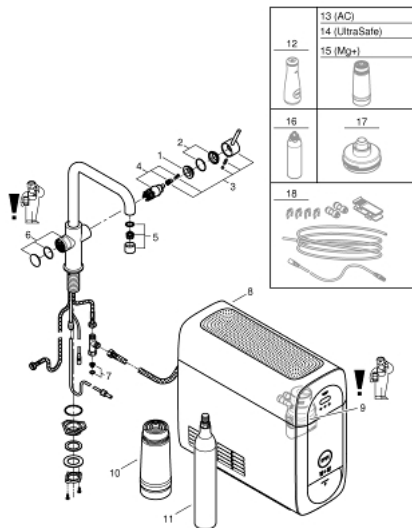

31 456 001 GROHE BLUE HOME U-SPOUT

SPARE PARTS

- 1: retaining ring (Order-nr. 07419000)
 - 2: Shield for cross handle (Order-nr. 46581000)
 - 3: Lever (Order-nr. 46957000)
 - 4: Cartridge (Order-nr. 46580000)
 - 5: Flow control (Order-nr. 48343000)
 - 6: Operating unit (Order-nr. 46958000)
 - 7: Strainer (Order-nr. 47576000)
 - 8: Cooler (Order-nr. 40711001)
 - 9: Filter Head (Order-nr. 48344000)
 - 10: Filter S-Size (Order-nr. 40404001)
 - 10: Starter kit 425 g CO₂ bottles (4 pieces) (Order-nr. 40422000)
 - 12: Glass carafe (Order-nr. 40405000)*
 - 13: Activated carbon filter (Order-nr. 40547001)*
 - 14: UltraSafe filter (Order-nr. 40575001)*
 - 15: Magnesium+ Filter (Order-nr. 40691001)*
 - 16: Cleaning cartridge (Order-nr. 40434001)*
 - 17: Cleaning cartridge adapter (Order-nr. 40694000)*
 - 18: Extension set (Order-nr. 40843000)*
- * Optional accessories