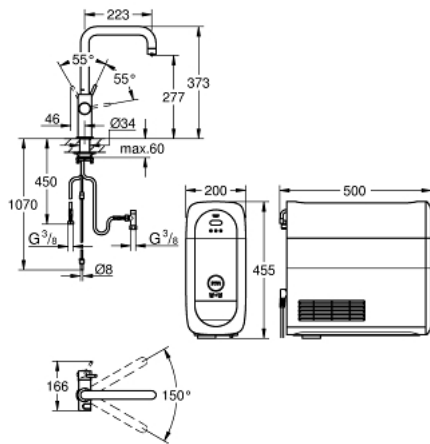

### PRODUCT DESCRIPTION

- Consisting of:
- GROHE Blue Home single-lever sink mixer with filter function
- monobloc installation
- U spout
- touch operated for 3 types of filtered and chilled water
- still, medium, sparkling
- **GROHE StarLight** finish
- 28 mm ceramic cartridge
- with **GROHE SilkMove**
- swivel tubular spout
- swivel area 150°
- separate inner water ways for filtered and non-filtered water
- flexible connection hoses
- GROHE Blue Home cooler
- delivers 3 liters of chilled water per hour
- 180 Watt cooling unit, 230 V, 50 Hz
- type of protection IP 21
- CE approved
- requires ventilation holes in the bottom of the kitchen cabinet
- adjustable for GROHE Blue filter S-Size, GROHE Blue activated carbon filter and GROHE Blue magnesium + zinc filter
- GROHE Blue filter S-Size, filter head with flexible water hardness adjustment
- for regions with water hardness of more than 9° dKH
- for regions with water hardness below 9° dKH please order activated carbon filter 40 547 001
- **GROHE Blue** 425 g CO2 bottle

### SPARE PARTS

- 1: retaining ring (Order-nr. 07419000)
  - 2: Shield for cross handle (Order-nr. 46581000)
  - 3: Lever (Order-nr. 46957000)
  - 4: Cartridge (Order-nr. 46580000)
  - 5: Flow control (Order-nr. 48343000)
  - 6: Operating unit (Order-nr. 46958000)
  - 7: Strainer (Order-nr. 47576000)
  - 8: Cooler (Order-nr. 40711000)
  - 9: Filter Head (Order-nr. 48344000)
  - 10: Filter S-Size (Order-nr. 40404001)
  - 11: Starter kit 425 g CO<sub>2</sub> bottles (4 pieces) (Order-nr. 40422000)
  - 12: Glass carafe (Order-nr. 40405000)\*
  - 13: Activated carbon filter (Order-nr. 40547001)\*
  - 14: Magnesium+ Filter (Order-nr. 40691001)\*
  - 15: Cleaning cartridge (Order-nr. 40434001)\*
  - 16: Cleaning cartridge adapter (Order-nr. 40694000)\*
  - 17: Extension set (Order-nr. 40843000)\*
- \* Optional accessories