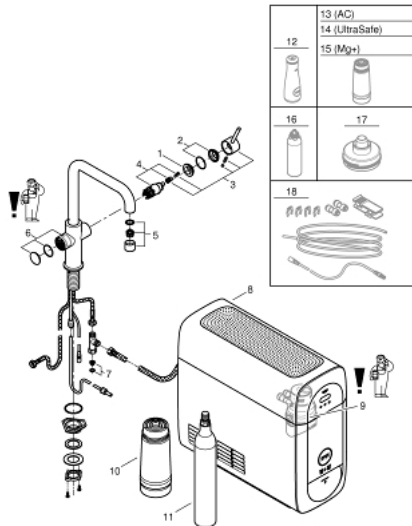

### PRODUCT DESCRIPTION

- Consisting of:
- GROHE Blue Home single-lever sink mixer with filter function
- monobloc installation
- U spout
- touch operated for 3 types of filtered and chilled water
- still, medium, sparkling
- **GROHE StarLight** finish
- 28 mm ceramic cartridge
- with **GROHE SilkMove**
- swivel tubular spout
- swivel area 150°
- separate inner water ways for filtered and non-filtered water
- flexible connection hoses
- GROHE Blue Home cooler
- delivers 3 liters of chilled water per hour
- 180 Watt cooling unit, 230 V, 50 Hz
- type of protection IP 21
- CE approved
- requires ventilation holes in the bottom of the kitchen cabinet
- adjustable for GROHE Blue filter S-Size, GROHE Blue activated carbon filter and GROHE Blue magnesium + zinc filter
- GROHE Blue filter S-Size, filter head with flexible water hardness adjustment
- for regions with water hardness of more than 9° dKH
- for regions with water hardness below 9° dKH please order activated carbon filter 40 547 001
- **GROHE Blue** 425 g CO2 bottle

### SPARE PARTS

- 1: retaining ring (Order-nr. 07419000)
  - 2: Shield for cross handle (Order-nr. 46581000)
  - 3: Lever (Order-nr. 46957000)
  - 4: Cartridge (Order-nr. 46580000)
  - 5: Flow control (Order-nr. 48343000)
  - 6: Operating unit (Order-nr. 46958000)
  - 7: Strainer (Order-nr. 47576000)
  - 8: Cooler (Order-nr. 40711000)
  - 9: Filter Head (Order-nr. 48344000)
  - 10: Filter S-Size (Order-nr. 40404001)
  - 11: Starter kit 425 g CO<sub>2</sub> bottles (4 pieces) (Order-nr. 40422000)
  - 12: Glass carafe (Order-nr. 40405000)\*
  - 13: Activated carbon filter (Order-nr. 40547001)\*
  - 14: Magnesium+ Filter (Order-nr. 40691001)\*
  - 15: Cleaning cartridge (Order-nr. 40434001)\*
  - 16: Cleaning cartridge adapter (Order-nr. 40694000)\*
  - 17: Extension set (Order-nr. 40843000)\*
- \* Optional accessories