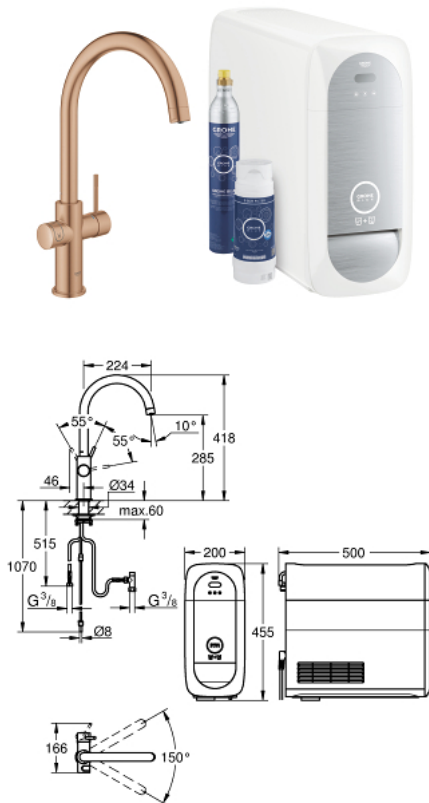

## 31 455 DL1 GROHE BLUE HOME C-SPOUT

### PRODUCT DESCRIPTION

- Consisting of:
- GROHE Blue Home single-lever sink mixer with filter function
- monobloc installation
- C-spout
- touch operated for 3 types of filtered and chilled water
- still, medium, sparkling
- **GROHE StarLight** finish
- 28 mm ceramic cartridge
- with **GROHE SilkMove**
- swivel tubular spout
- swivel area 150°
- separate inner water ways for filtered and non-filtered water
- flexible connection hoses
- GROHE Blue Home cooler
- delivers 3 liters of chilled water per hour
- 180 Watt cooling unit, 230 V, 50 Hz
- sound level in standby 44 dB(A)
- type of protection IP 21
- CE approved
- requires ventilation holes in the bottom of the kitchen cabinet
- software set-up and monitoring of filter and CO2 capacity possible via GROHE Ondus app
- with Bluetooth 4.0\* and WIFI interface for wireless data communication
- for Apple\*\* and Android devices
- Bluetooth range (max. 10 m) varies depending on materials used and walls between transmitter and receiver
- adjustable for GROHE Blue filter S-Size, GROHE Blue activated carbon filter and GROHE Blue magnesium + zinc filter
- GROHE Blue filter S-Size, filter head with flexible water hardness adjustment
- for regions with water hardness of more than 9° dKH
- for regions with water hardness below 9° dKH please order activated carbon filter 40 547 001
- **GROHE Blue** 425 g CO2 bottle
- 
- **System requirements: Apple**