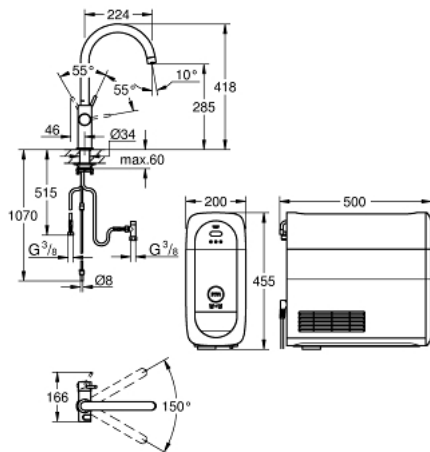

## 31 455 DA1 GROHE BLUE HOME C-SPOUT

### PRODUCT DESCRIPTION

- Consisting of:
- GROHE Blue Home single-lever sink mixer with filter function
- monobloc installation
- C-spout
- touch operated for 3 types of filtered and chilled water
- still, medium, sparkling
- **GROHE StarLight** finish
- 28 mm ceramic cartridge
- with **GROHE SilkMove**
- swivel tubular spout
- swivel area 150°
- separate inner water ways for filtered and non-filtered water
- flexible connection hoses
- GROHE Blue Home cooler
- delivers 3 liters of chilled water per hour
- 180 Watt cooling unit, 230 V, 50 Hz
- sound level in standby 44 dB(A)
- type of protection IP 21
- CE approved
- requires ventilation holes in the bottom of the kitchen cabinet
- software set-up and monitoring of filter and CO2 capacity possible via GROHE Ondus app
- with Bluetooth 4.0\* and WIFI interface for wireless data communication
- for Apple\*\* and Android devices
- Bluetooth range (max. 10 m) varies depending on materials used and walls between transmitter and receiver
- adjustable for GROHE Blue filter S-Size, GROHE Blue activated carbon filter and GROHE Blue magnesium + zinc filter
- GROHE Blue filter S-Size, filter head with flexible water hardness adjustment
- for regions with water hardness of more than 9° dKH
- for regions with water hardness below 9° dKH please order activated carbon filter 40 547 001
- **GROHE Blue** 425 g CO2 bottle
- 
- **System requirements: Apple**