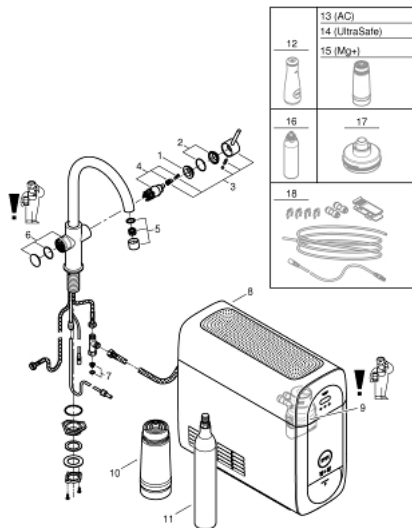

31 455 AL1 GROHE BLUE HOME C-SPOUT

SPARE PARTS

1. 1: retaining ring (Order-nr. 07419000)
   - 2: Shield for cross handle (Order-nr. 46581AL0)
   - 3: Lever (Order-nr. 46957AL0)
   - 4: Cartridge (Order-nr. 46580000)
   - 5: Flow control (Order-nr. 48343AL0)
   - 6: Operating unit (Order-nr. 46958AL0)
   - 7: Strainer (Order-nr. 47576000)
   - 8: Cooler (Order-nr. 40711001)
   - 9: Filter Head (Order-nr. 48344000)
   - 10: Filter S-Size (Order-nr. 40404001)
   - 11: Starter kit 425 g CO₂ bottles (4 pieces) (Order-nr. 40422000)
   - 12: Glass carafe (Order-nr. 40405000)*
   - 13: Activated carbon filter (Order-nr. 40547001)*
   - 14: UltraSafe filter (Order-nr. 40575001)*
   - 15: Magnesium+ Filter (Order-nr. 40691001)*
   - 16: Cleaning cartridge (Order-nr. 40434001)*
   - 17: Cleaning cartridge adapter (Order-nr. 40694000)*
   - 18: Extension set (Order-nr. 40843000)*
2. Optional accessories