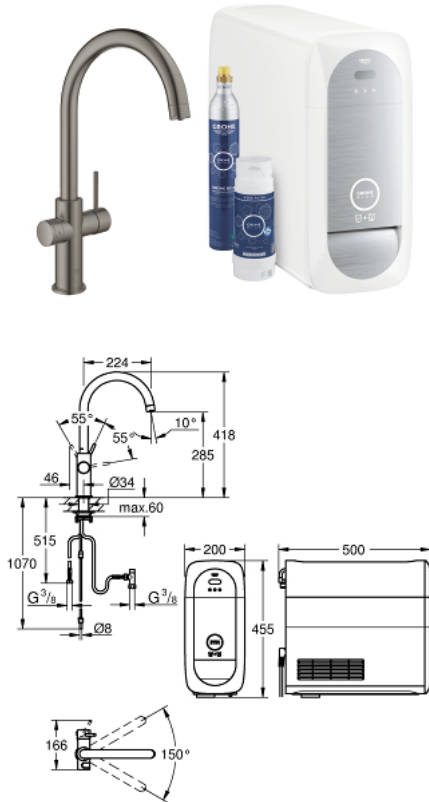

## 31 455 AL1 GROHE BLUE HOME C-SPOUT

### PRODUCT DESCRIPTION

- Consisting of:
- GROHE Blue Home single-lever sink mixer with filter function
- monobloc installation
- C-spout
- touch operated for 3 types of filtered and chilled water
- still, medium, sparkling
- **GROHE StarLight** finish
- 28 mm ceramic cartridge
- with **GROHE SilkMove**
- swivel tubular spout
- swivel area 150°
- separate inner water ways for filtered and non-filtered water
- flexible connection hoses
- GROHE Blue Home cooler
- delivers 3 liters of chilled water per hour
- 180 Watt cooling unit, 230 V, 50 Hz
- sound level in standby 44 dB(A)
- type of protection IP 21
- CE approved
- requires ventilation holes in the bottom of the kitchen cabinet
- software set-up and monitoring of filter and CO2 capacity possible via GROHE Ondus app
- with Bluetooth 4.0\* and WIFI interface for wireless data communication
- for Apple\*\* and Android devices
- Bluetooth range (max. 10 m) varies depending on materials used and walls between transmitter and receiver
- adjustable for GROHE Blue filter S-Size, GROHE Blue activated carbon filter and GROHE Blue magnesium + zinc filter
- GROHE Blue filter S-Size, filter head with flexible water hardness adjustment
- for regions with water hardness of more than 9° dKH
- for regions with water hardness below 9° dKH please order activated carbon filter 40 547 001
- **GROHE Blue** 425 g CO2 bottle
- 
- **System requirements: Apple**