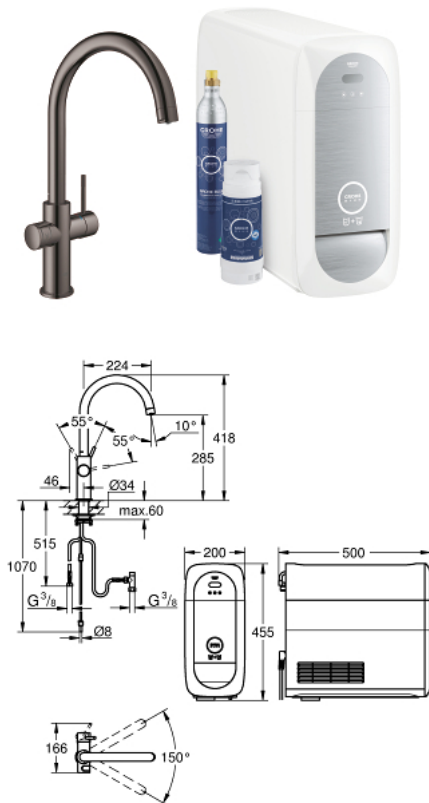

## 31 455 A01 GROHE BLUE HOME C-SPOUT

### PRODUCT DESCRIPTION

- Consisting of:
- GROHE Blue Home single-lever sink mixer with filter function
- monobloc installation
- C-spout
- touch operated for 3 types of filtered and chilled water
- still, medium, sparkling
- **GROHE StarLight** finish
- 28 mm ceramic cartridge
- with **GROHE SilkMove**
- swivel tubular spout
- swivel area 150°
- separate inner water ways for filtered and non-filtered water
- flexible connection hoses
- GROHE Blue Home cooler
- delivers 3 liters of chilled water per hour
- 180 Watt cooling unit, 230 V, 50 Hz
- sound level in standby 44 dB(A)
- type of protection IP 21
- CE approved
- requires ventilation holes in the bottom of the kitchen cabinet
- software set-up and monitoring of filter and CO2 capacity possible via GROHE Ondus app
- with Bluetooth 4.0\* and WIFI interface for wireless data communication
- for Apple\*\* and Android devices
- Bluetooth range (max. 10 m) varies depending on materials used and walls between transmitter and receiver
- adjustable for GROHE Blue filter S-Size, GROHE Blue activated carbon filter and GROHE Blue magnesium + zinc filter
- GROHE Blue filter S-Size, filter head with flexible water hardness adjustment
- for regions with water hardness of more than 9° dKH
- for regions with water hardness below 9° dKH please order activated carbon filter 40 547 001
- **GROHE Blue** 425 g CO2 bottle
- 
- **System requirements: Apple**