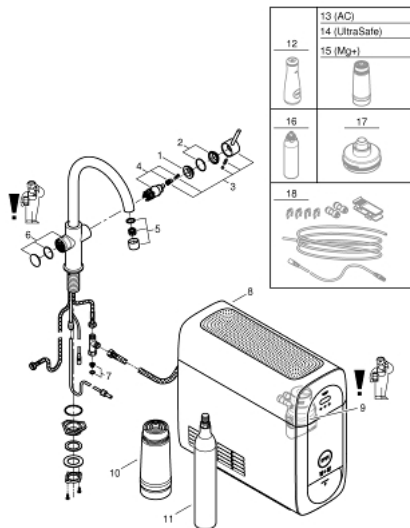

31 455 001 GROHE BLUE HOME C-SPOUT

SPARE PARTS

1. 1: retaining ring (Order-nr. 07419000)
   - 2: Shield for cross handle (Order-nr. 46581000)
   - 3: Lever (Order-nr. 46957000)
   - 4: Cartridge (Order-nr. 46580000)
   - 5: Flow control (Order-nr. 48343000)
   - 6: Operating unit (Order-nr. 46958000)
   - 7: Strainer (Order-nr. 47576000)
   - 8: Cooler (Order-nr. 40711001)
   - 9: Filter Head (Order-nr. 48344000)
   - 10: Filter S-Size (Order-nr. 40404001)
   - 11: Starter kit 425 g CO₂ bottles (4 pieces) (Order-nr. 40422000)
   - 12: Glass carafe (Order-nr. 40405000)*
   - 13: Activated carbon filter (Order-nr. 40547001)*
   - 14: UltraSafe filter (Order-nr. 40575001)*
   - 15: Magnesium+ Filter (Order-nr. 40691001)*
   - 16: Cleaning cartridge (Order-nr. 40434001)*
   - 17: Cleaning cartridge adapter (Order-nr. 40694000)*
   - 18: Extension set (Order-nr. 40843000)*
2. Optional accessories