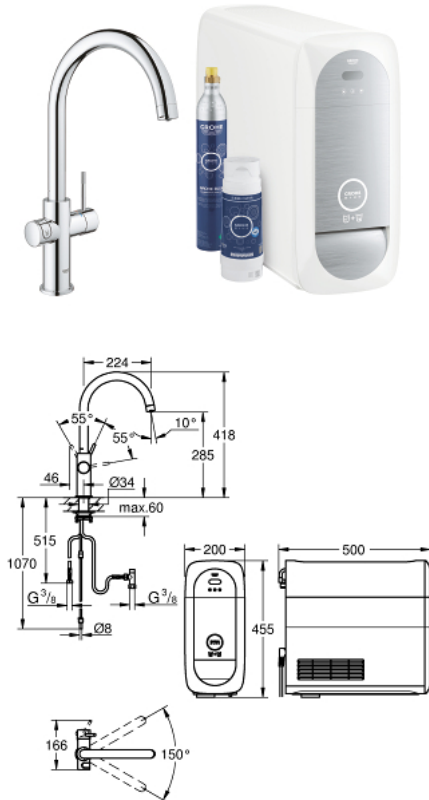

31 455 001 GROHE BLUE HOME C-SPOUT

PRODUCT DESCRIPTION

- Consisting of:
- GROHE Blue Home single-lever sink mixer with filter function
- monobloc installation
- C-spout
- touch operated for 3 types of filtered and chilled water
- still, medium, sparkling
- **GROHE StarLight** finish
- 28 mm ceramic cartridge
- with **GROHE SilkMove**
- swivel tubular spout
- swivel area 150°
- separate inner water ways for filtered and non-filtered water
- flexible connection hoses
- GROHE Blue Home cooler
- delivers 3 liters of chilled sparkling water per hour
- 180 Watt cooling unit, 230 V, 50 Hz
- sound level in standby 44 dB(A)
- type of protection IP 21
- CE approved
- requires ventilation holes in the bottom of the kitchen cabinet
- software set-up and monitoring of filter and CO2 capacity possible via GROHE Ondus app
- with Bluetooth 4.0* and WIFI interface for wireless data communication
- for Apple** and Android devices
- Bluetooth range (max. 10 m) varies depending on materials used and walls between transmitter and receiver
- adjustable for GROHE Blue filter S-Size, GROHE Blue activated carbon filter and GROHE Blue magnesium + zinc filter
- GROHE Blue filter S-Size, filter head with flexible water hardness adjustment
- for regions with water hardness of more than 9° dKH
- for regions with water hardness below 9° dKH please order activated carbon filter 40 547 001
- **GROHE Blue** 425 g CO2 bottle
-
- **System requirements: Apple**